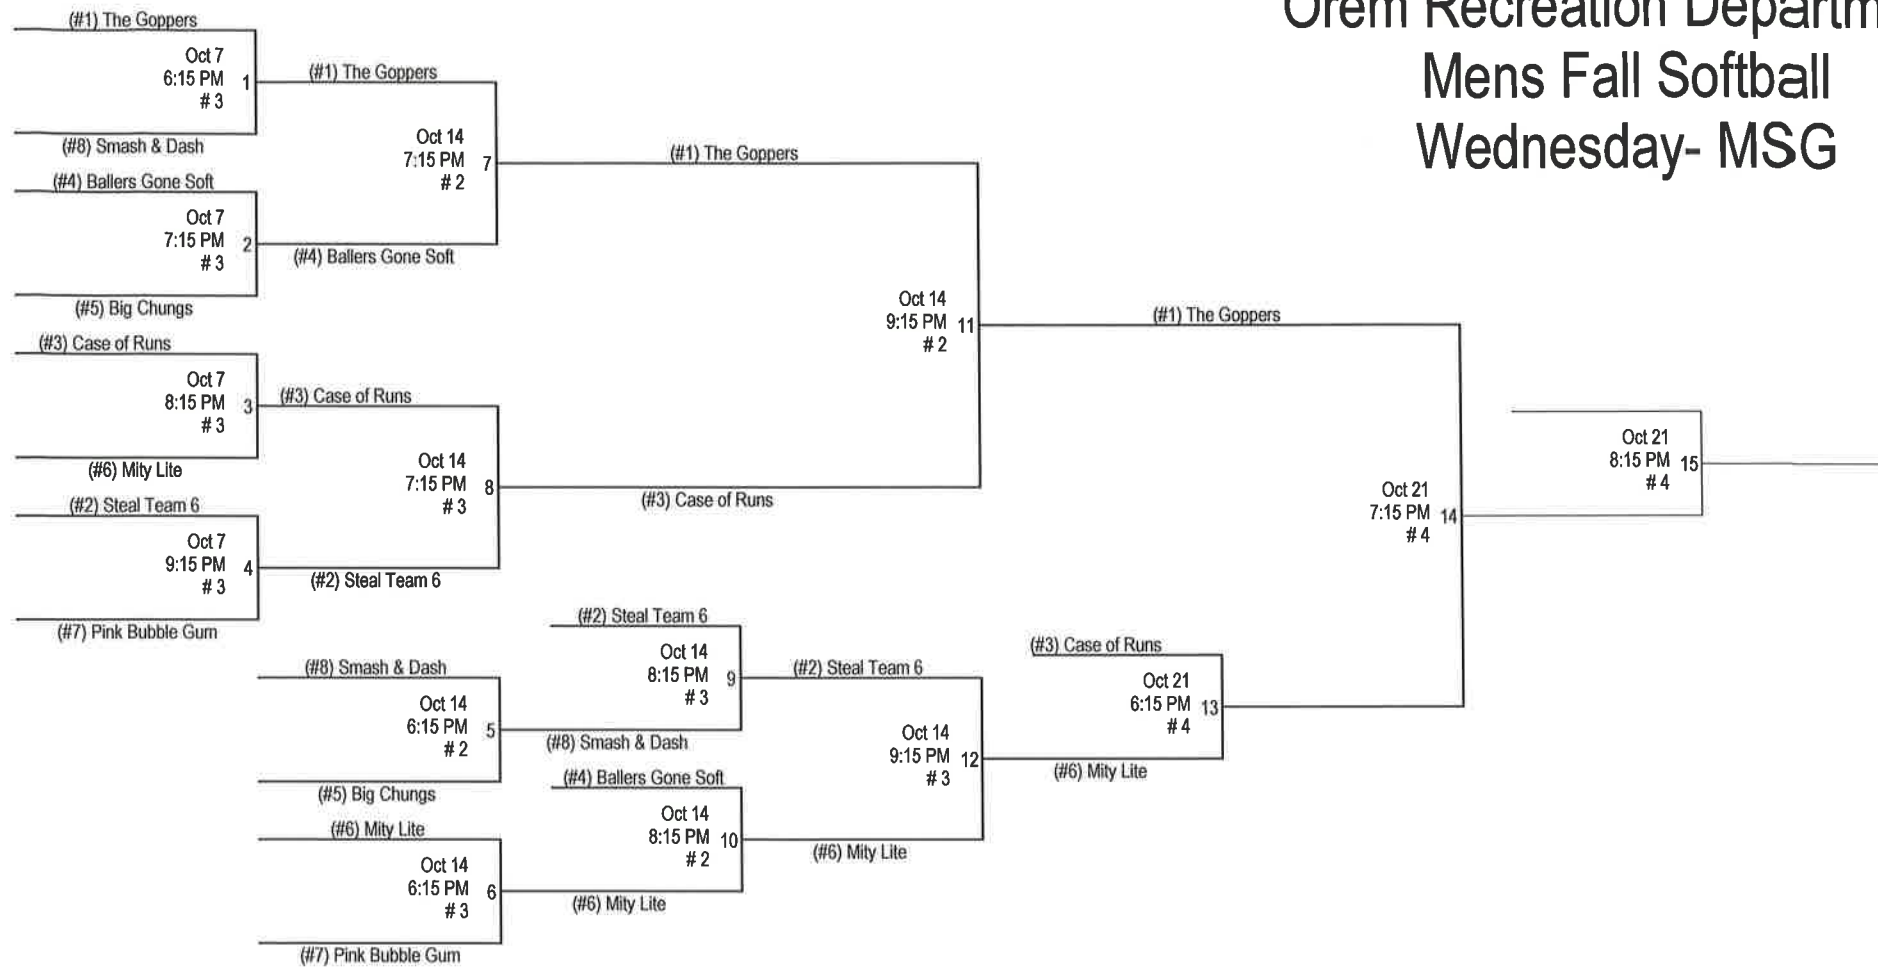

# Orem Recreation Department Mens Fall Softball Wednesday- MSG

1. All games will be played at Lakeside Park.
2. Home Team will be determined by HIGHER SEED, except game 14. Undefeated team will be home team.
3. League rules apply in tournament play.
4. Sportsmanship is a MUST!