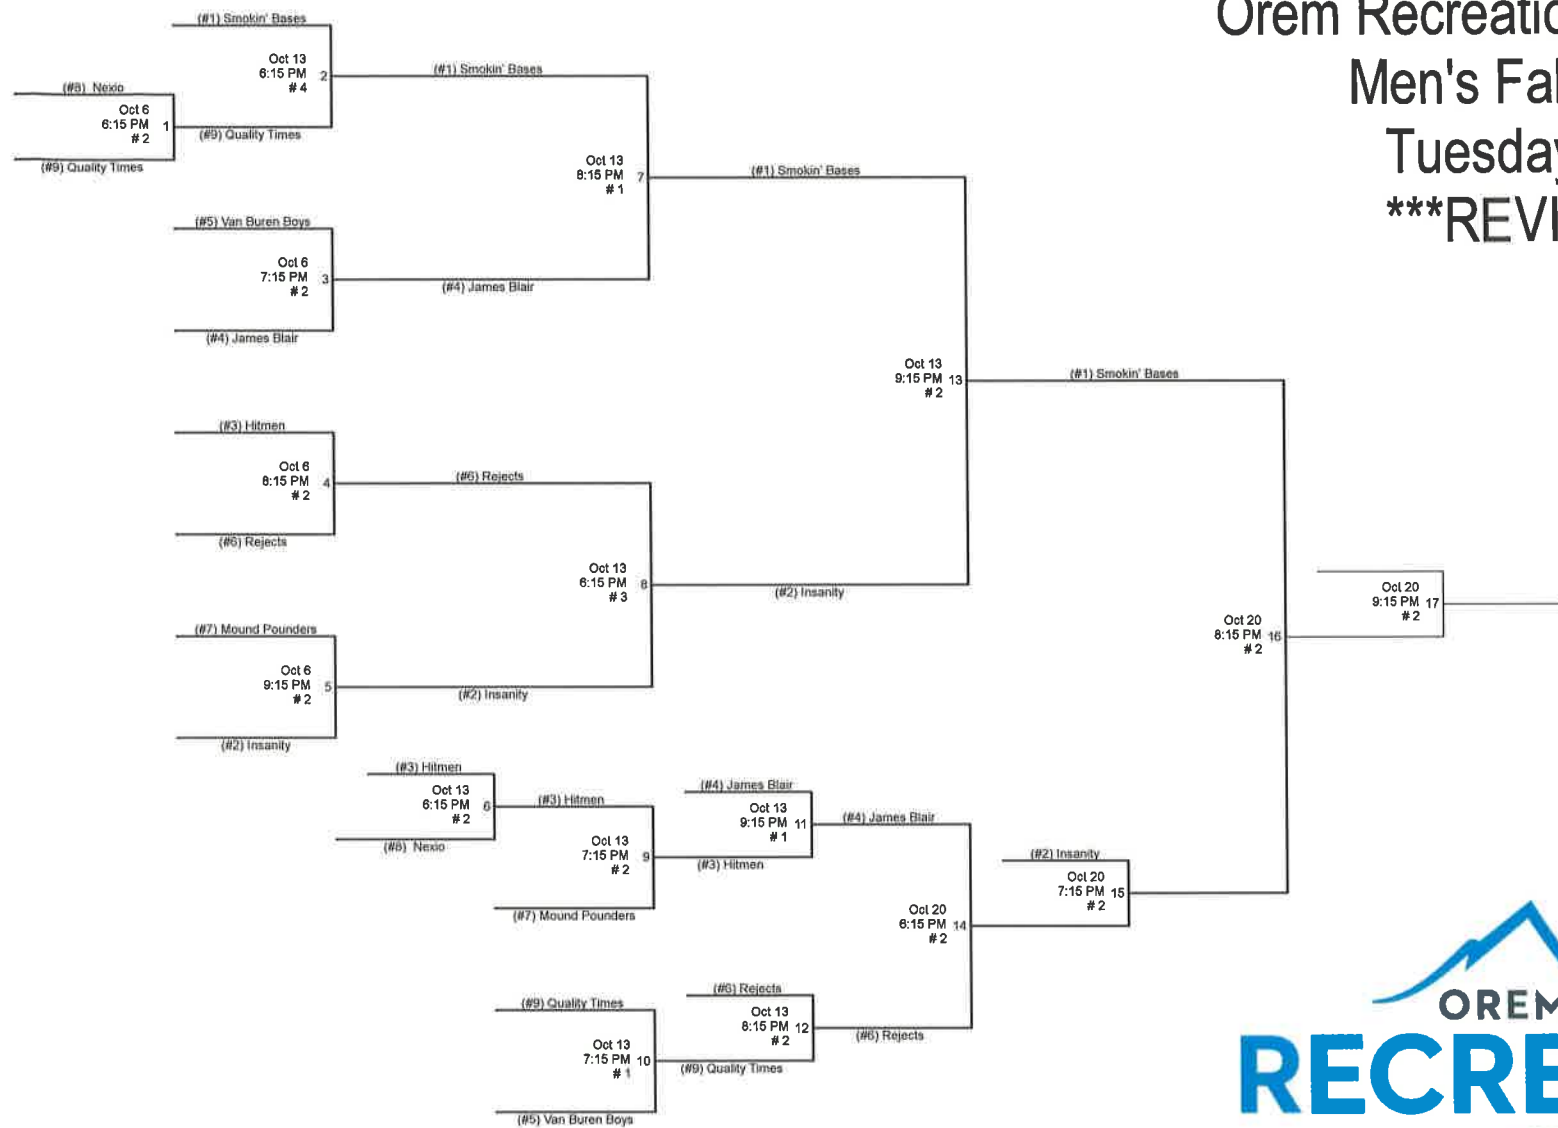

Orem Recreation Department  
 Men's Fall Softball  
 Tuesday- MSG  
 \*\*\*REVISED\*\*\*

1. All games will be played at Lakeside Park.
2. Home Team will be determined by HIGHER SEED, except game 16. Undefeated team will be home team.
3. League rules apply in tournament play.
4. Sportsmanship is a MUST!