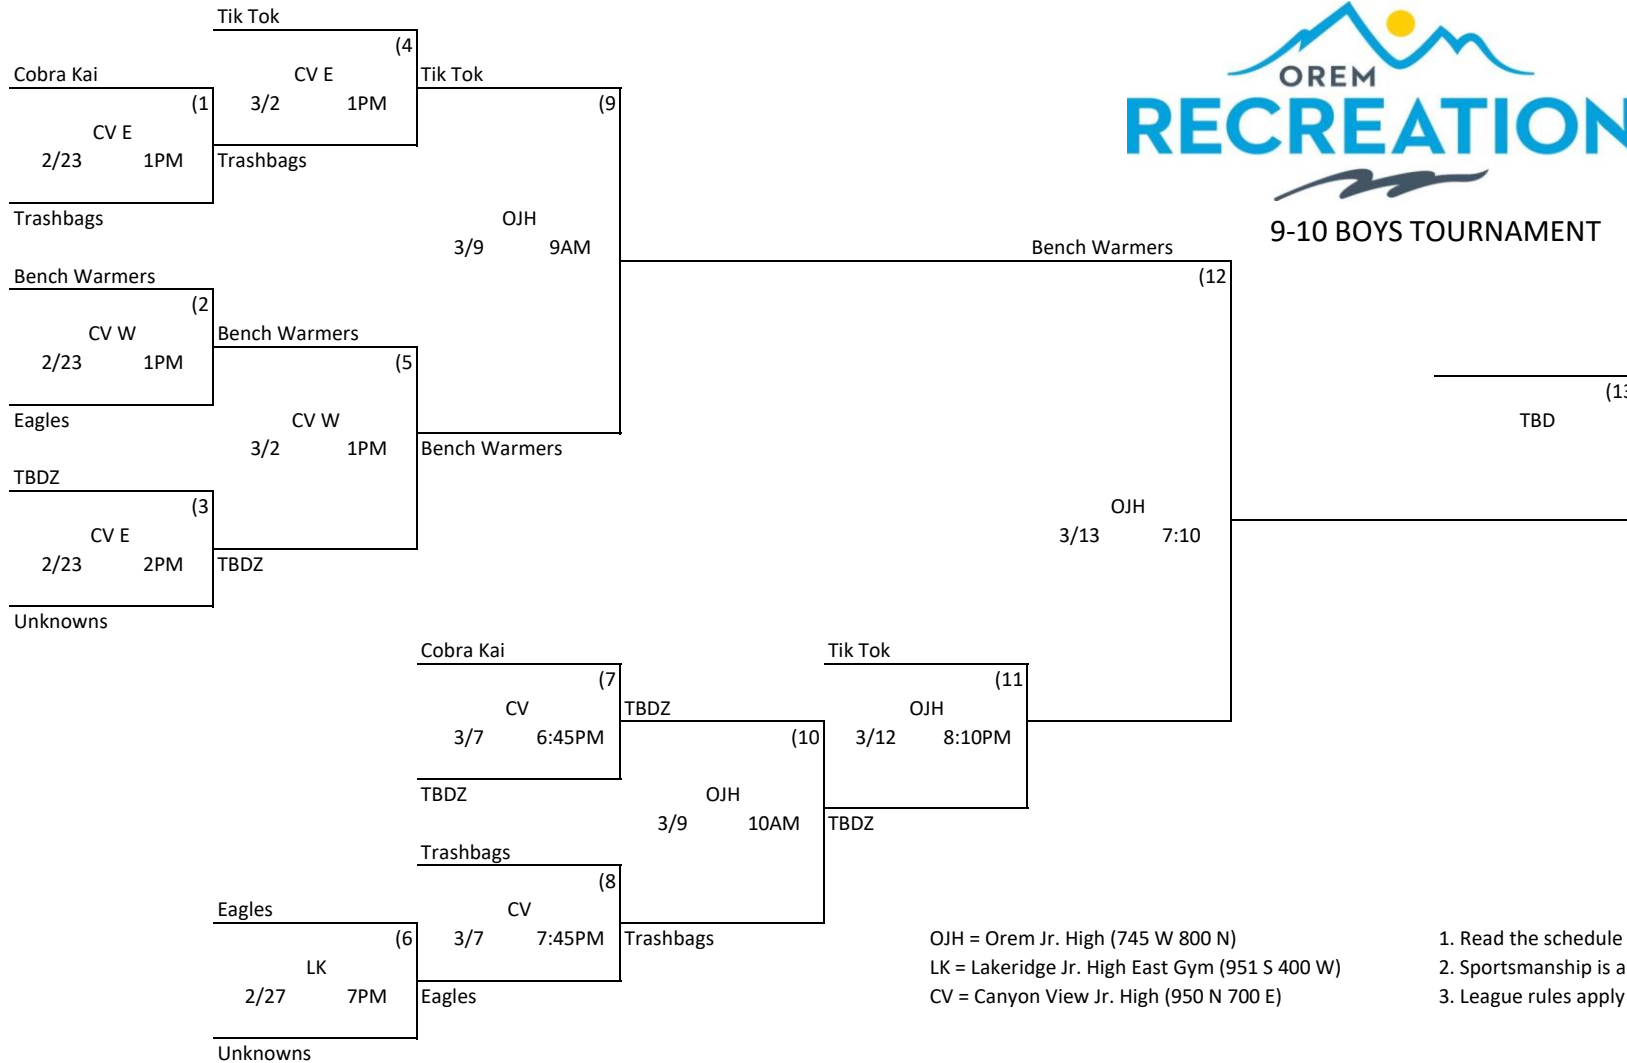

9-10 BOYS TOURNAMENT

OJH = Orem Jr. High (745 W 800 N)
 LK = Lakeridge Jr. High East Gym (951 S 400 W)
 CV = Canyon View Jr. High (950 N 700 E)

1. Read the schedule carefully.
2. Sportsmanship is a MUST!
3. League rules apply in tournament play.