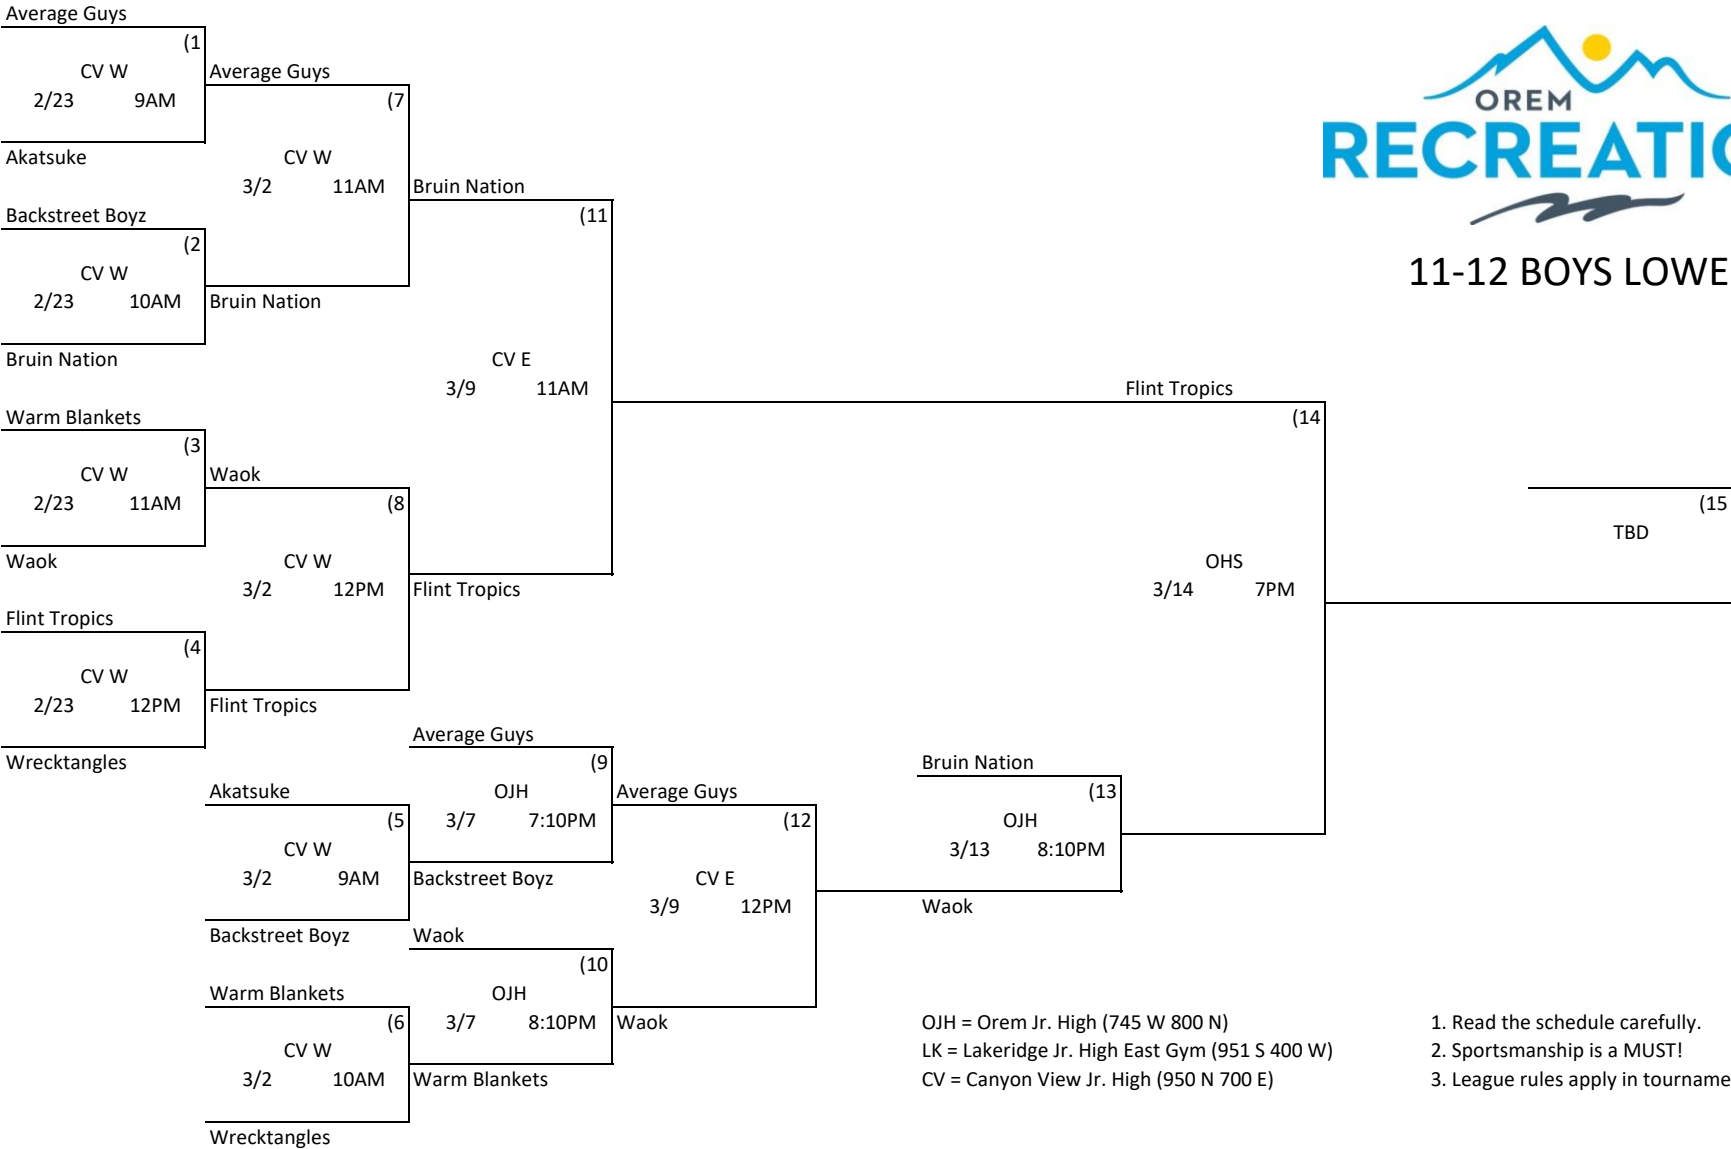

11-12 BOYS LOWER

OJH = Orem Jr. High (745 W 800 N)
 LK = Lakeridge Jr. High East Gym (951 S 400 W)
 CV = Canyon View Jr. High (950 N 700 E)

1. Read the schedule carefully.
2. Sportsmanship is a MUST!
3. League rules apply in tournament play.