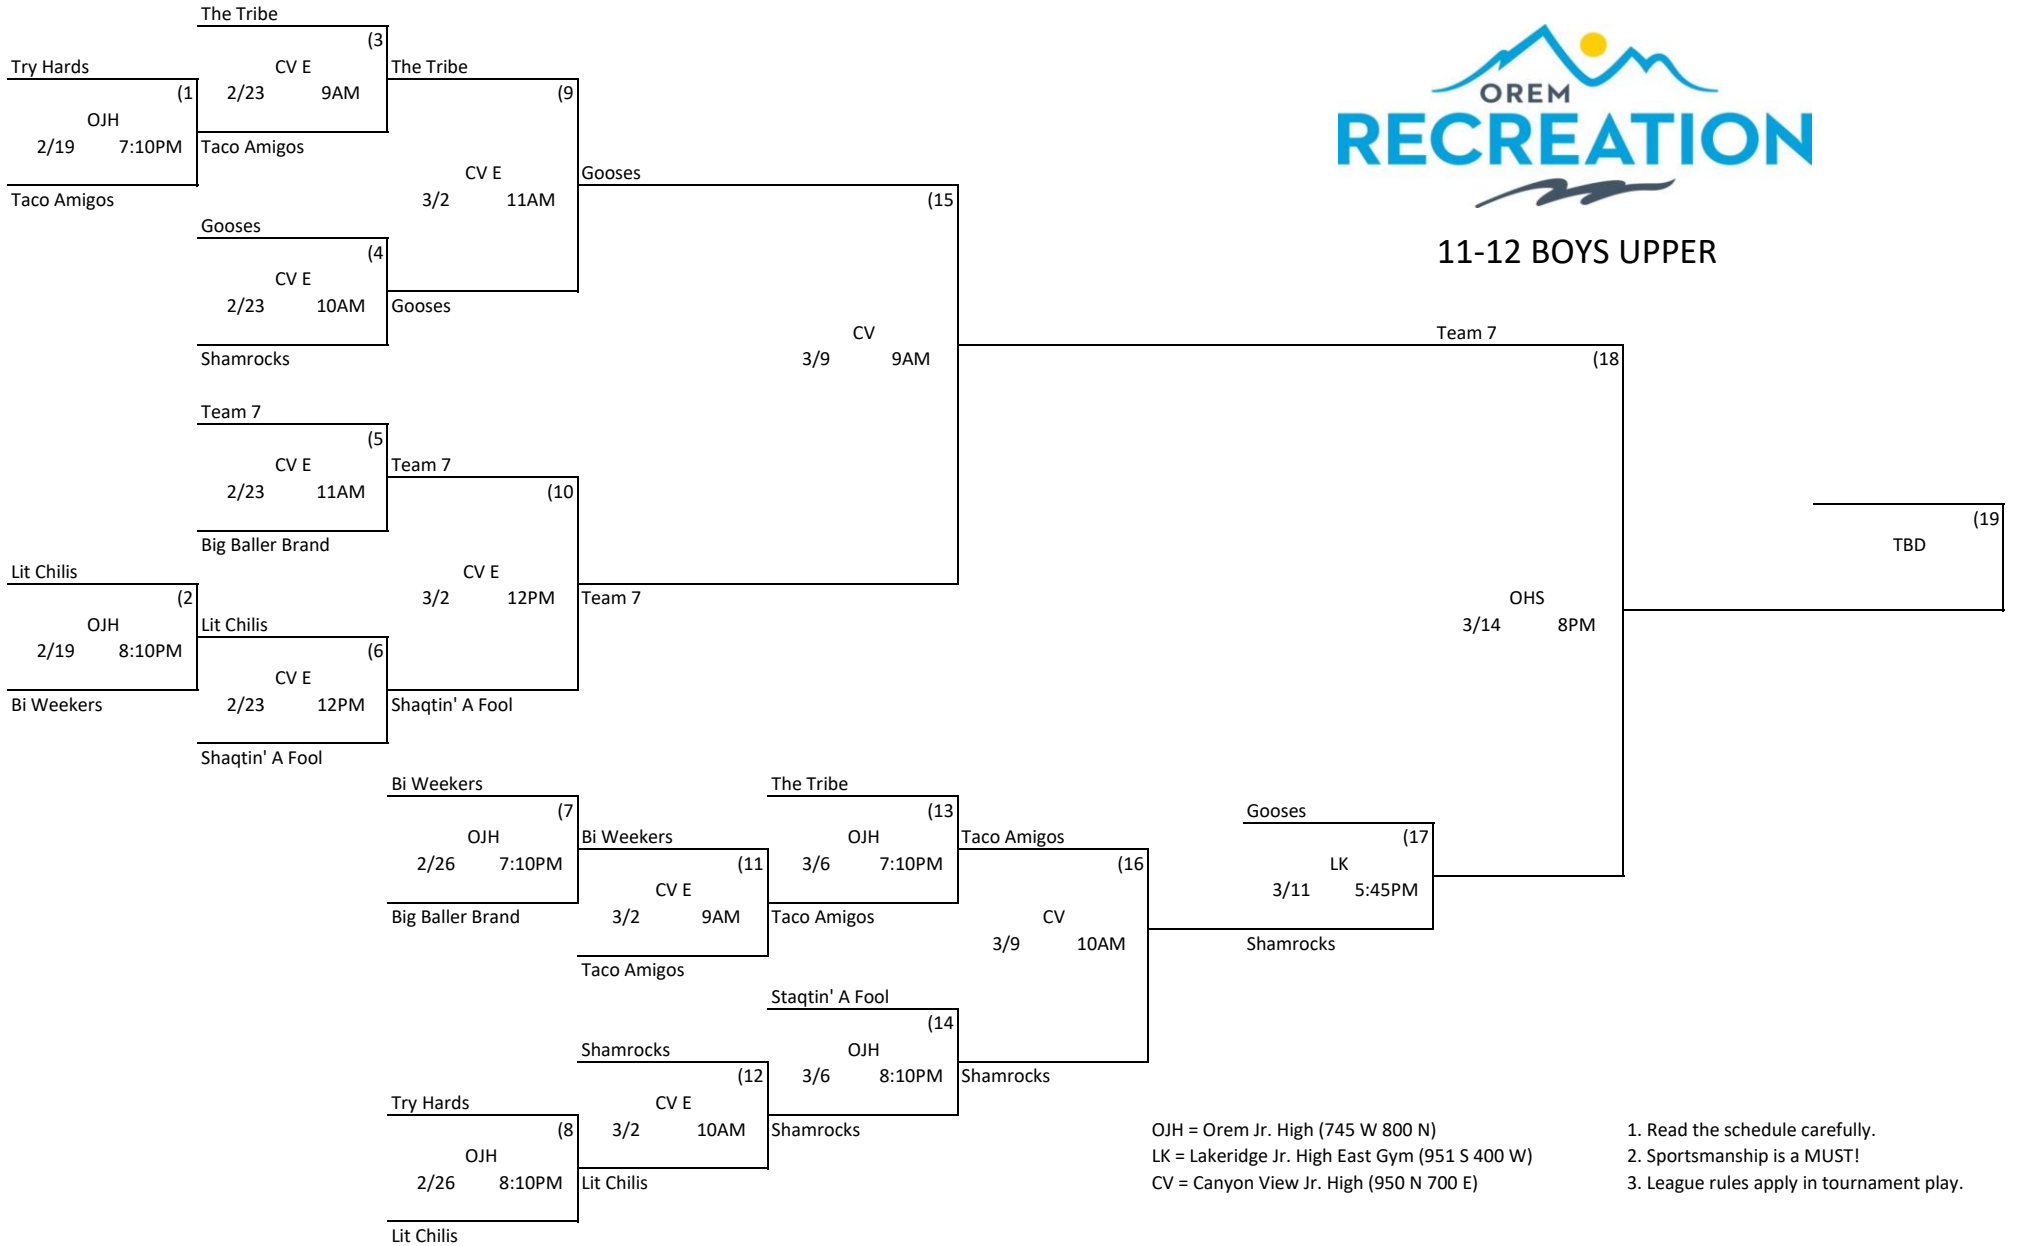

## 11-12 BOYS UPPER

OJH = Orem Jr. High (745 W 800 N)  
 LK = Lakeridge Jr. High East Gym (951 S 400 W)  
 CV = Canyon View Jr. High (950 N 700 E)

1. Read the schedule carefully.
2. Sportsmanship is a MUST!
3. League rules apply in tournament play.