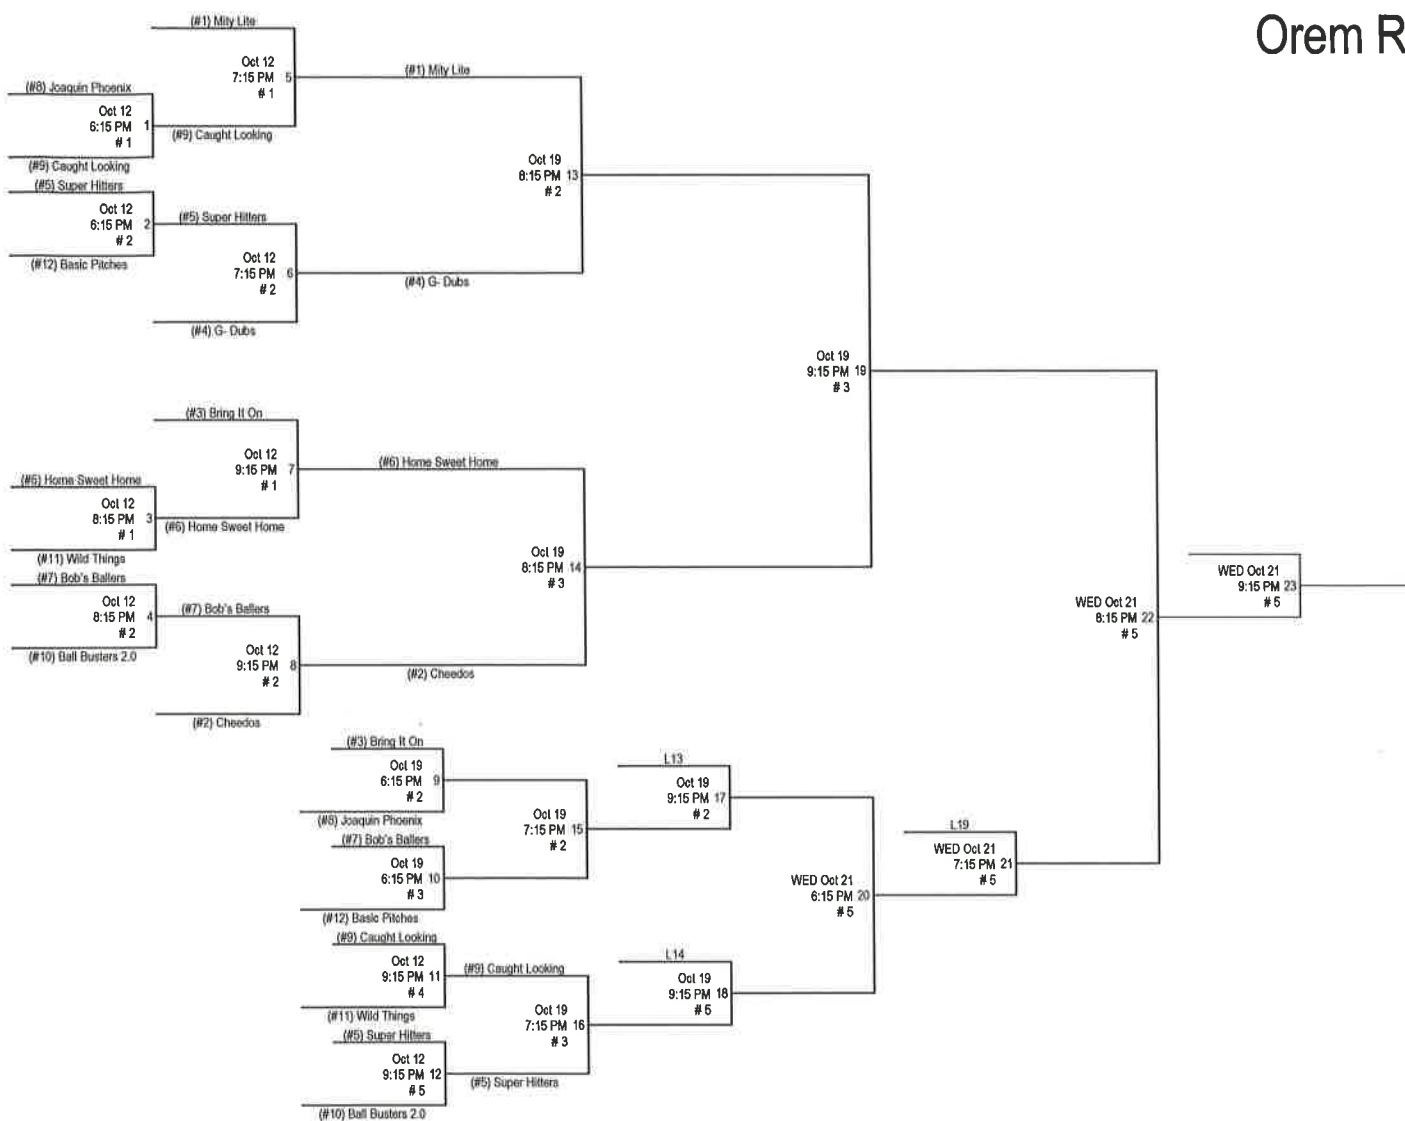

Orem Recreation Department Fall Softball Monday- Coed

1. All games will be played at Lakeside Park.
2. Home Team will be determined by HIGHER SEED, except game 14. Undefeated team will be home team.
3. League rules apply in tournament play.
4. Sportsmanship is a MUST!