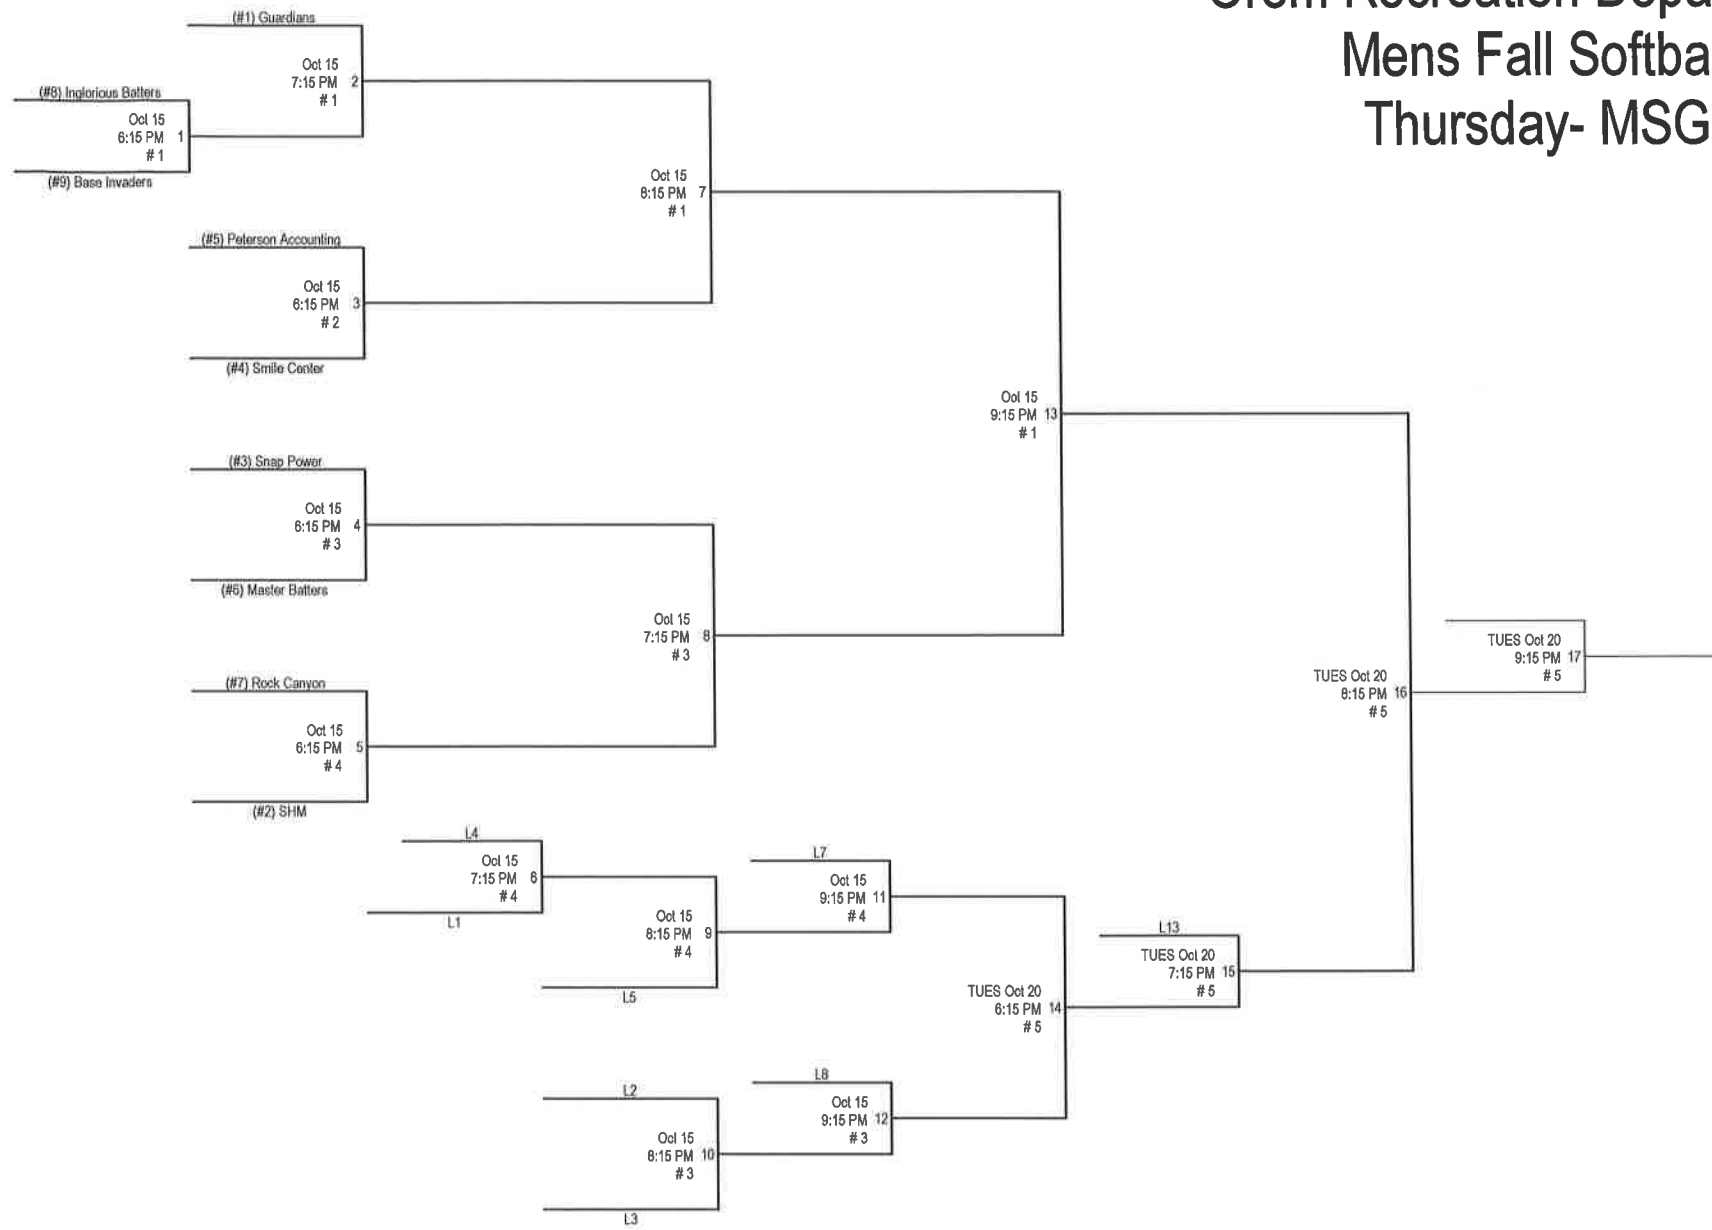

# Orem Recreation Department Mens Fall Softball Thursday- MSG

1. All games will be played at Lakeside.
2. Home Team will be determined by HIGHER SEED, except game 16. Undefeated team will be home team.
3. League rules apply in tournament play.
4. Sportsmanship is a MUST!