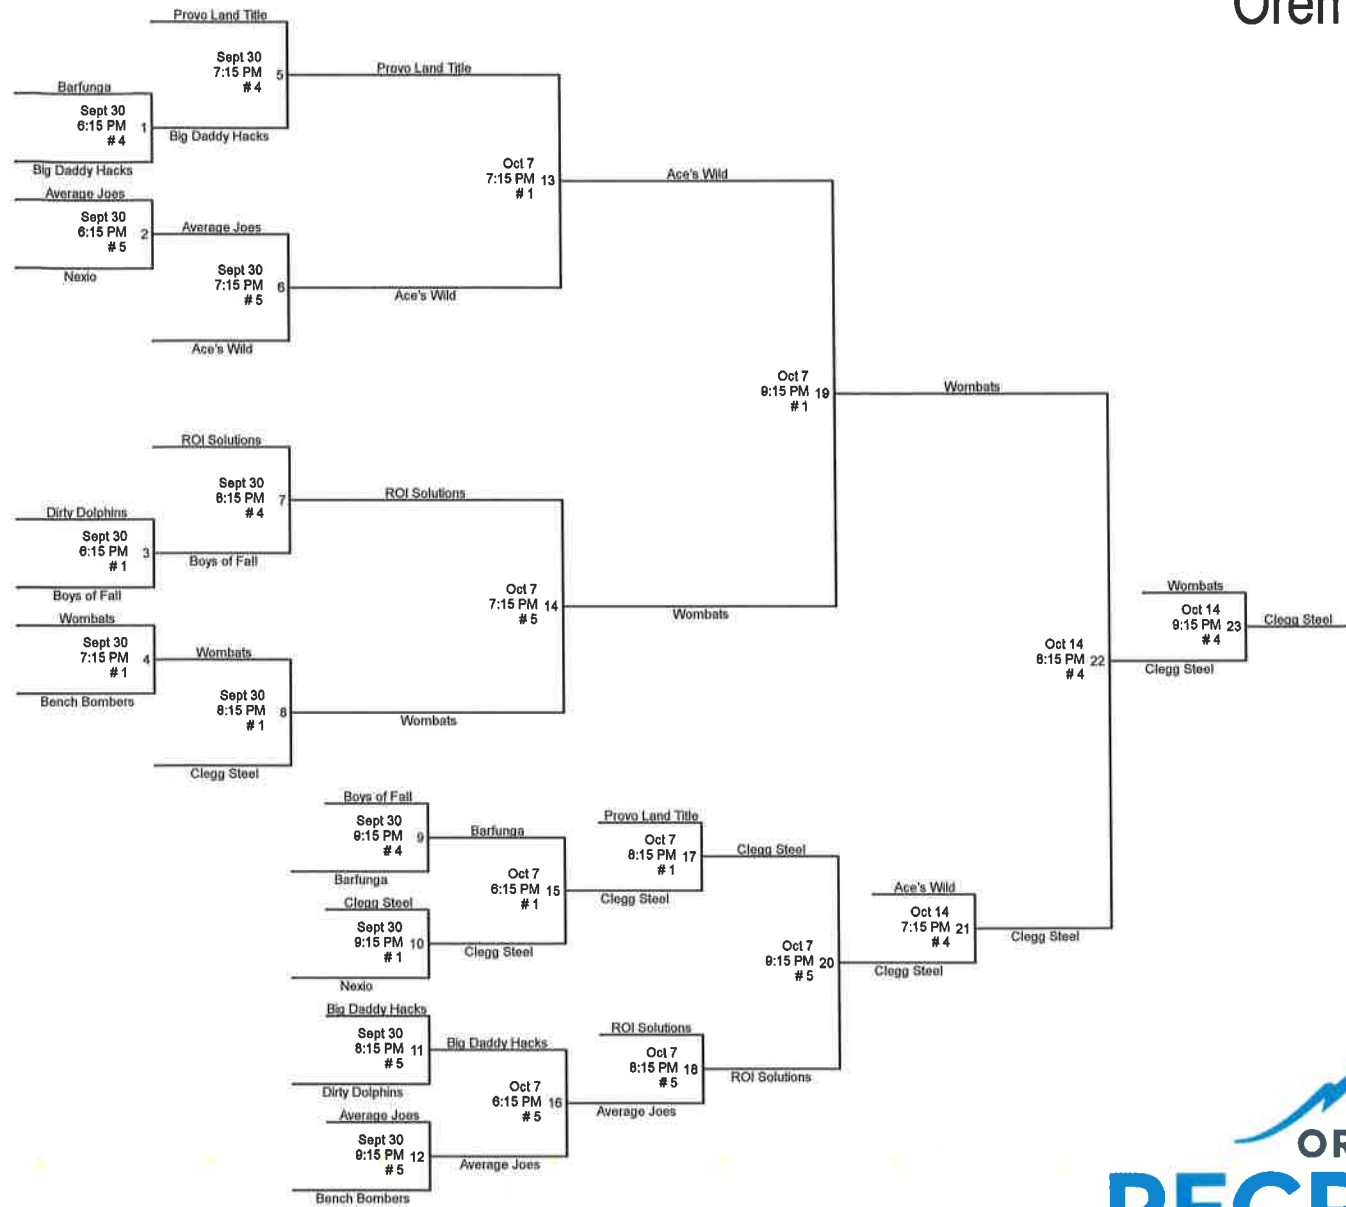

# Orem Recreation Department Mens Fall Softball Wednesday- DH

1. All games will be played at Lakeside Park.
2. Home Team will be determined by HIGHER SEED, except game 22. Undefeated team will be home team.
3. League rules apply in tournament play.
4. Sportsmanship is a MUST!