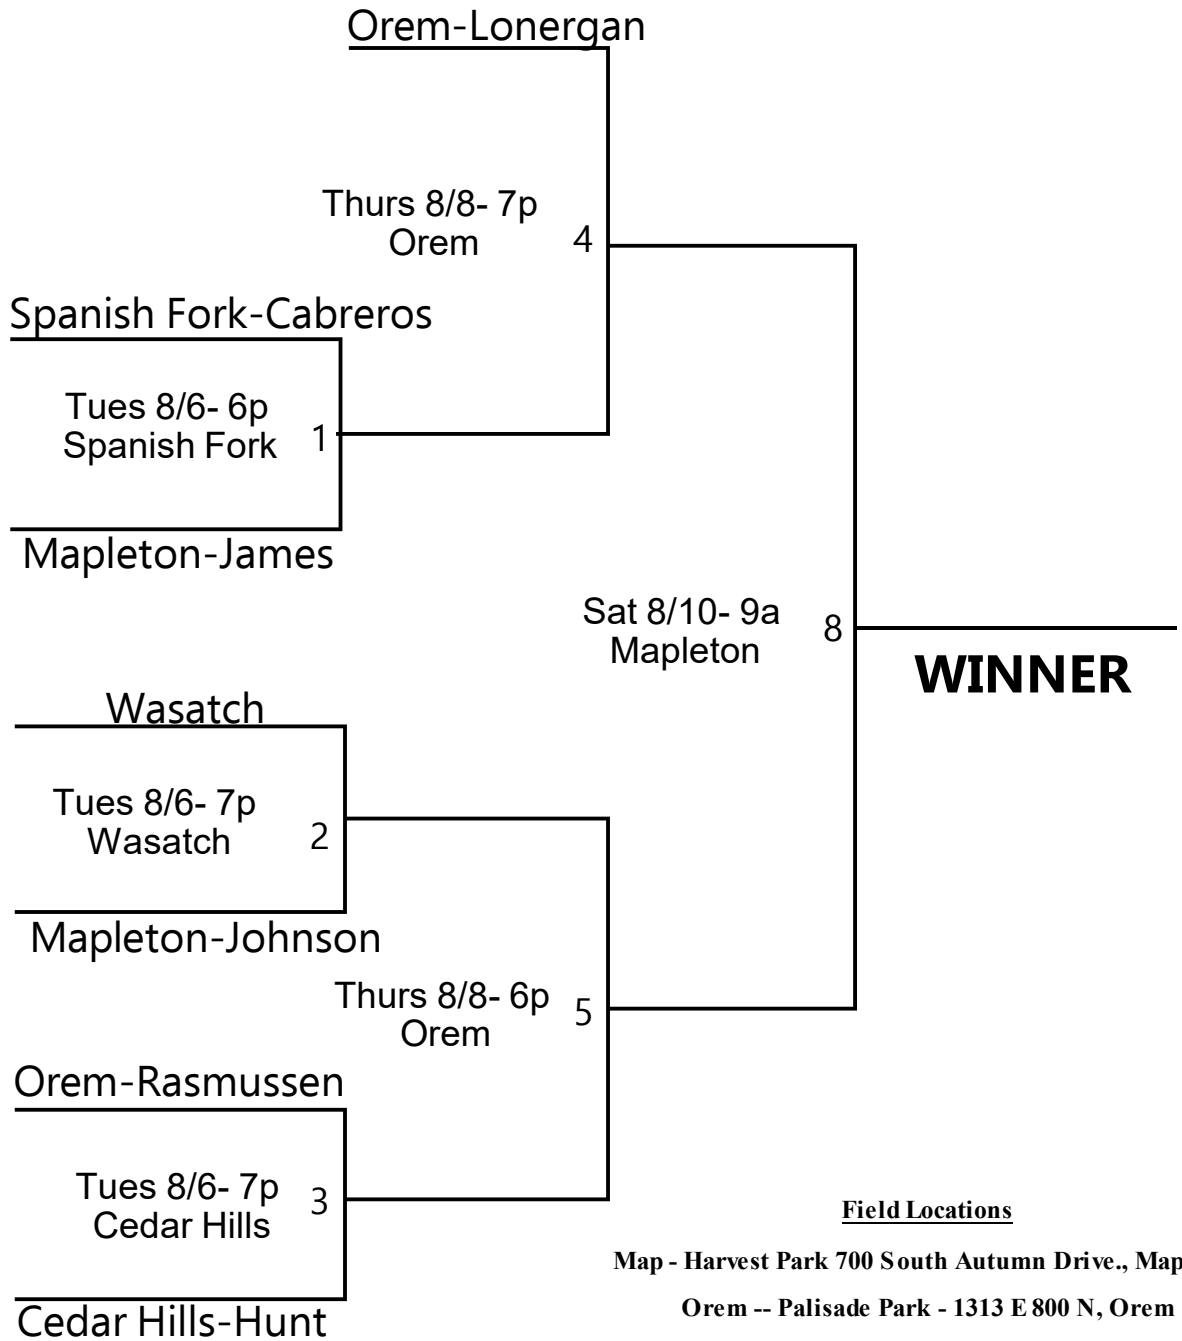

## 2019 Wasatch Front Youth Lacrosse Tournament 5/6 Grade

Field Locations

- Map - Harvest Park 700 South Autumn Drive., Mapleton
- Orem -- Palisade Park - 1313 E 800 N, Orem
- CH --Mesquite Park 10440 North Mesquite Way, Cedar Hills
- SF- Sports Park 395 W Volunteer Dr (950 S), Spanish Fork
- WAS - Veterans Memeorial 520 South 300 West, Heber