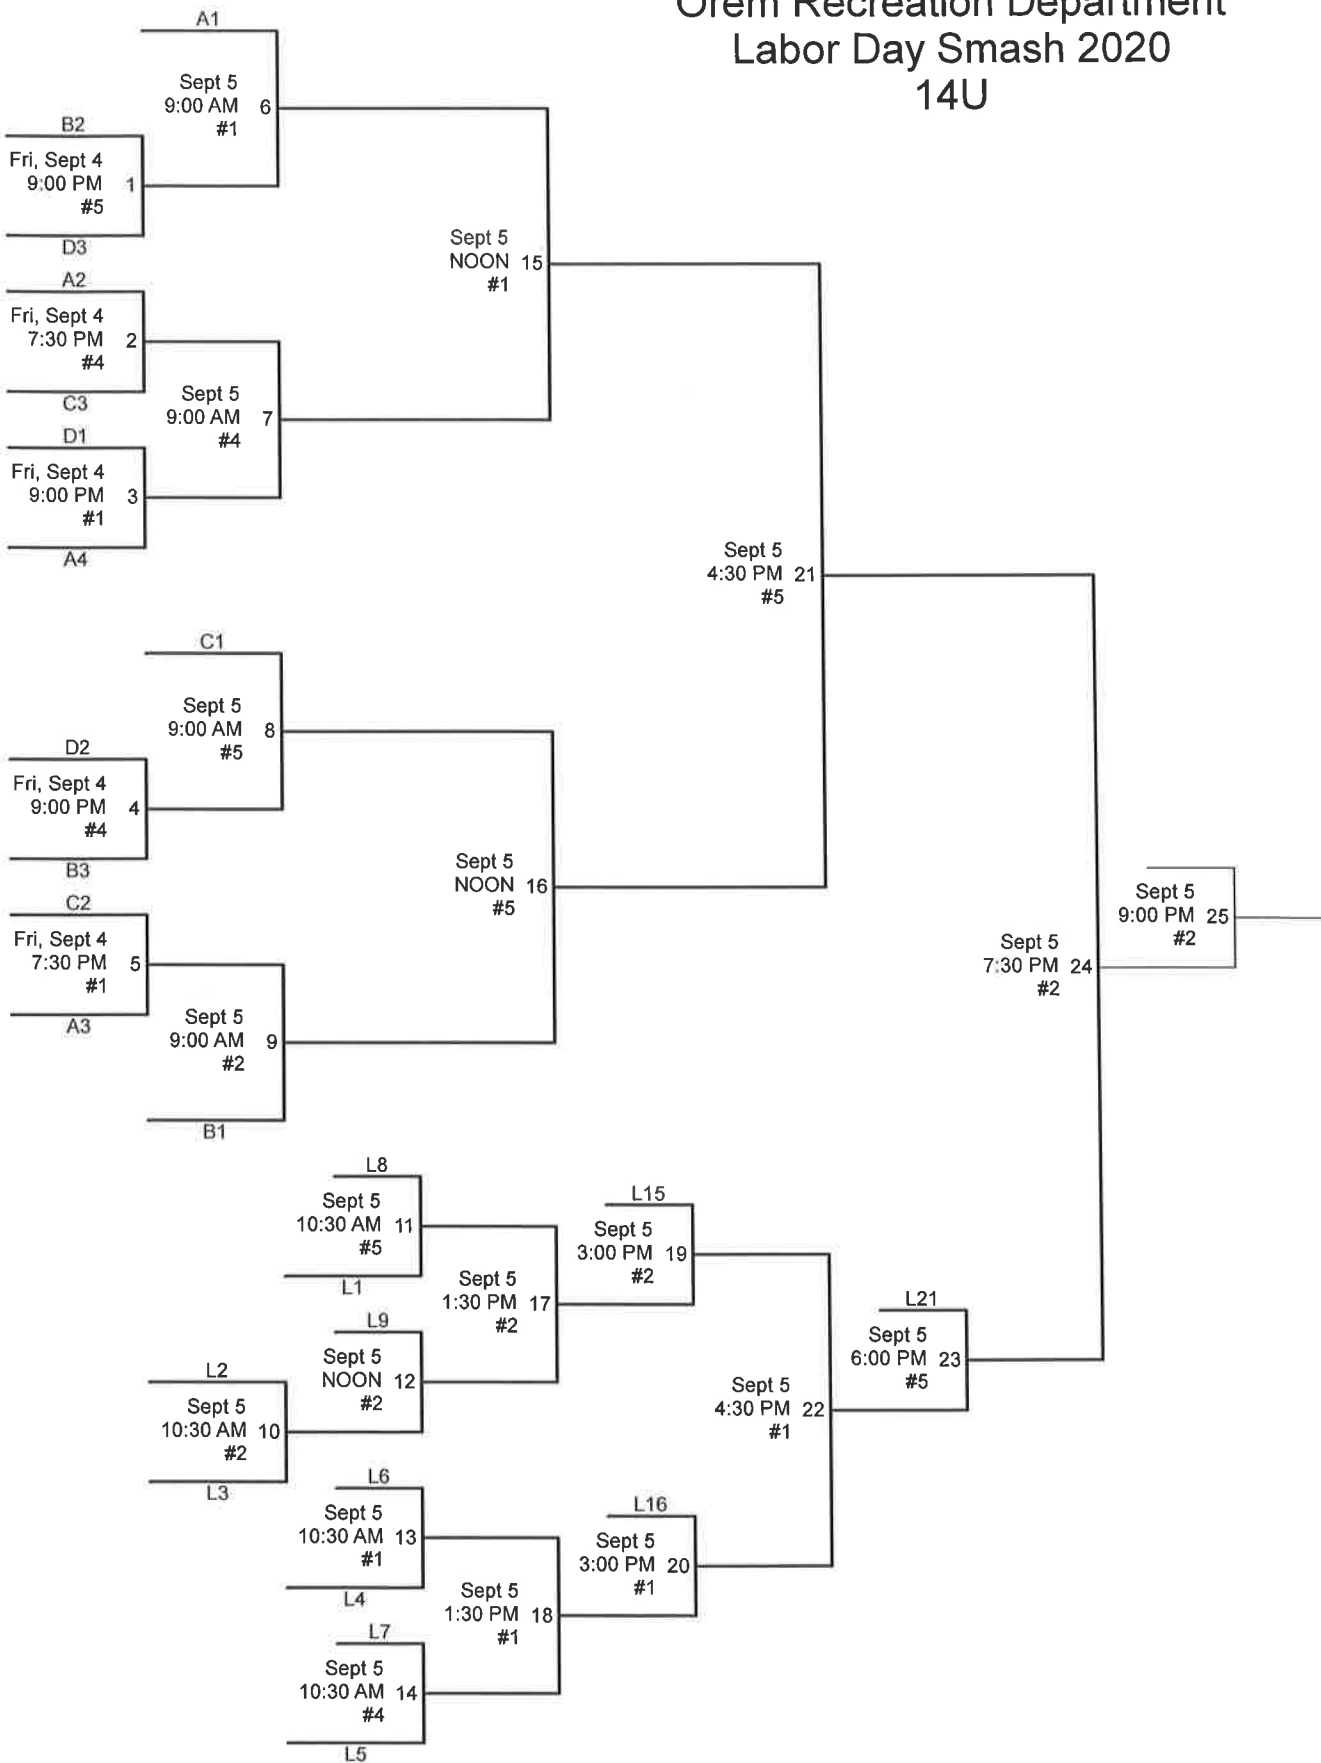

Orem Recreation Department Labor Day Smash 2020 14U

1. Games played at Lakeside Sports Complex (1850 W 400 S). Games 1-5 on Fri, Sept 4. Games 5-25 on Sat, Sept 5.
2. Home team will be determined by a coin flip, except for game #24 (undefeated team will be home).
3. Sportsmanship is a must.