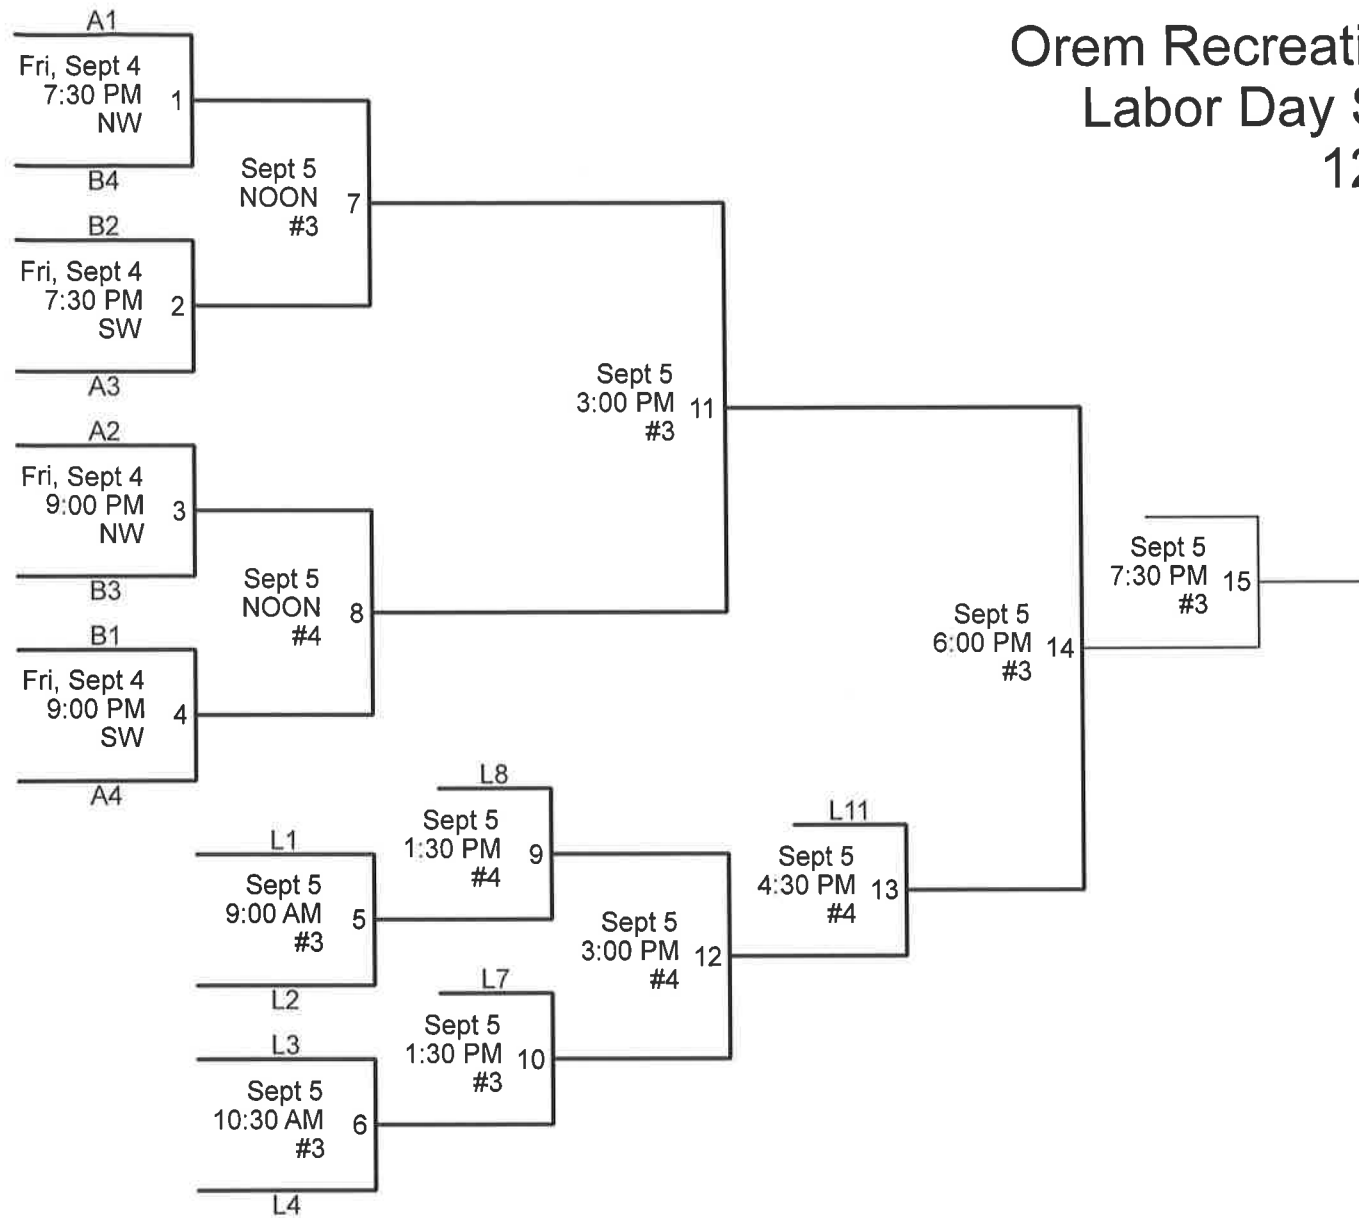

Orem Recreation Department Labor Day Smash 2020 12U

1. Games 1-4 played at Orem Elem fields (550 W 400 S) on 9/4. Games 5-15 played at Lakeside Sports Complex (1850 W 400 S) on 9/5.
2. Home team will be determined by coin flip, except game #14 (undefeated team will be home).
3. Sportsmanship is a must.