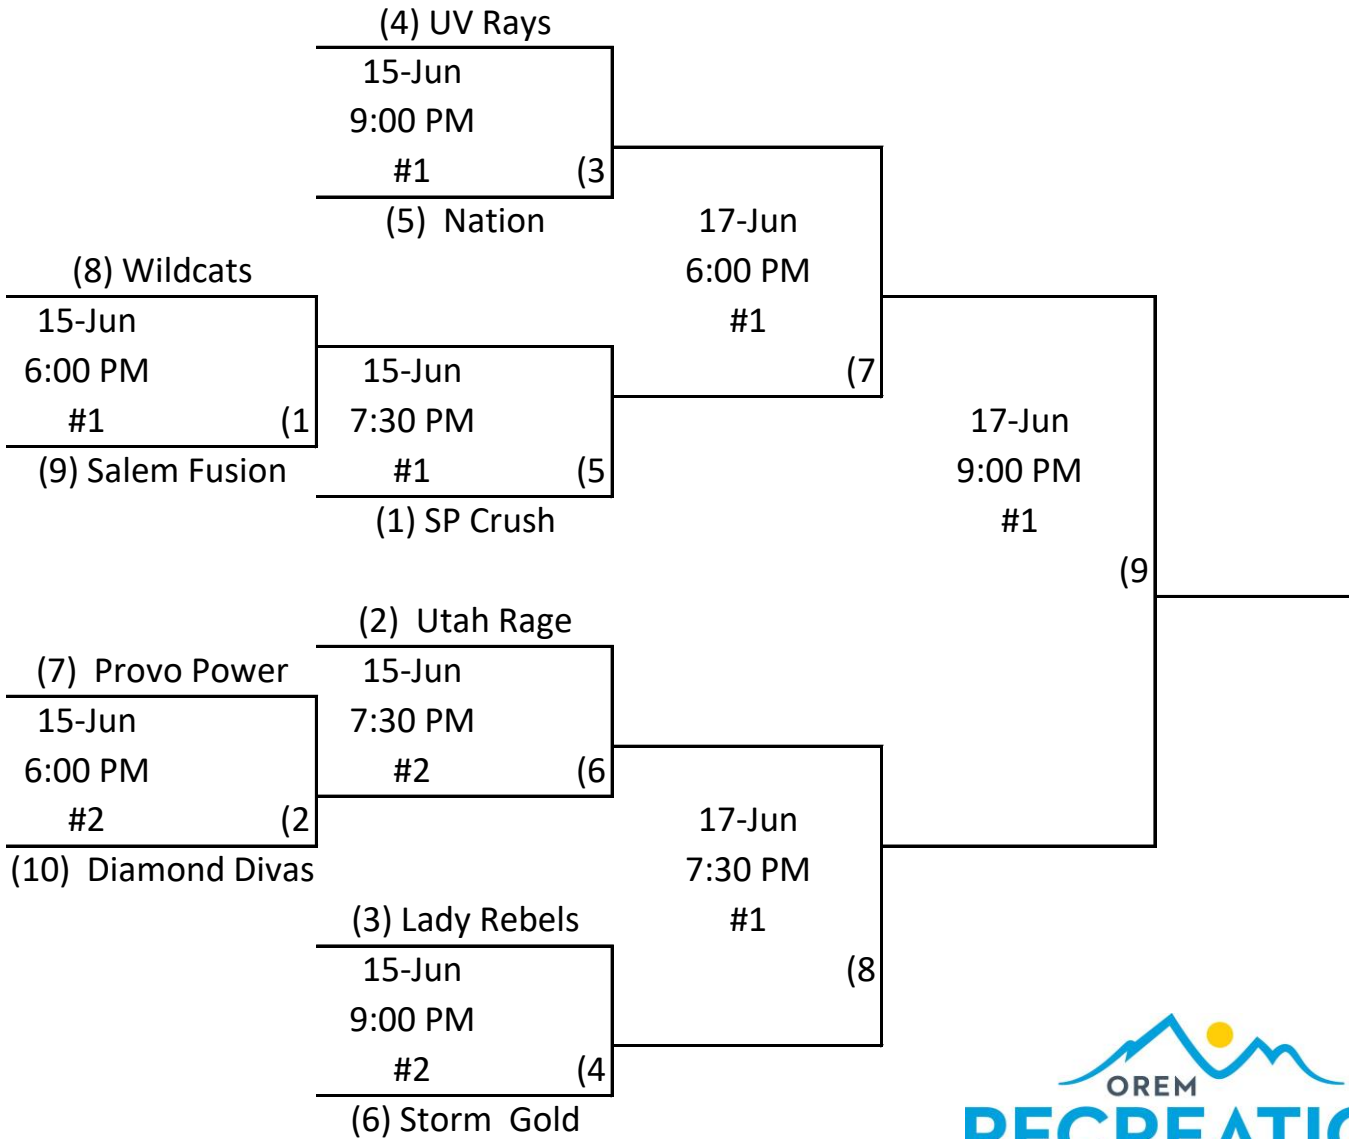

**Orem Recreation Department
14U Accelerated Tournament
2026**

1. All games played at Windsor (1270 N 200 W, Orem)
2. Higher seeded team will be home, except game #9 (undefeated will be home)
3. League rules apply in tournament play.
4. Sportsmanship is a must!