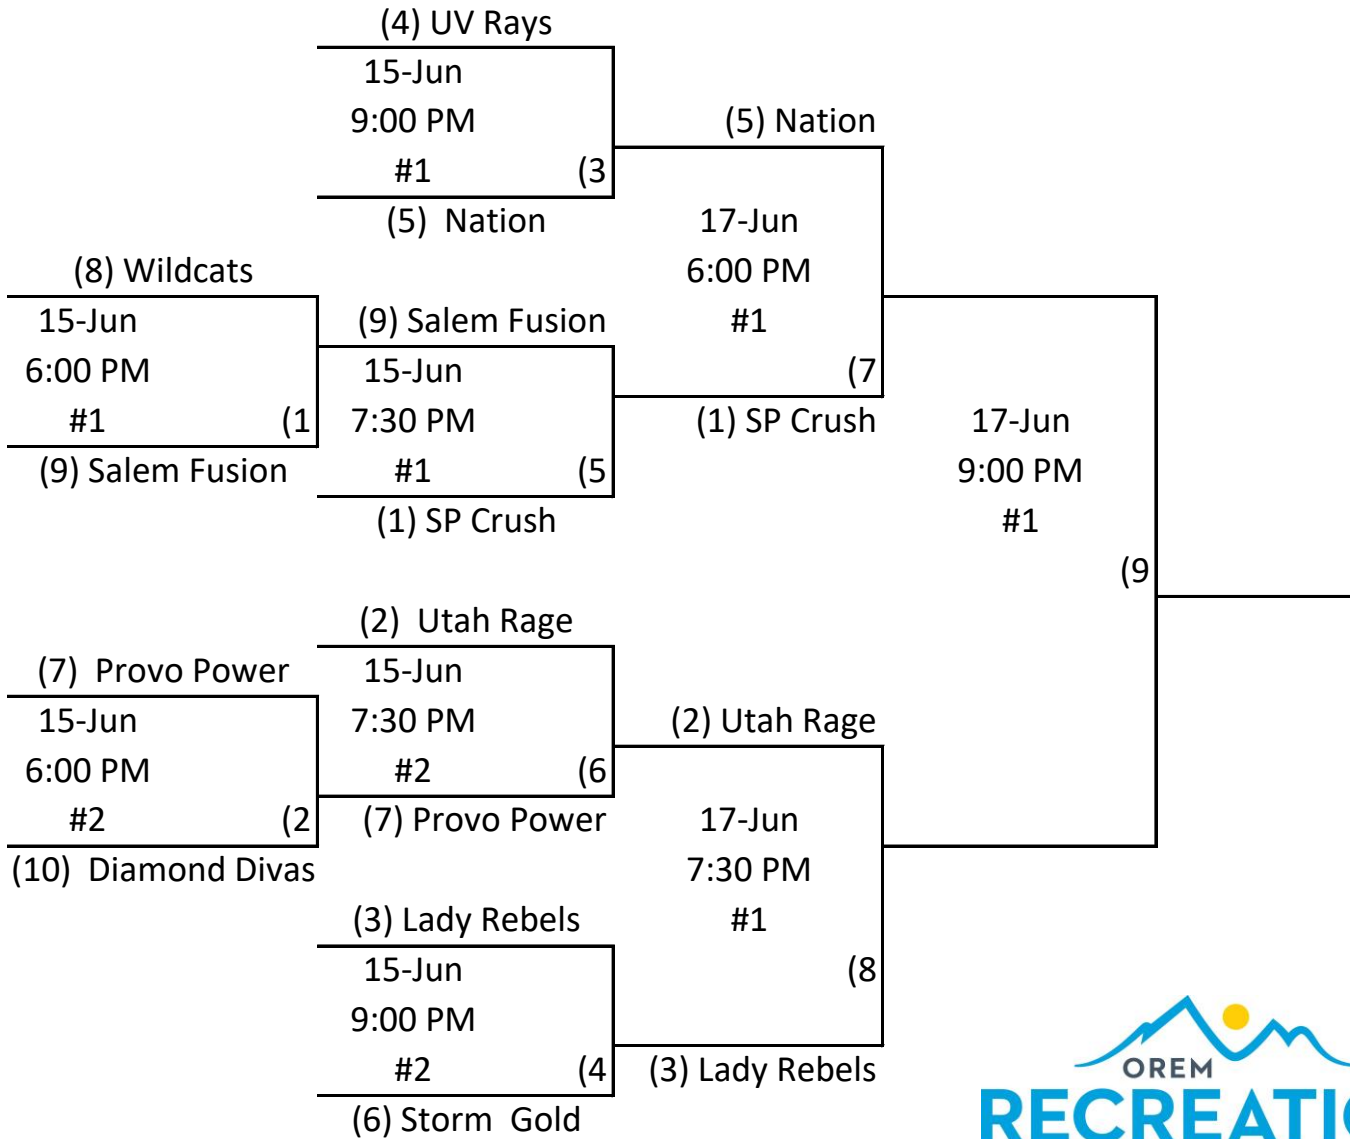

**Orem Recreation Department  
14U Accelerated Tournament  
2026**

1. All games played at Windsor (1270 N 200 W, Orem)
2. Higher seeded team will be home, except game #9 (undefeated will be home)
3. League rules apply in tournament play.
4. Sportsmanship is a must!