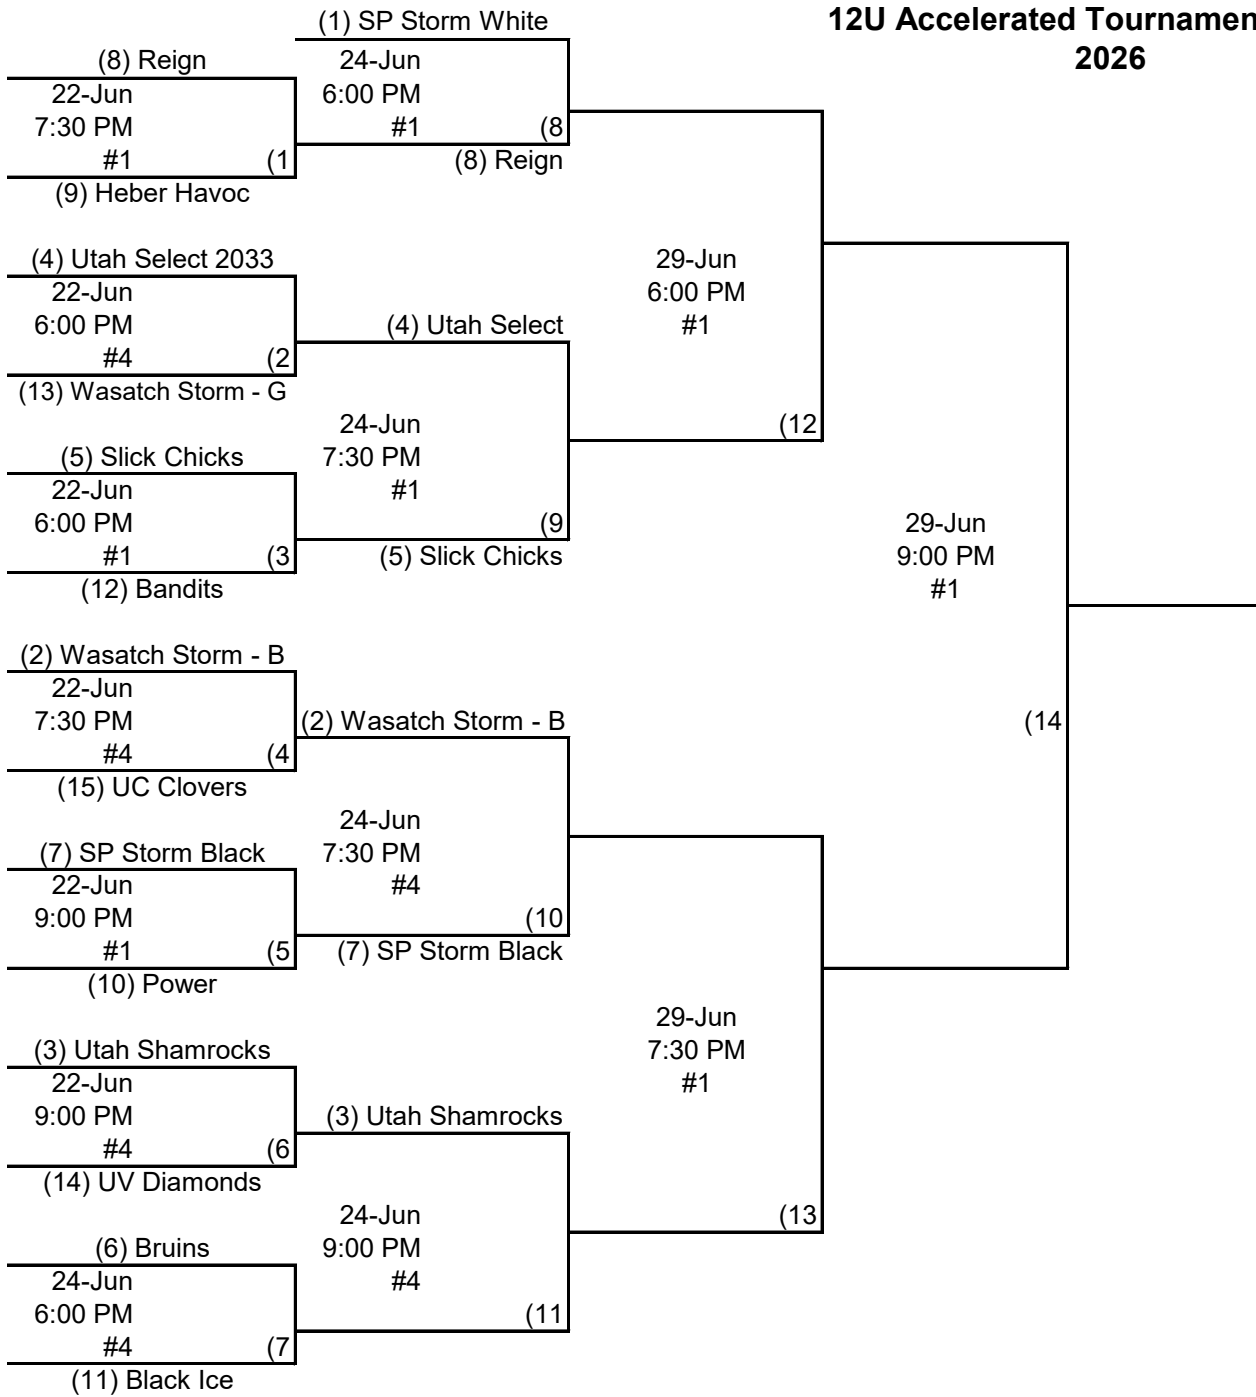

**Orem Recreation Department
12U Accelerated Tournament
2026**

1. All games played at Orem Community Fields (400 S 550 W, Orem)
2. Higher seeded team will be home, except game #14 (undefeated will be home)
3. League rules apply in tournament play.
4. Sportsmanship is a must!