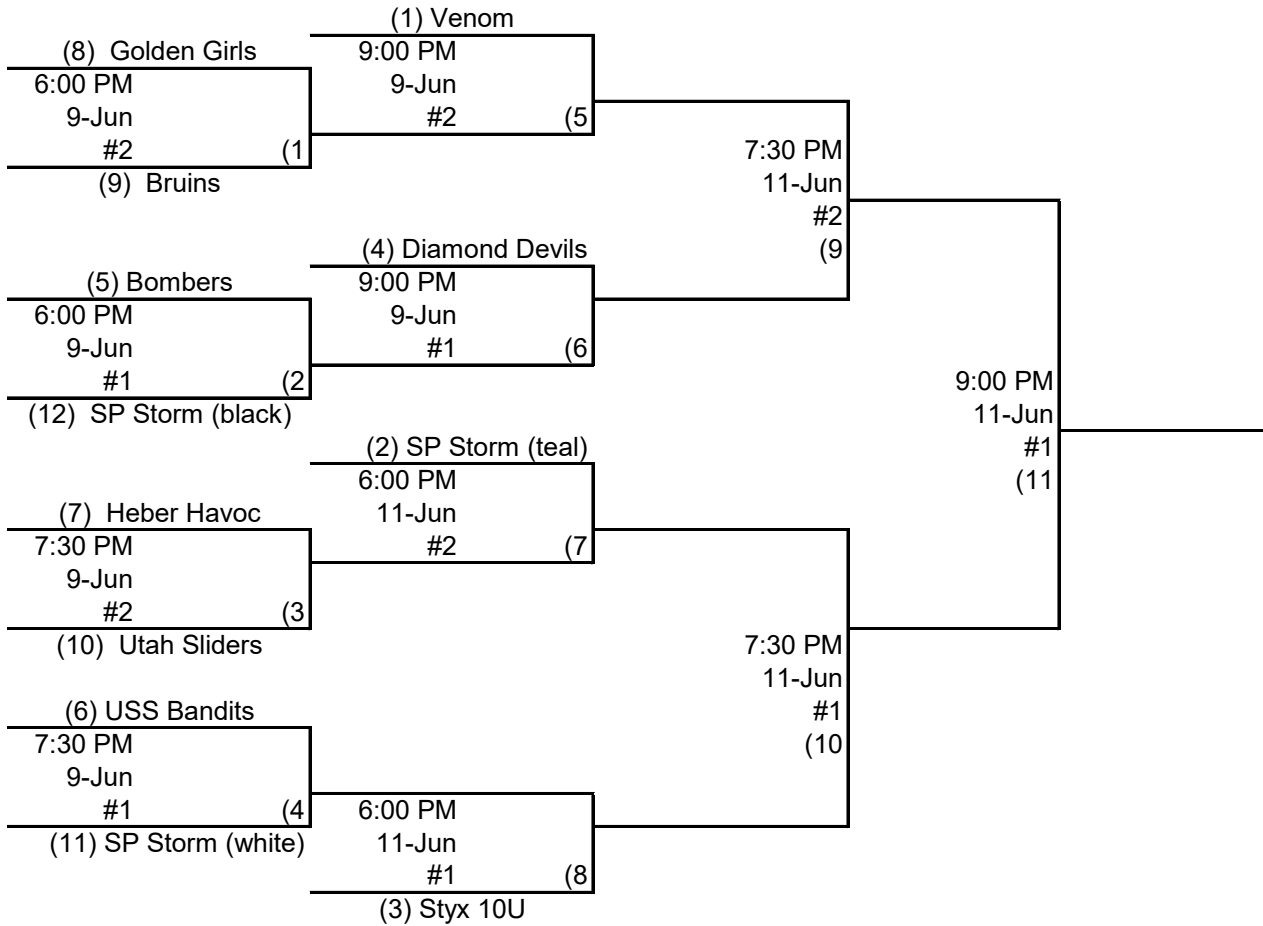

**Orem Recreation Department
10U Accelerated Tournament
2026**

1. All games played at Windsor (1270 N 200 W, Orem)
2. Higher seeded team will be home, except game #11 (undefeated will be home)
3. League rules apply in tournament play.
4. Sportsmanship is a must!