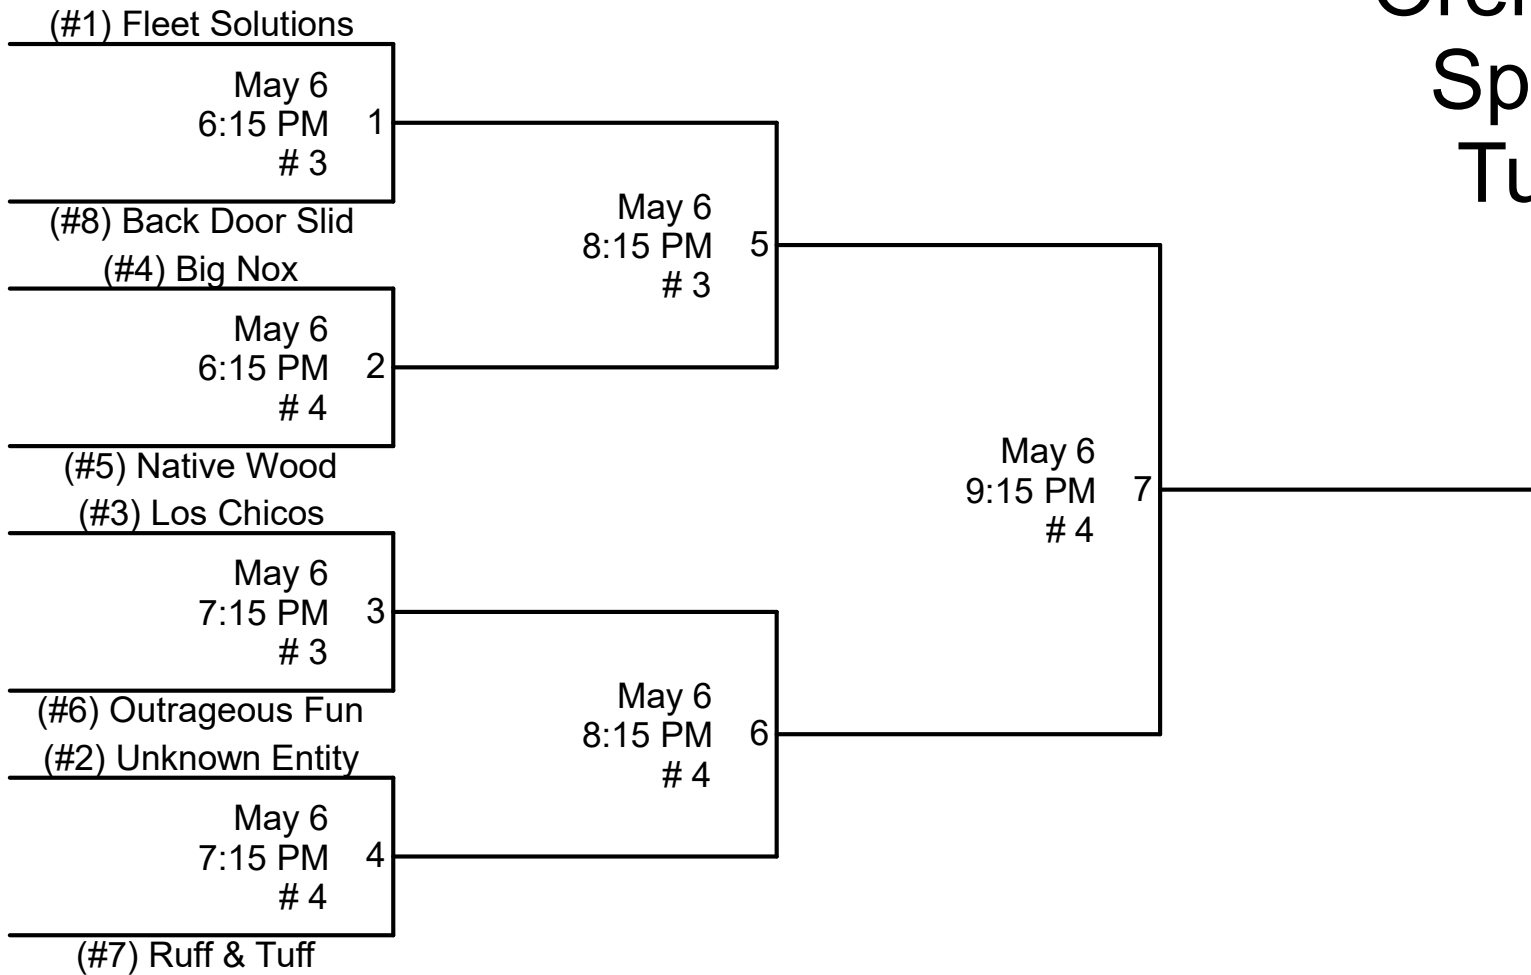

Orem Recreation Spring Softball Tuesday- DH

1. All games will be played at Lakeside Park.
2. Home Team will be determined by HIGHER SEED.
3. League rules apply in tournament play.
4. Sportsmanship is a MUST!