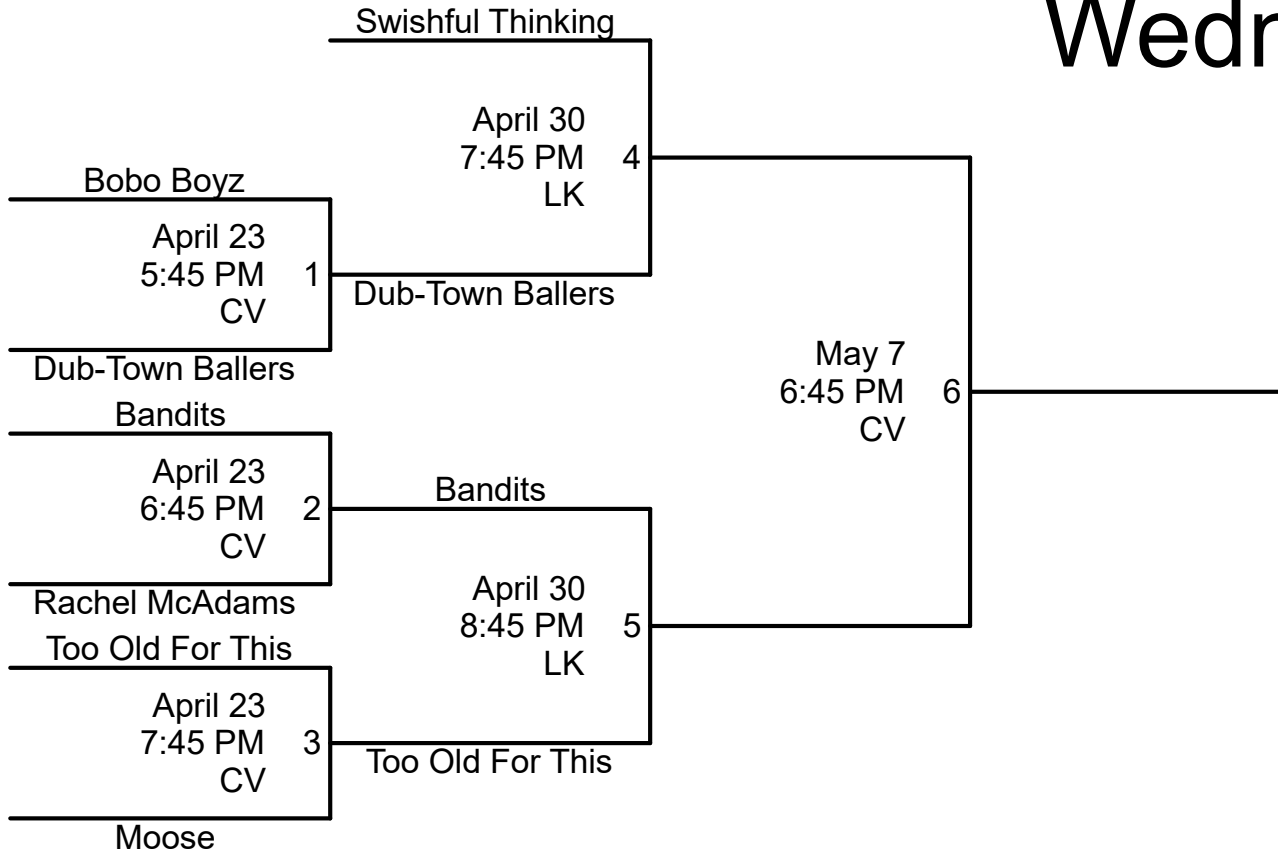

# Orem Recreation Wednesday- Middle B Spring 2025

1. Please check the schedule carefully.
2. Sportsmanship is a MUST!!
3. League rules apply in tournament.

## Gym Locations:

Hill= Hillcrest Center (650 E 1400 S. Orem)  
 CV= Canyon View Jr High (950 N.700 E. Orem)  
 LK= Lakeridge Jr High (951 S. 400 W. Orem)