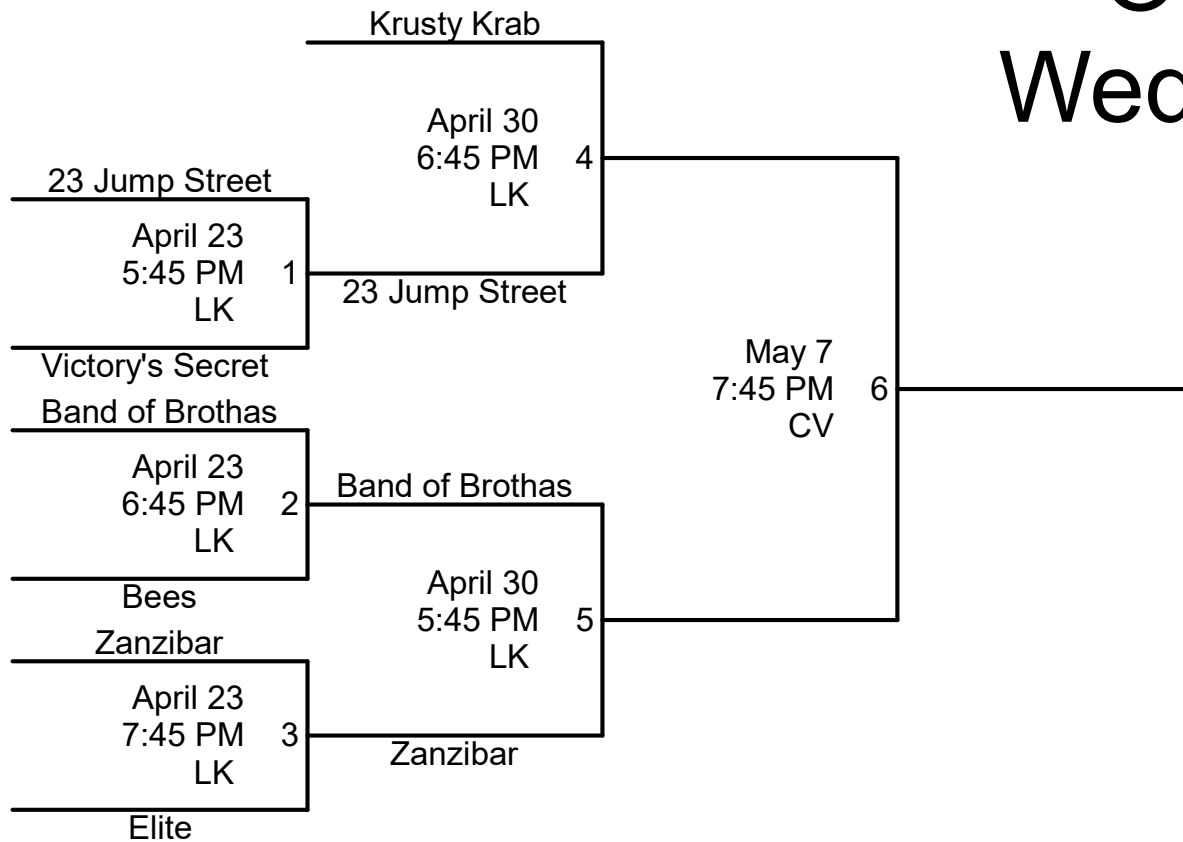

Orem Recreation Wednesday- Middle A Spring 2025

Gym Locations:

Hill= Hillcrest Center (650 E 1400 S. Orem)
 CV= Canyon View Jr High (950 N.700 E. Orem)
 LK= Lakeridge Jr High (951 S. 400 W. Orem)

1. Please check the schedule carefully.
2. Sportsmanship is a MUST!!
3. League rules apply in tournament.