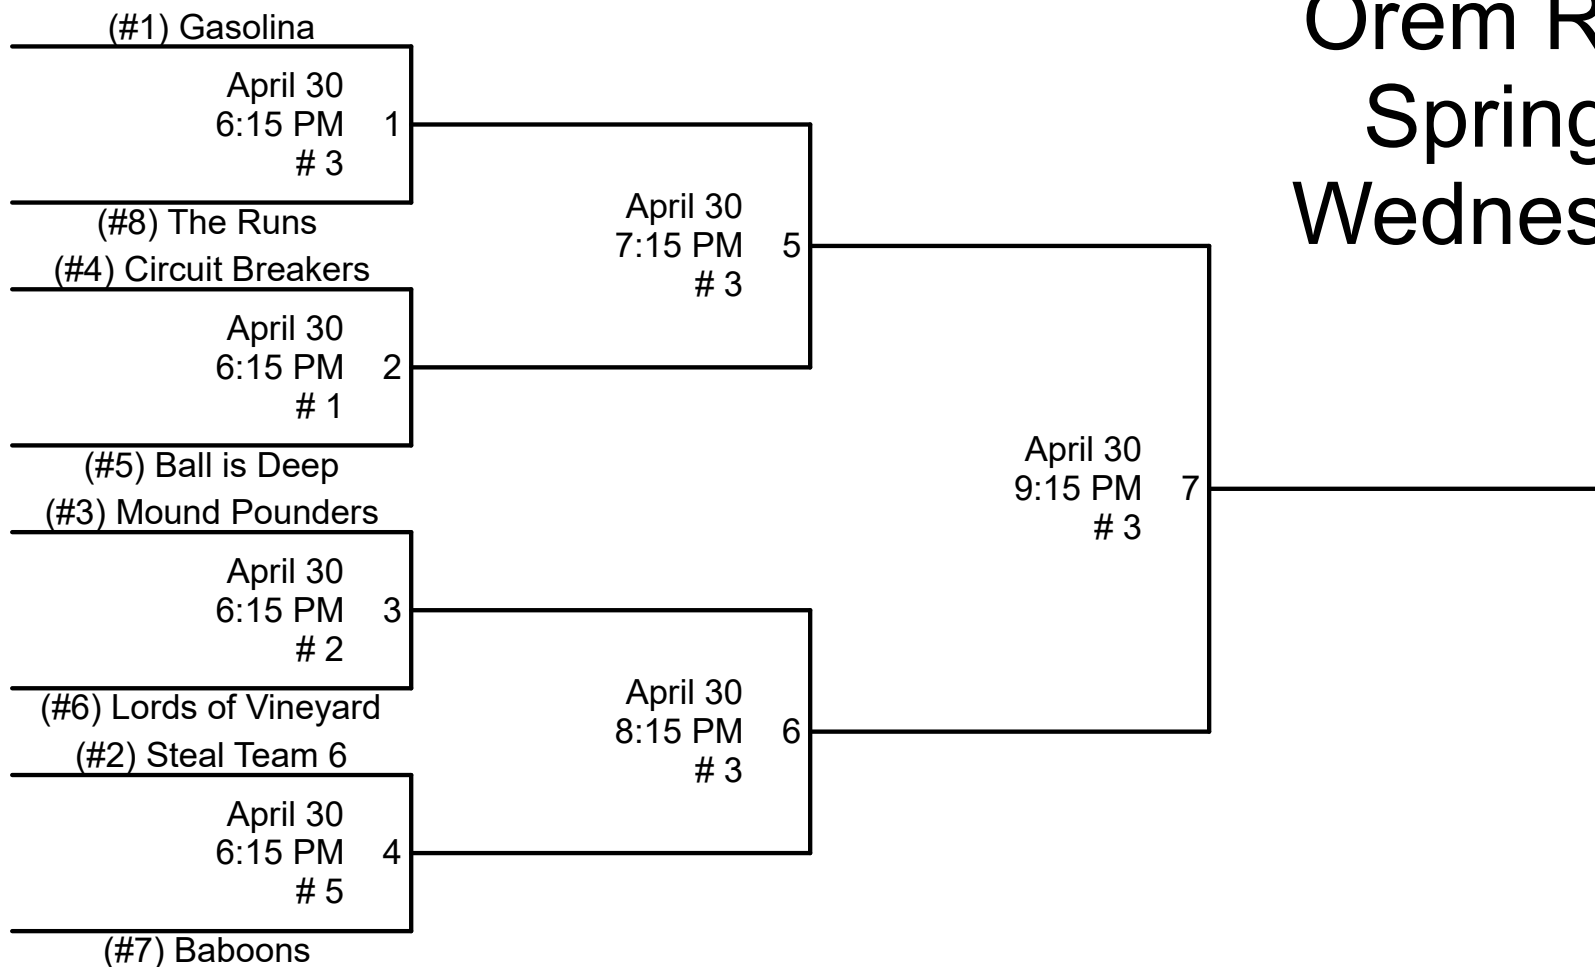

Orem Recreation Spring Softball Wednesday- MSG

1. All games will be played at Lakeside Park.
2. Home Team will be determined by HIGHER SEED.
3. League rules apply in tournament play.
4. Sportsmanship is a MUST!