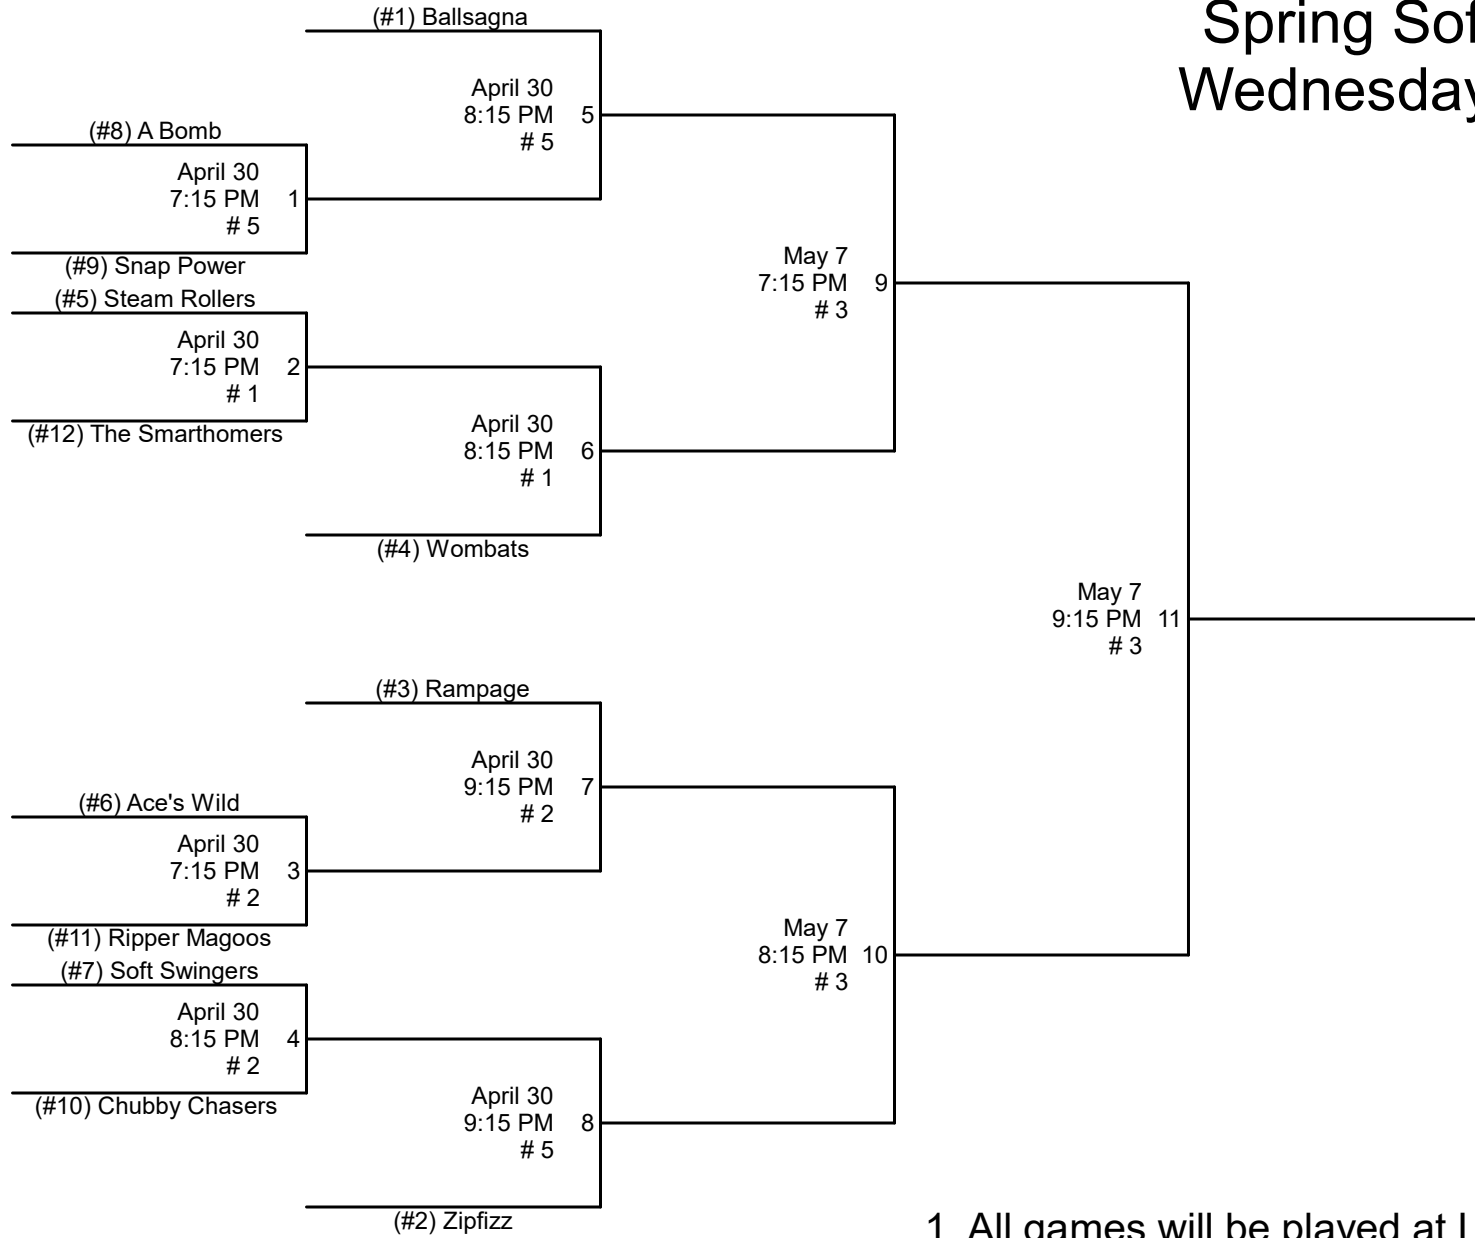

Orem Recreation Spring Softball Wednesday- DH

1. All games will be played at Lakeside Park.
2. Home Team will be determined by HIGHER SEED.
3. League rules apply in tournament play.
4. Sportsmanship is a MUST!