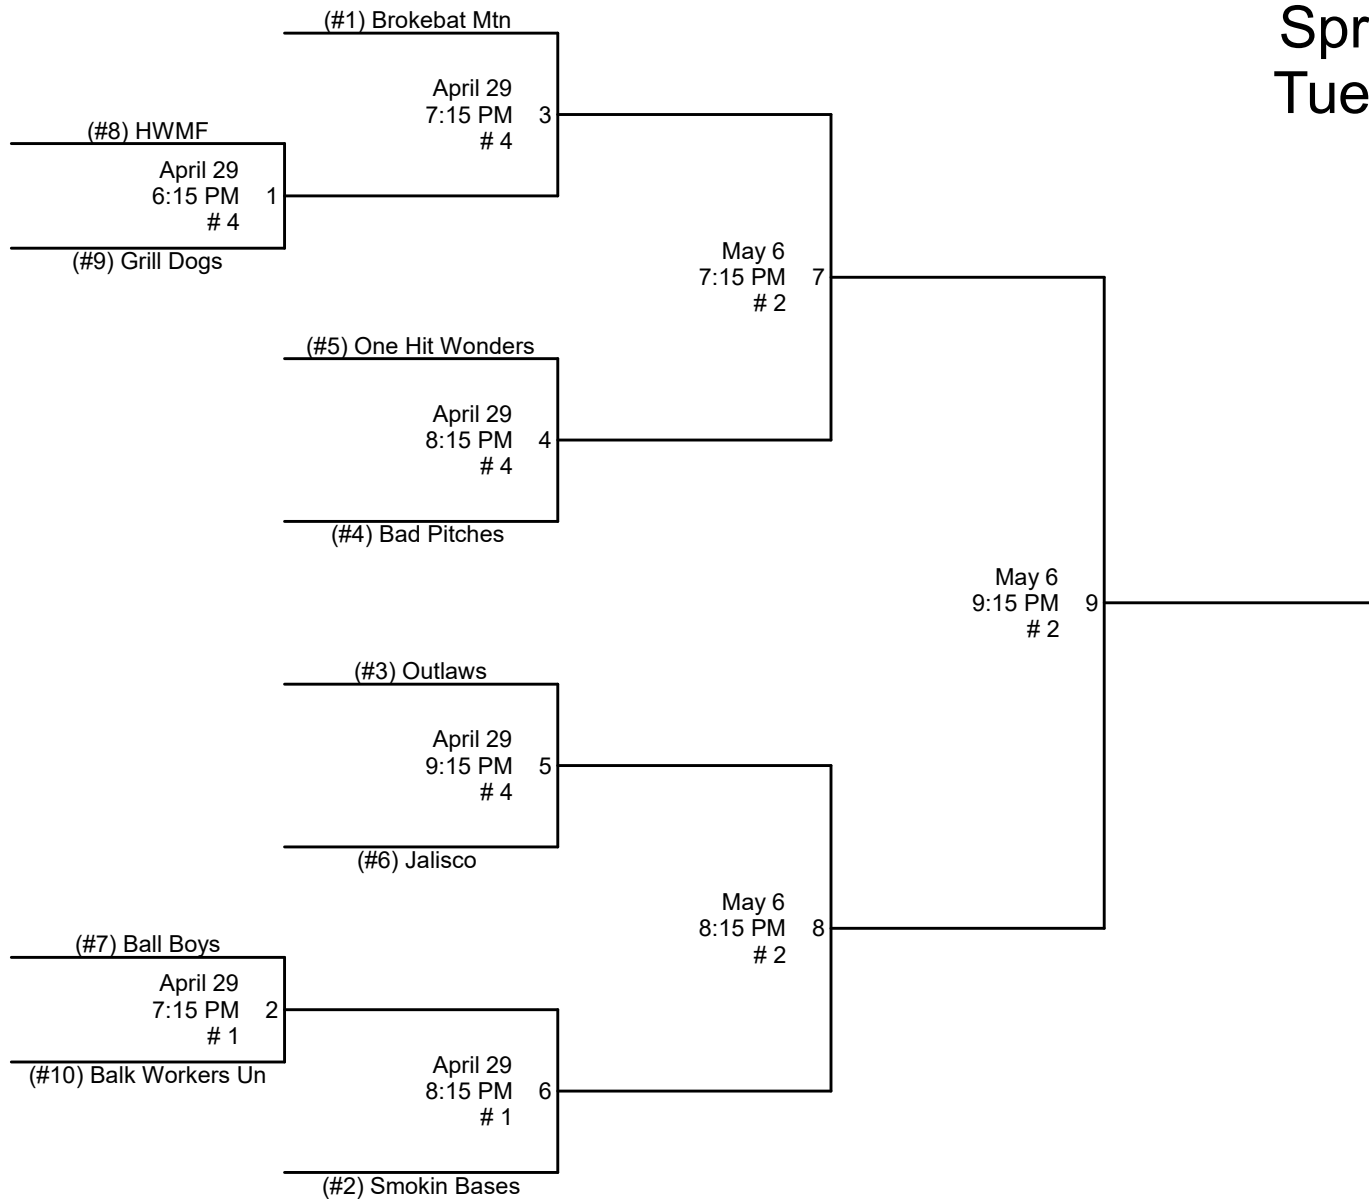

Orem Recreation Spring Softball Tuesday- MSG

1. All games will be played at Lakeside Park.
2. Home Team will be determined by HIGHER SEED.
3. League rules apply in tournament play.
4. Sportsmanship is a MUST!