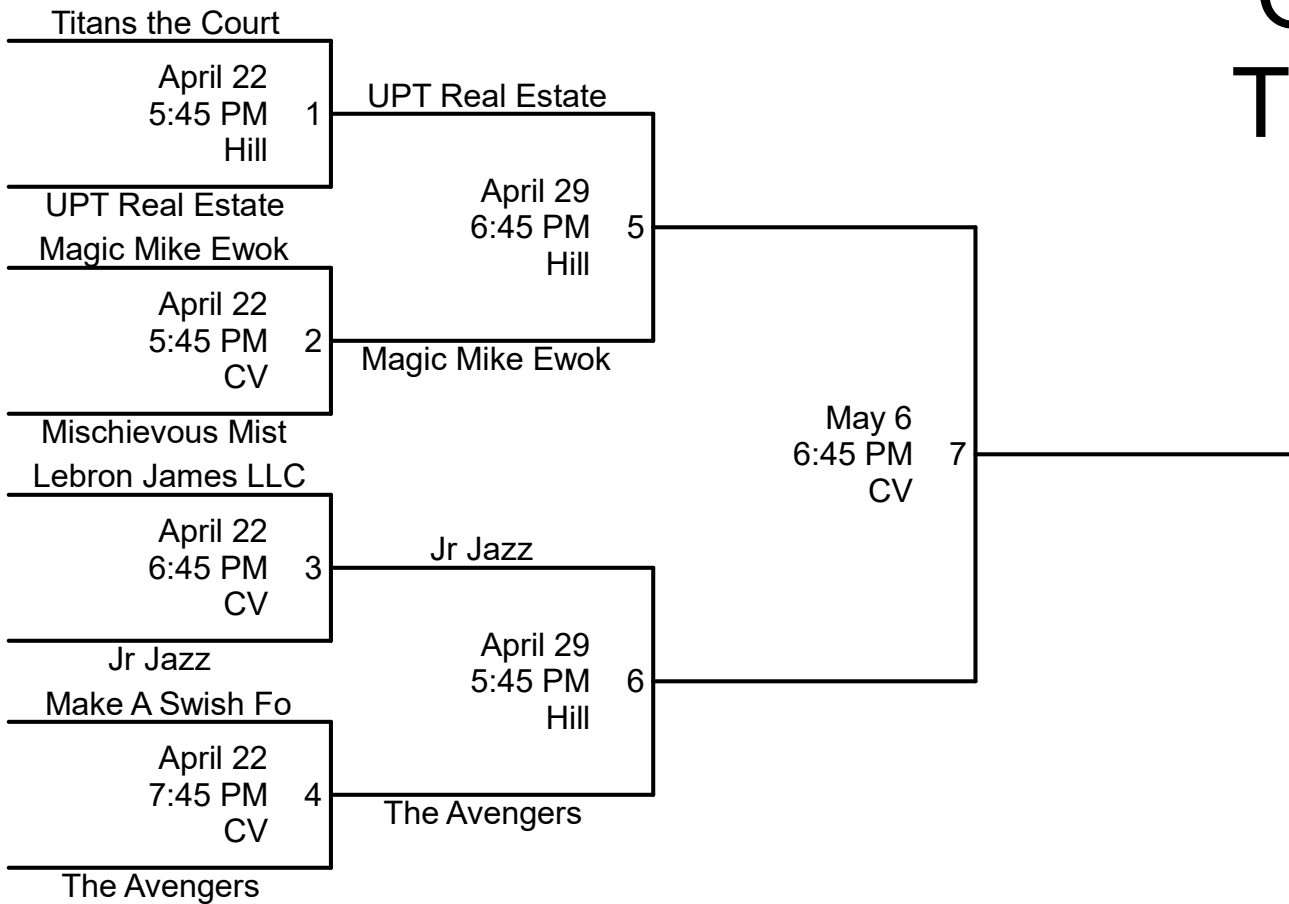

Orem Recreation Tuesday- Lower B Spring 2025

Gym Locations:

- Hill= Hillcrest Center (650 E 1400 S. Orem)
- CV= Canyon View Jr High (950 N.700 E. Orem)
- LK= Lakeridge Jr High (951 S. 400 W. Orem)

1. Please check the schedule carefully.
2. Sportsmanship is a MUST!!
3. League rules apply in tournament.