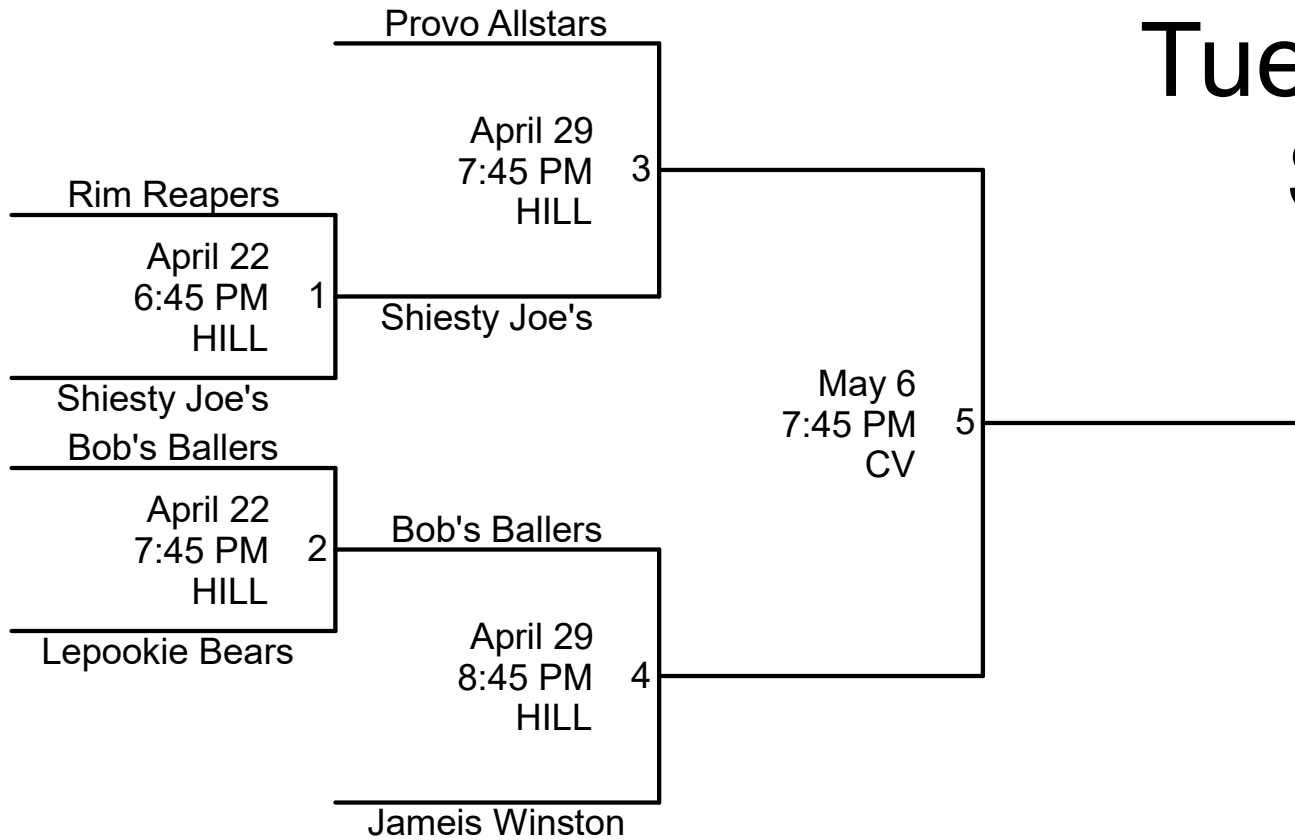

# Orem Recreation Tuesday- Lower A Spring 2025

1. Please check the schedule carefully.
2. Sportsmanship is a MUST!!
3. League rules apply in tournament.

## Gym Locations:

Hill= Hillcrest Center (650 E 1400 S. Orem)  
 CV= Canyon View Jr High (950 N.700 E. Orem)  
 LK= Lakeridge Jr High (951 S. 400 W. Orem)