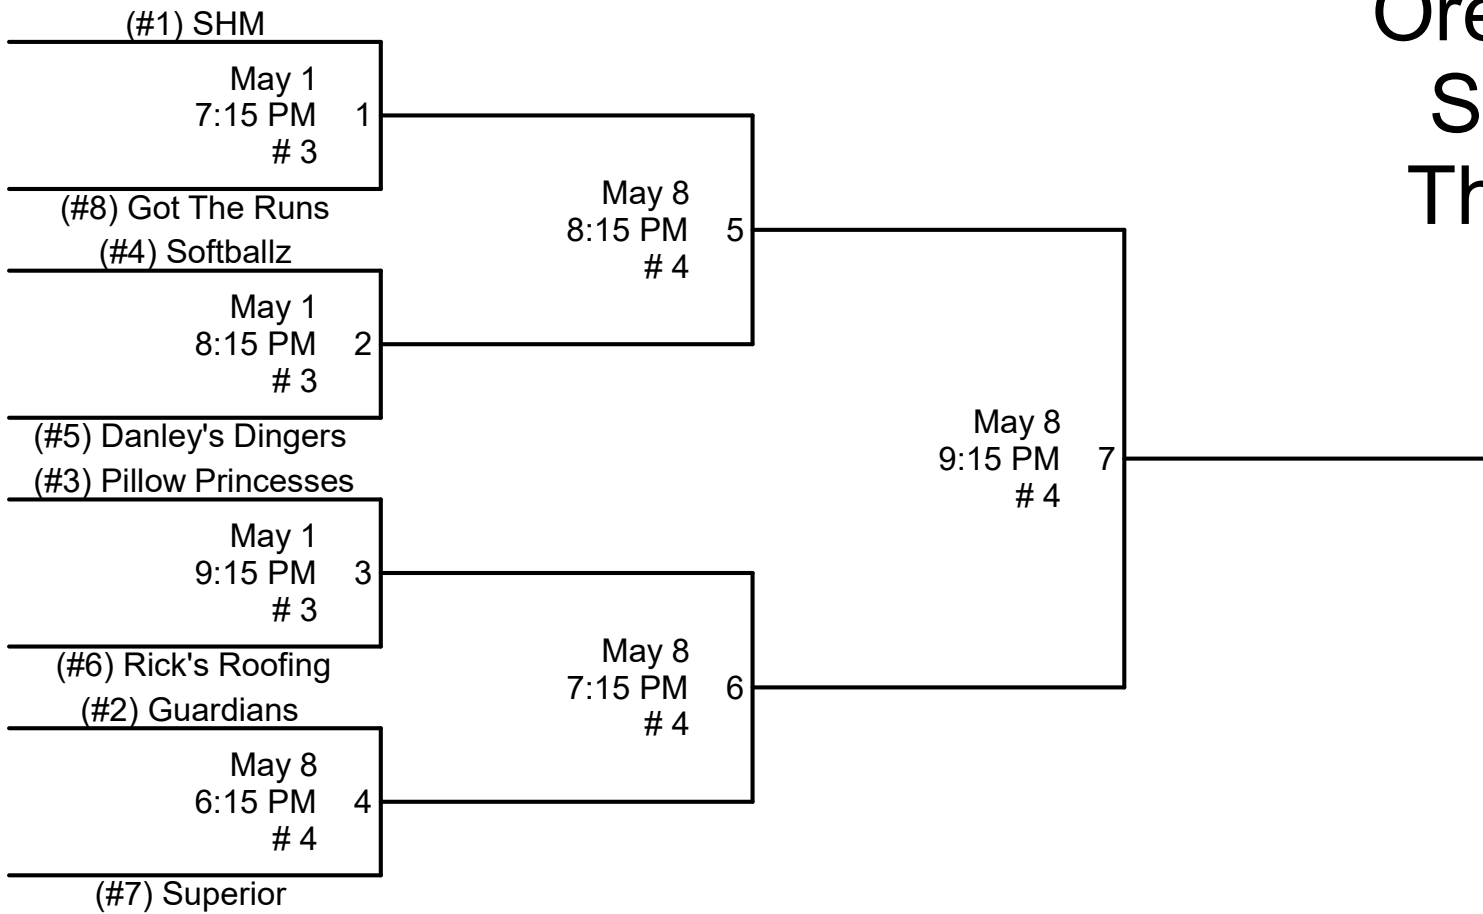

Orem Recreation Spring Softball Thursday- MSG

1. All games will be played at Lakeside Park.
2. Home Team will be determined by HIGHER SEED.
3. League rules apply in tournament play.
4. Sportsmanship is a MUST!