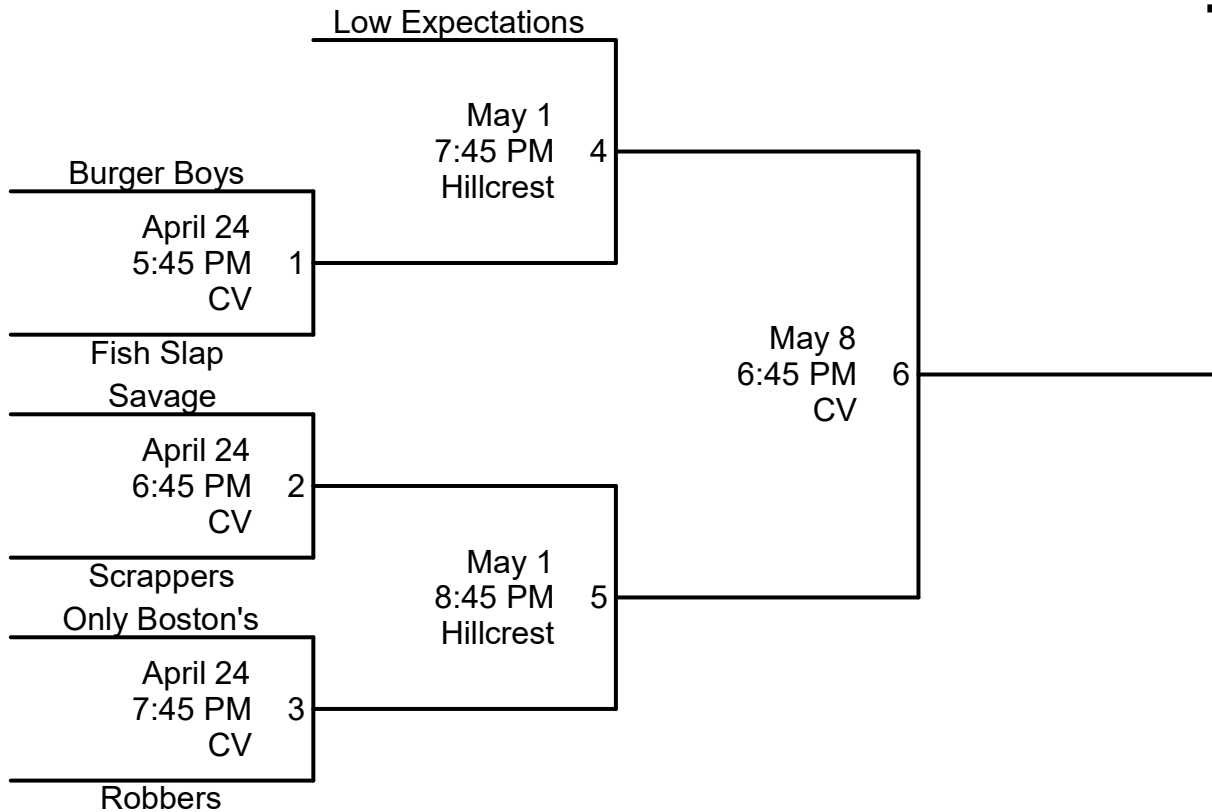

Orem Recreation Thursday- Lower B Spring 2025

1. Please check the schedule carefully.
2. Sportsmanship is a MUST!!
3. League rules apply in tournament.

Gym Locations:

Hill= Hillcrest Center (650 E 1400 S. Orem)
 CV= Canyon View Jr High (950 N.700 E. Orem)
 LK= Lakeridge Jr High (951 S. 400 W. Orem)