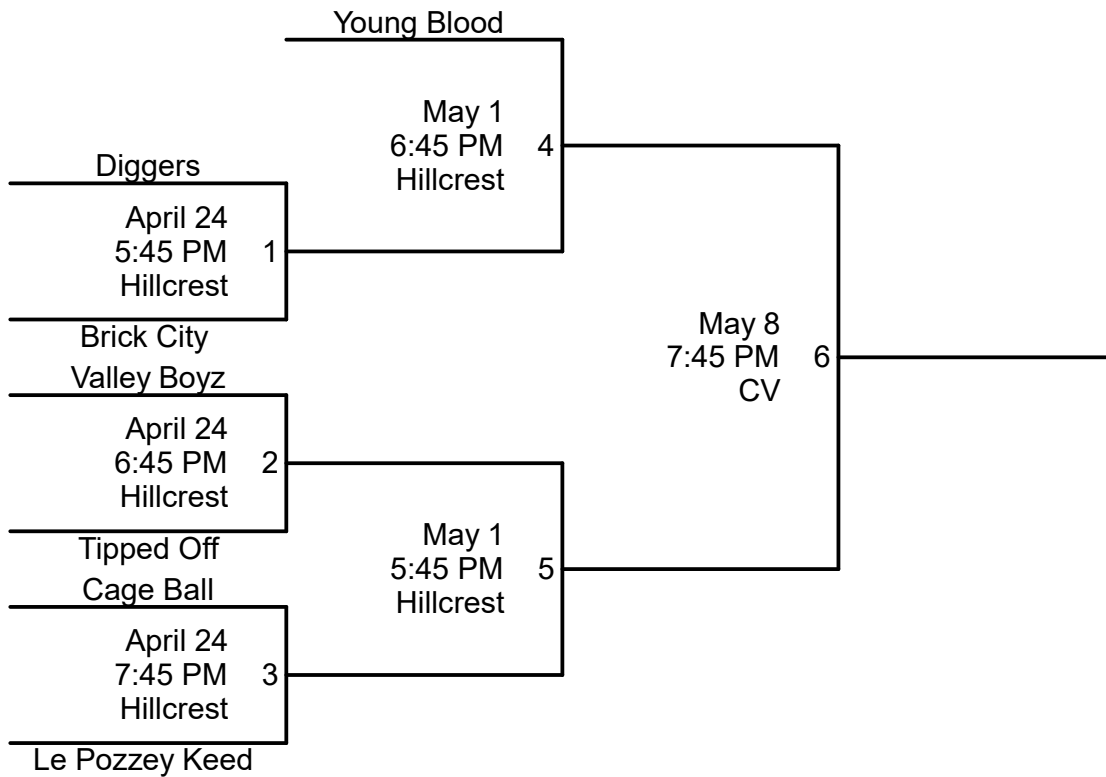

Orem Recreation Thursday- Lower A Spring 2025

1. Please check the schedule carefully.
2. Sportsmanship is a MUST!!
3. League rules apply in tournament.

Gym Locations:

Hill= Hillcrest Center (650 E 1400 S. Orem)
 CV= Canyon View Jr High (950 N.700 E. Orem)
 LK= Lakeridge Jr High (951 S. 400 W. Orem)