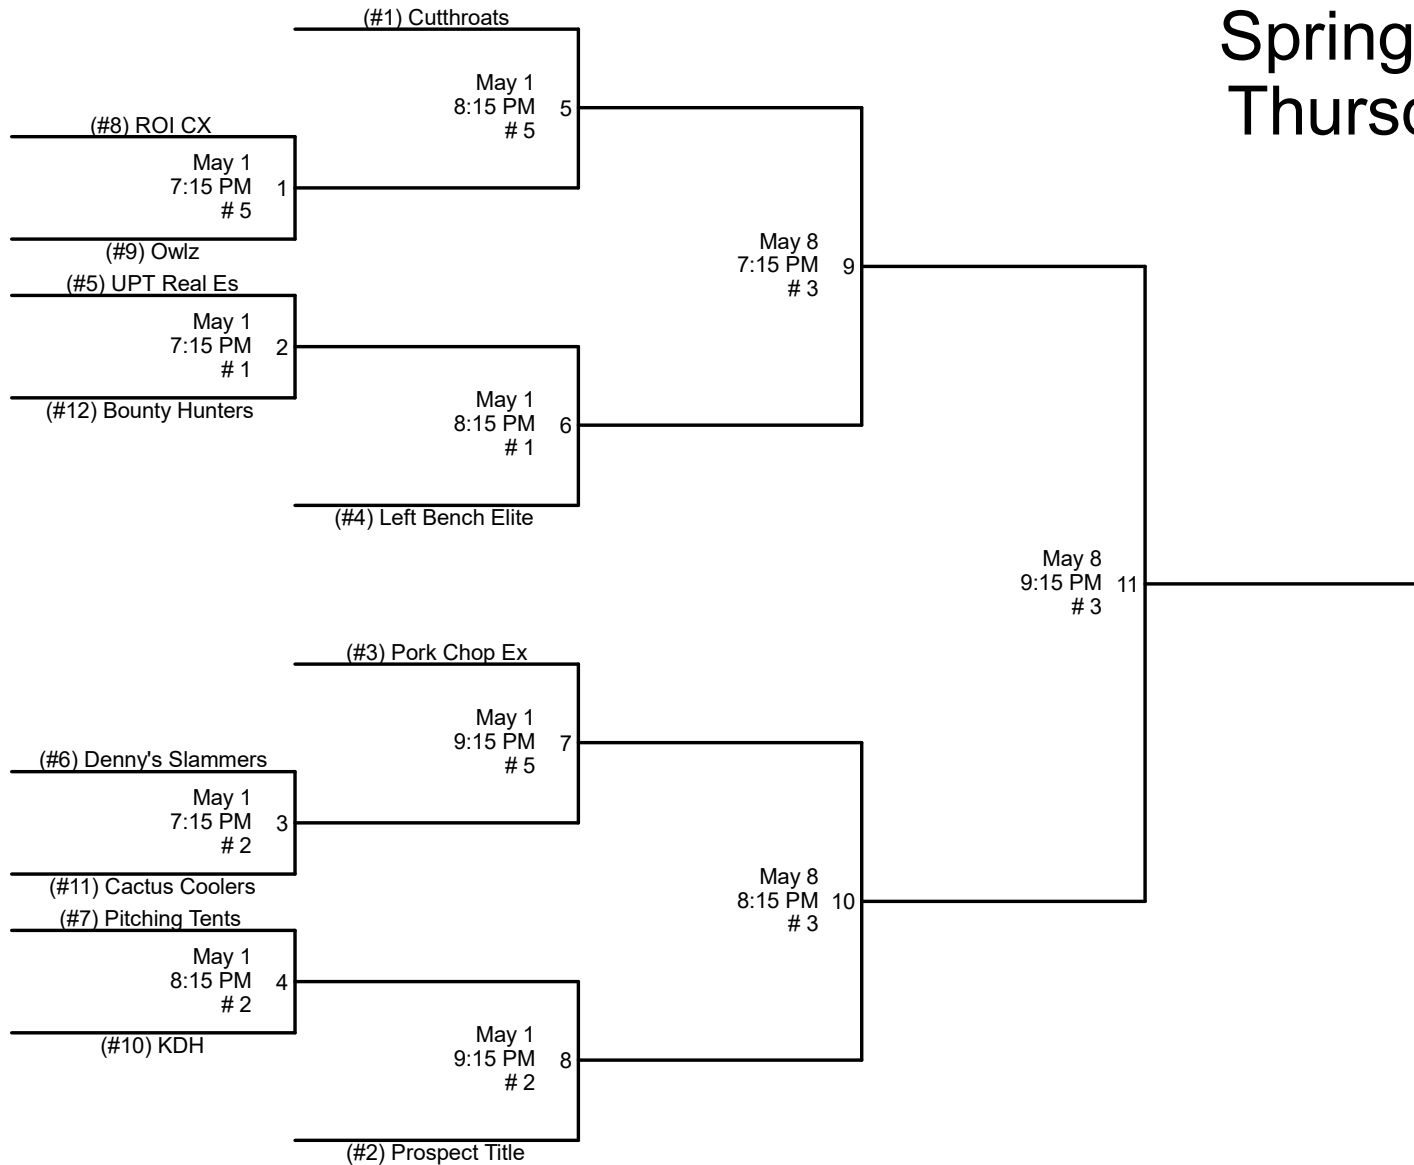

Orem Recreation Spring Softball Thursday- DH

1. All games will be played at Lakeside Park.
2. Home Team will be determined by HIGHER SEED.
3. League rules apply in tournament play.
4. Sportsmanship is a MUST!