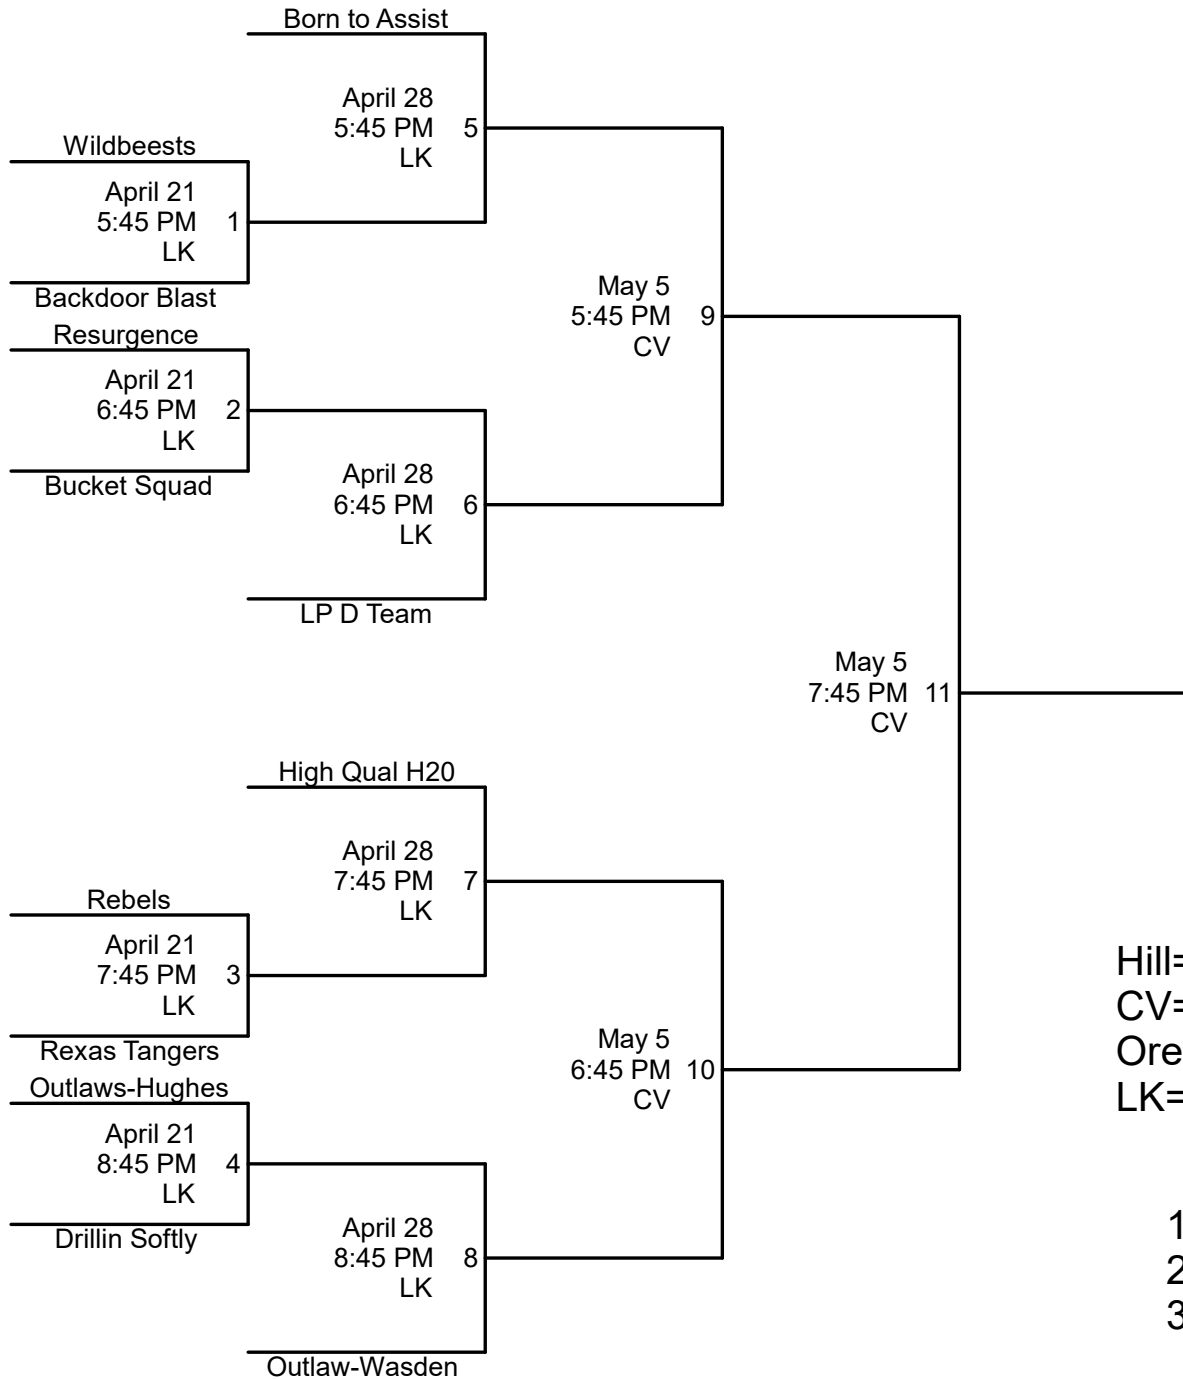

# Orem Recreation Monday- Upper Spring League 2025

**Gym Locations:**  
 Hill= Hillcrest Center (650 E 1400 S. Orem)  
 CV= Canyon View Jr High (950 N.700 E. Orem)  
 LK= Lakeridge Jr High (951 S. 400 W. Orem)

1. Please check the schedule carefully.
2. Sportsmanship is a MUST!!
3. League rules apply in tournament.