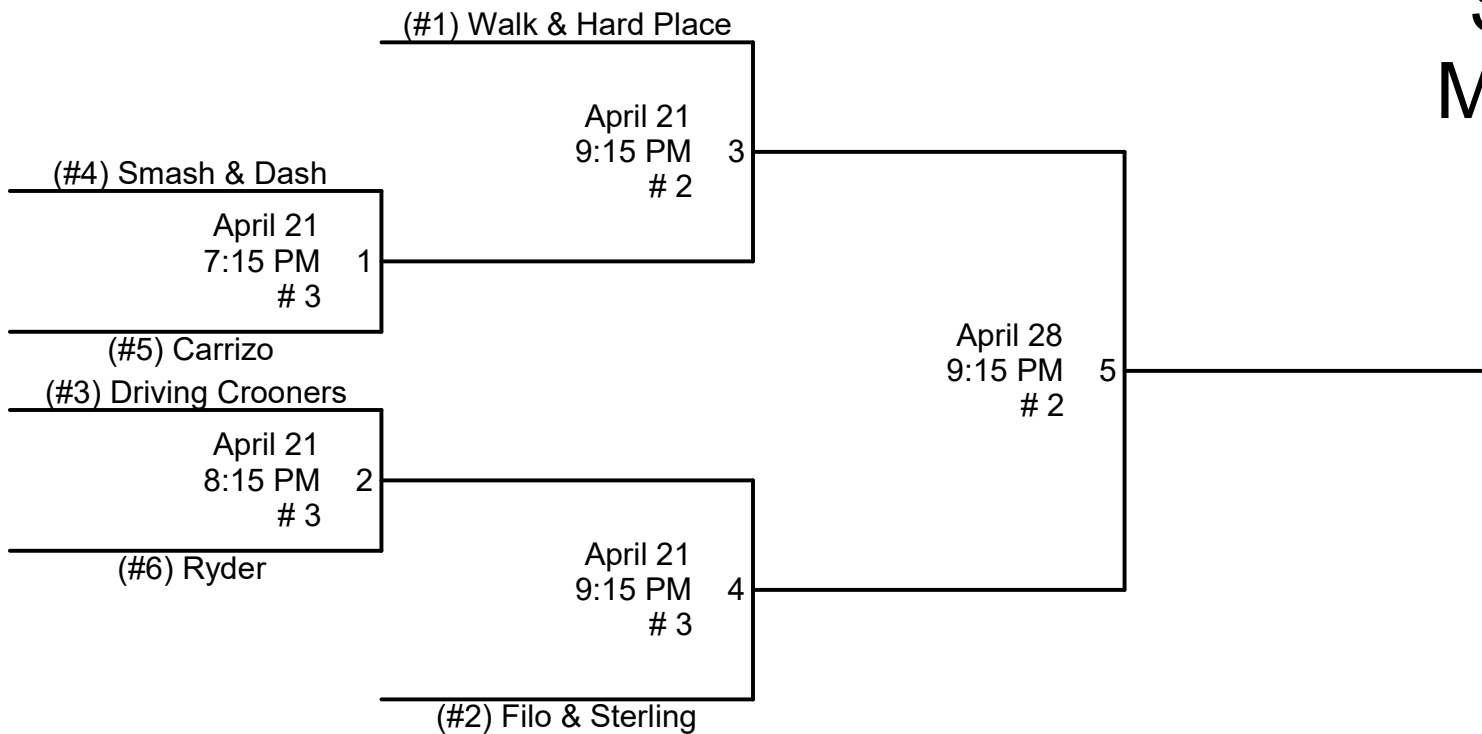

Orem Recreation Spring Softball Monday- MSG B

1. All games will be played at Lakeside Park.
2. Home Team will be determined by HIGHER SEED.
3. League rules apply in tournament play.
4. Sportsmanship is a MUST!