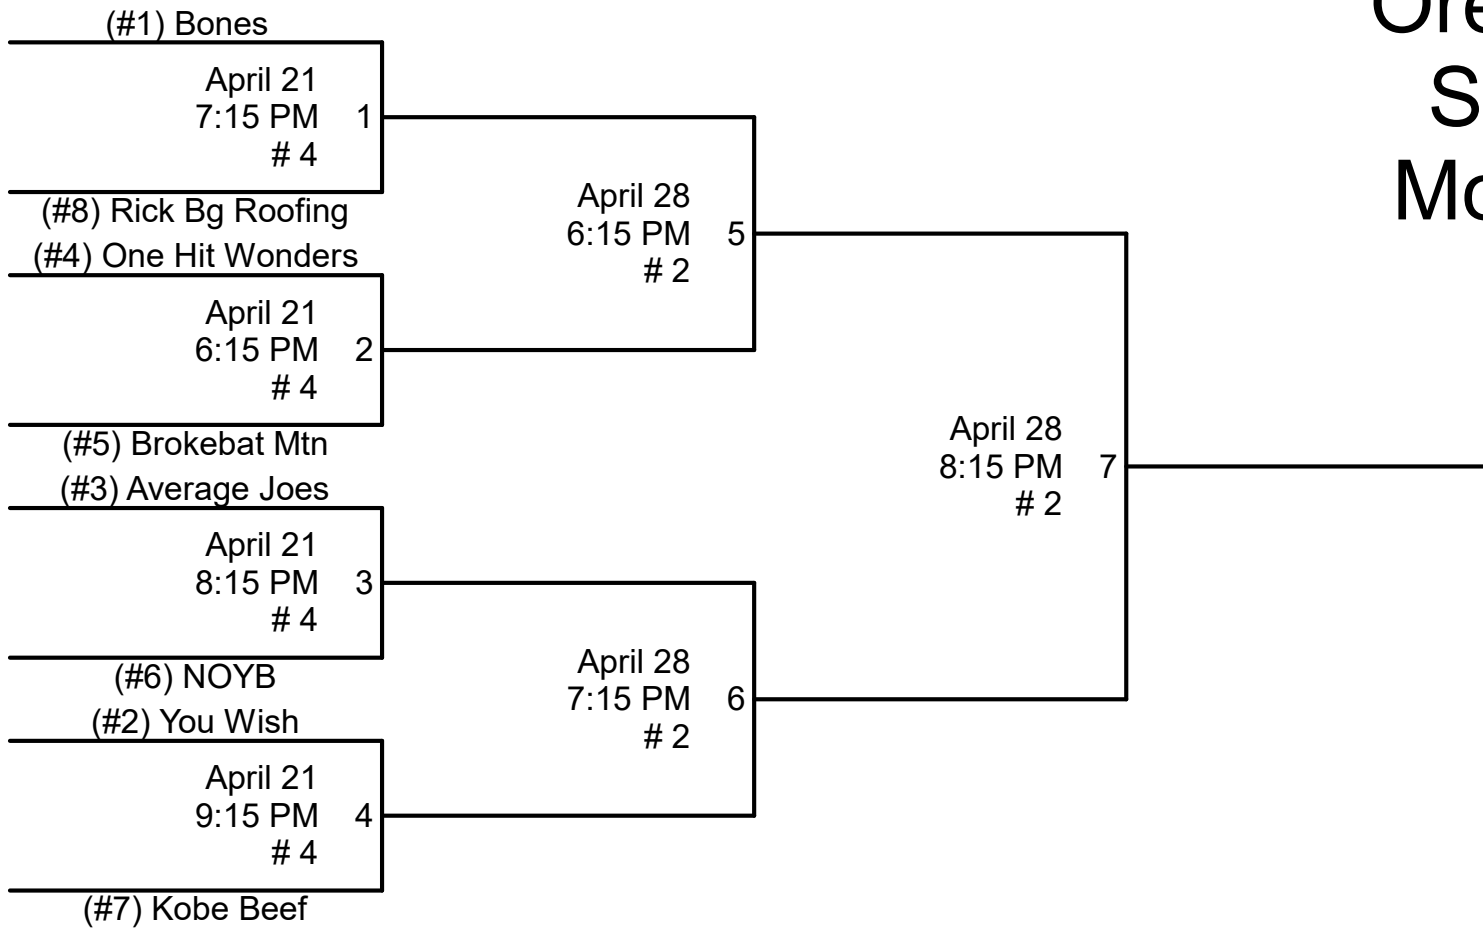

# Orem Recreation Spring Softball Monday- MSG A

1. All games will be played at Lakeside Park.
2. Home Team will be determined by HIGHER SEED.
3. League rules apply in tournament play.
4. Sportsmanship is a MUST!