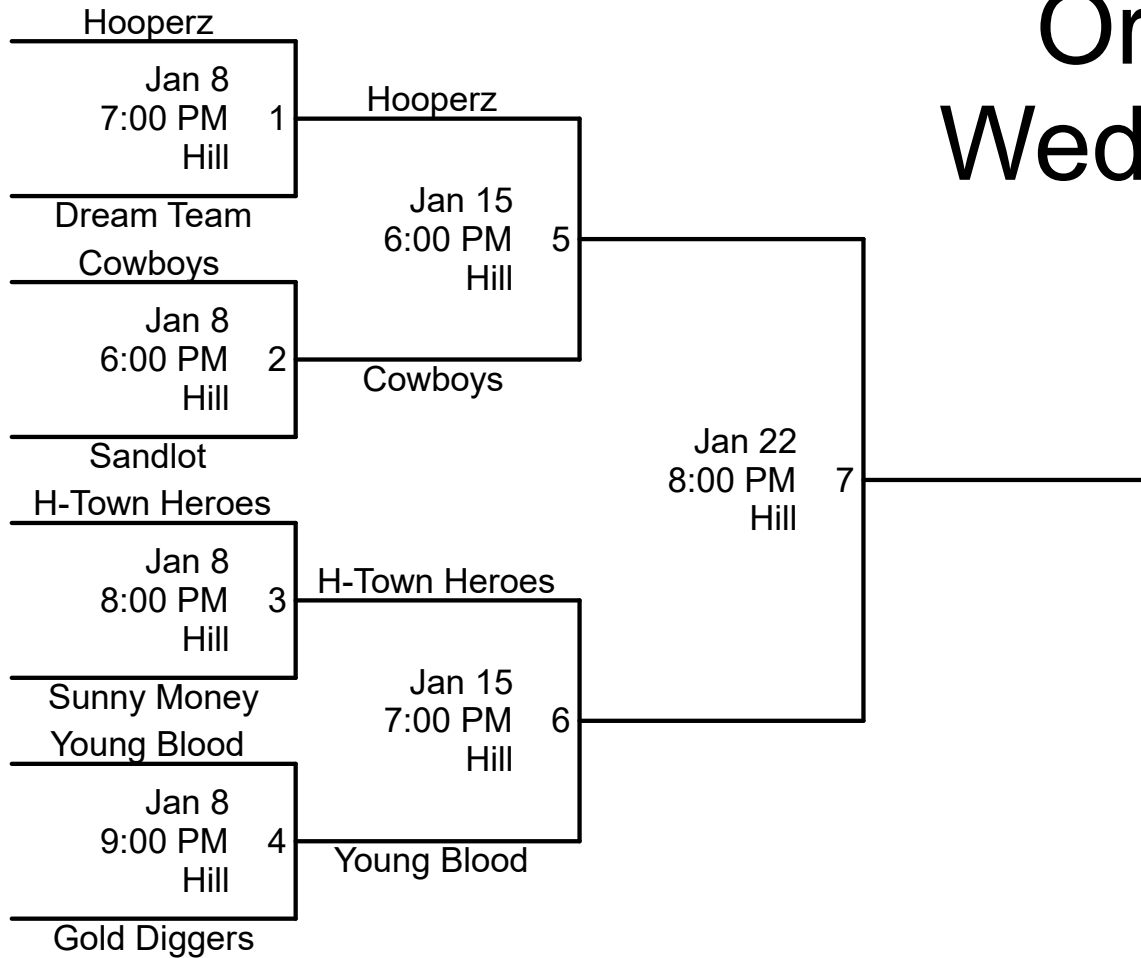

Orem Recreation Wednesday-Middle B 2024-2025

1. Please check the schedule carefully.
2. Sportsmanship is a MUST!!
3. League rules apply in tournament.

Gym Locations:

Hill= Hillcrest Center (650 E 1400 S. Orem)
 CV= Canyon View Jr High (950 N.700 E. Orem)
 LK= Lakeridge Jr High (951 S. 400 W. Orem)