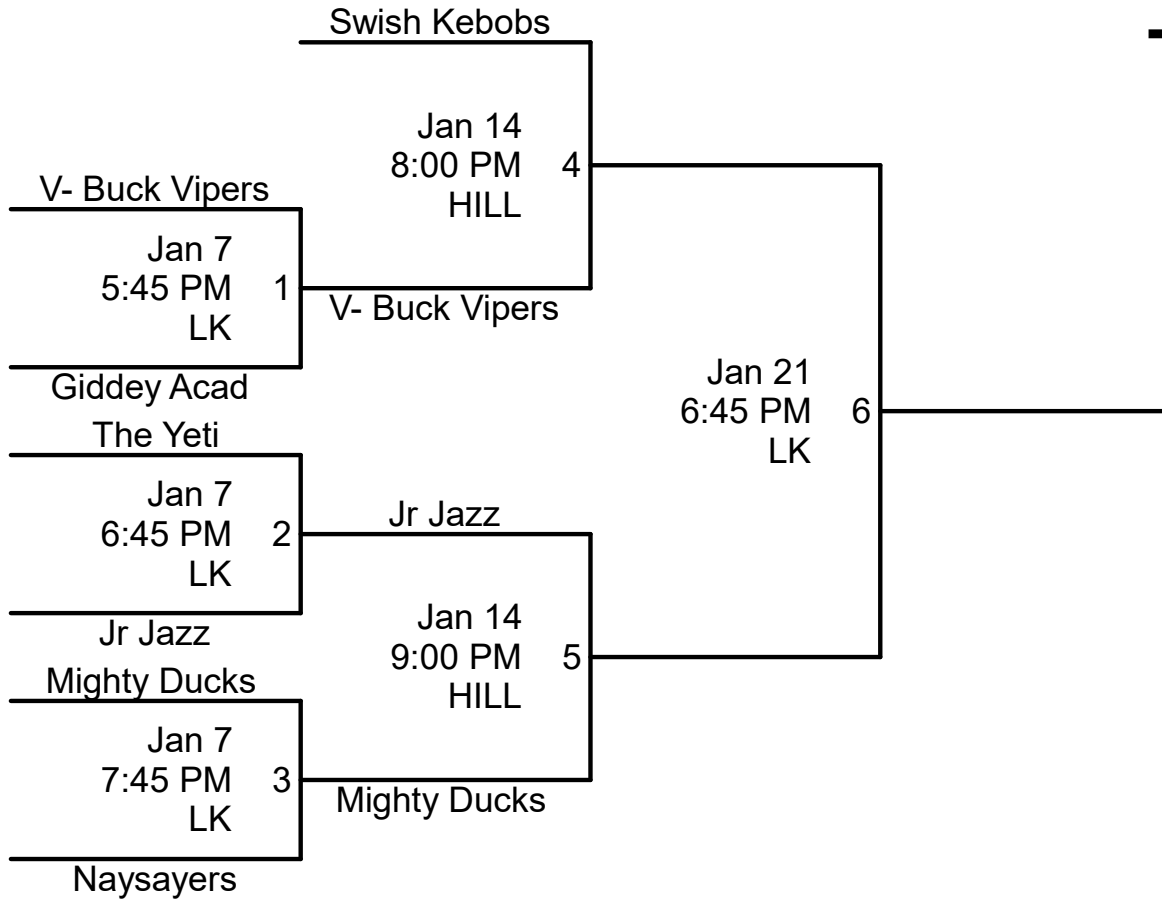

Orem Recreation Tuesday- Lower B 2024-2025

1. Please check the schedule carefully.
2. Sportsmanship is a MUST!!
3. League rules apply in tournament.

Gym Locations:

Hill= Hillcrest Center (650 E 1400 S. Orem)
 CV= Canyon View Jr High (950 N.700 E. Orem)
 LK= Lakeridge Jr High (951 S. 400 W. Orem)