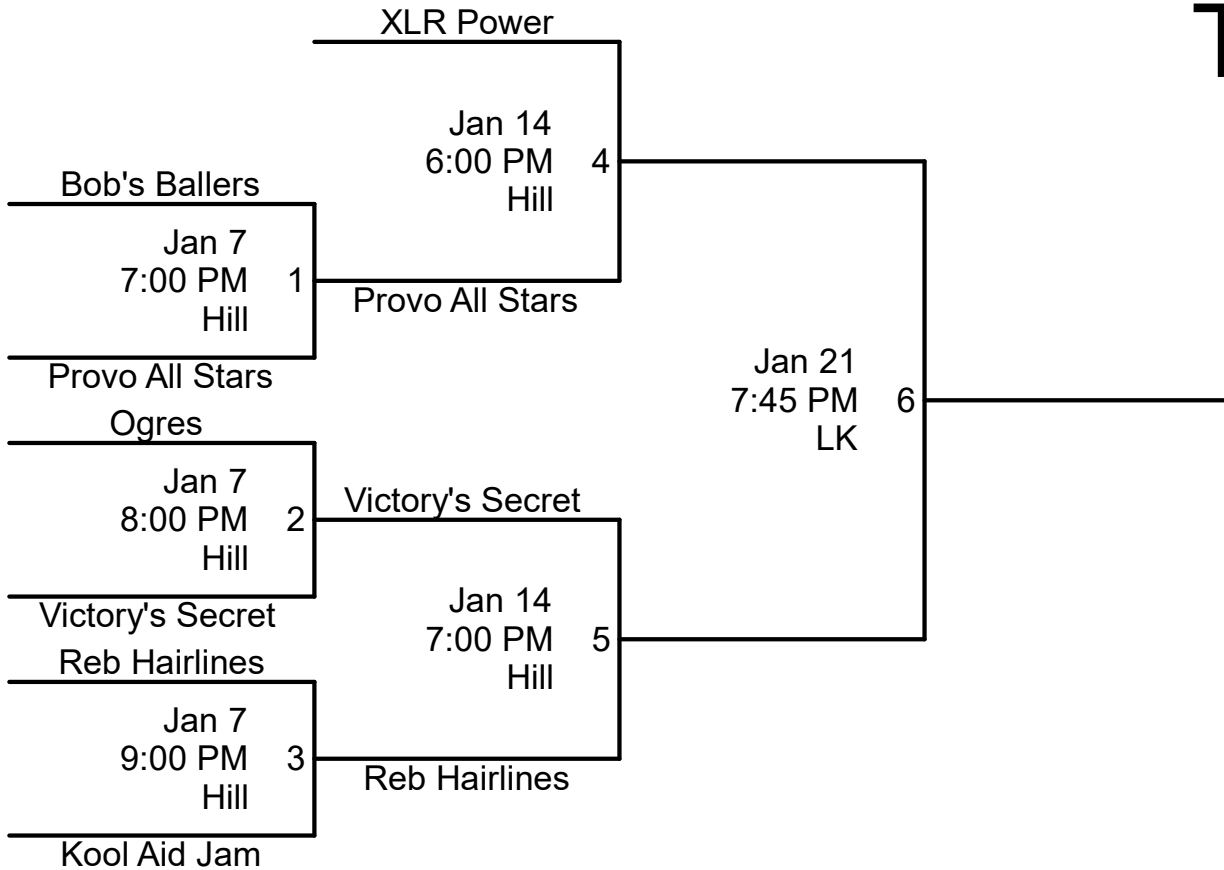

Orem Recreation Tuesday- Lower A 2024-2025

1. Please check the schedule carefully.
2. Sportsmanship is a MUST!!
3. League rules apply in tournament.

Gym Locations:

Hill= Hillcrest Center (650 E 1400 S. Orem)
 CV= Canyon View Jr High (950 N.700 E. Orem)
 LK= Lakeridge Jr High (951 S. 400 W. Orem)