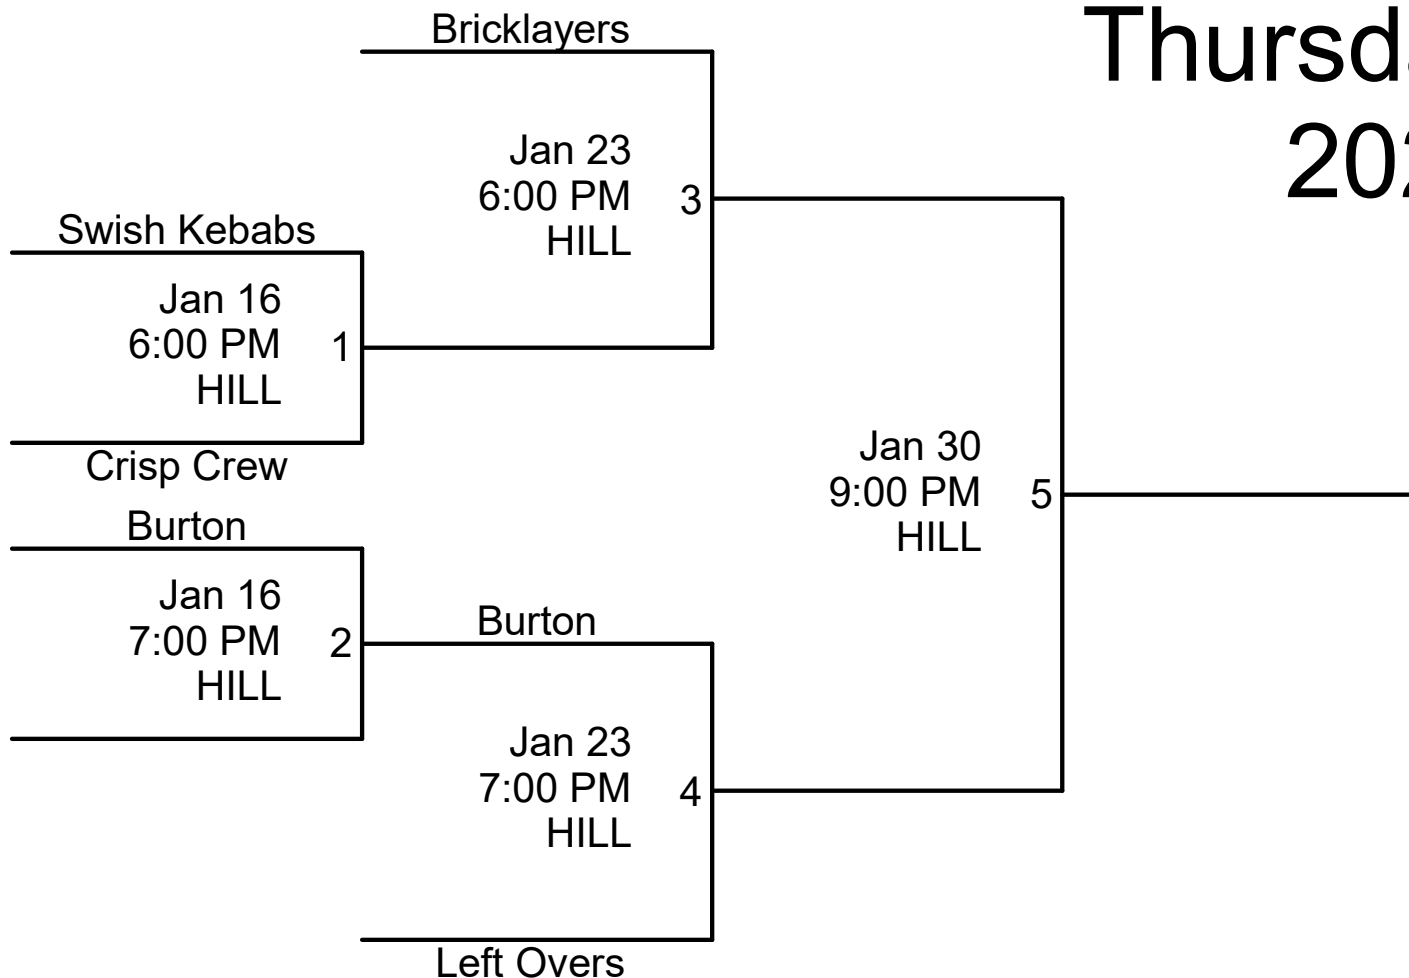

# Orem Recreation Thursday- Lower B 2024-2025

1. Please check the schedule carefully.
2. Sportsmanship is a MUST!!
3. League rules apply in tournament.

## Gym Locations:

Hill= Hillcrest Center (650 E 1400 S. Orem)  
 CV= Canyon View Jr High (950 N.700 E. Orem)  
 LK= Lakeridge Jr High (951 S. 400 W. Orem)