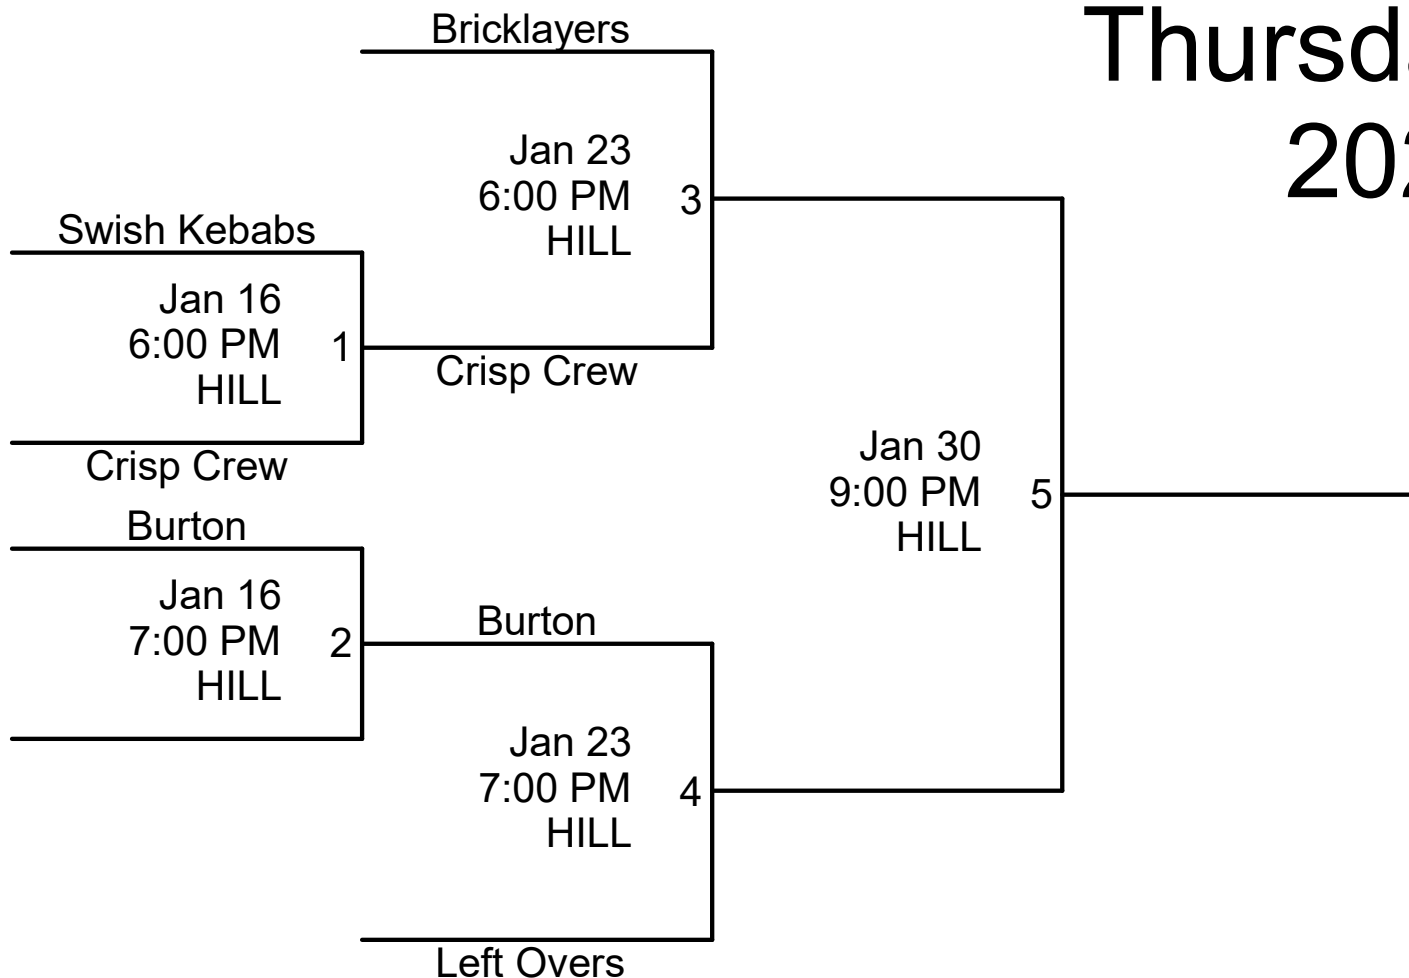

Orem Recreation Thursday- Lower B 2024-2025

1. Please check the schedule carefully.
2. Sportsmanship is a MUST!!
3. League rules apply in tournament.

Gym Locations:

- Hill= Hillcrest Center (650 E 1400 S. Orem)
 CV= Canyon View Jr High (950 N.700 E. Orem)
 LK= Lakeridge Jr High (951 S. 400 W. Orem)