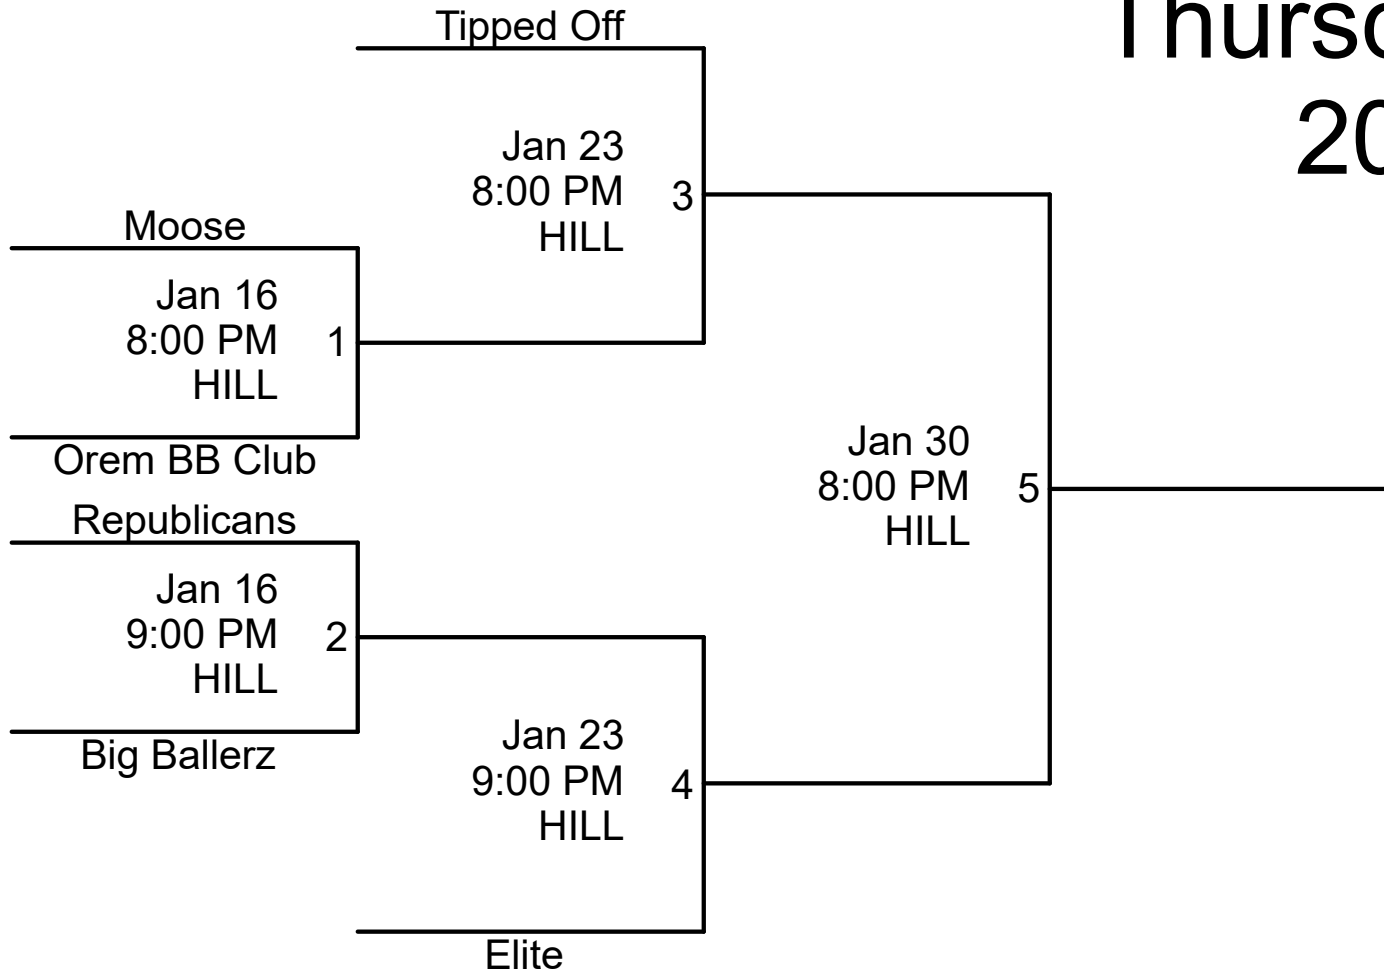

Orem Recreation Thursday- Lower A 2024-2025

Gym Locations:

- Hill= Hillcrest Center (650 E 1400 S. Orem)
- CV= Canyon View Jr High (950 N.700 E. Orem)
- LK= Lakeridge Jr High (951 S. 400 W. Orem)

1. Please check the schedule carefully.
2. Sportsmanship is a MUST!!
3. League rules apply in tournament.