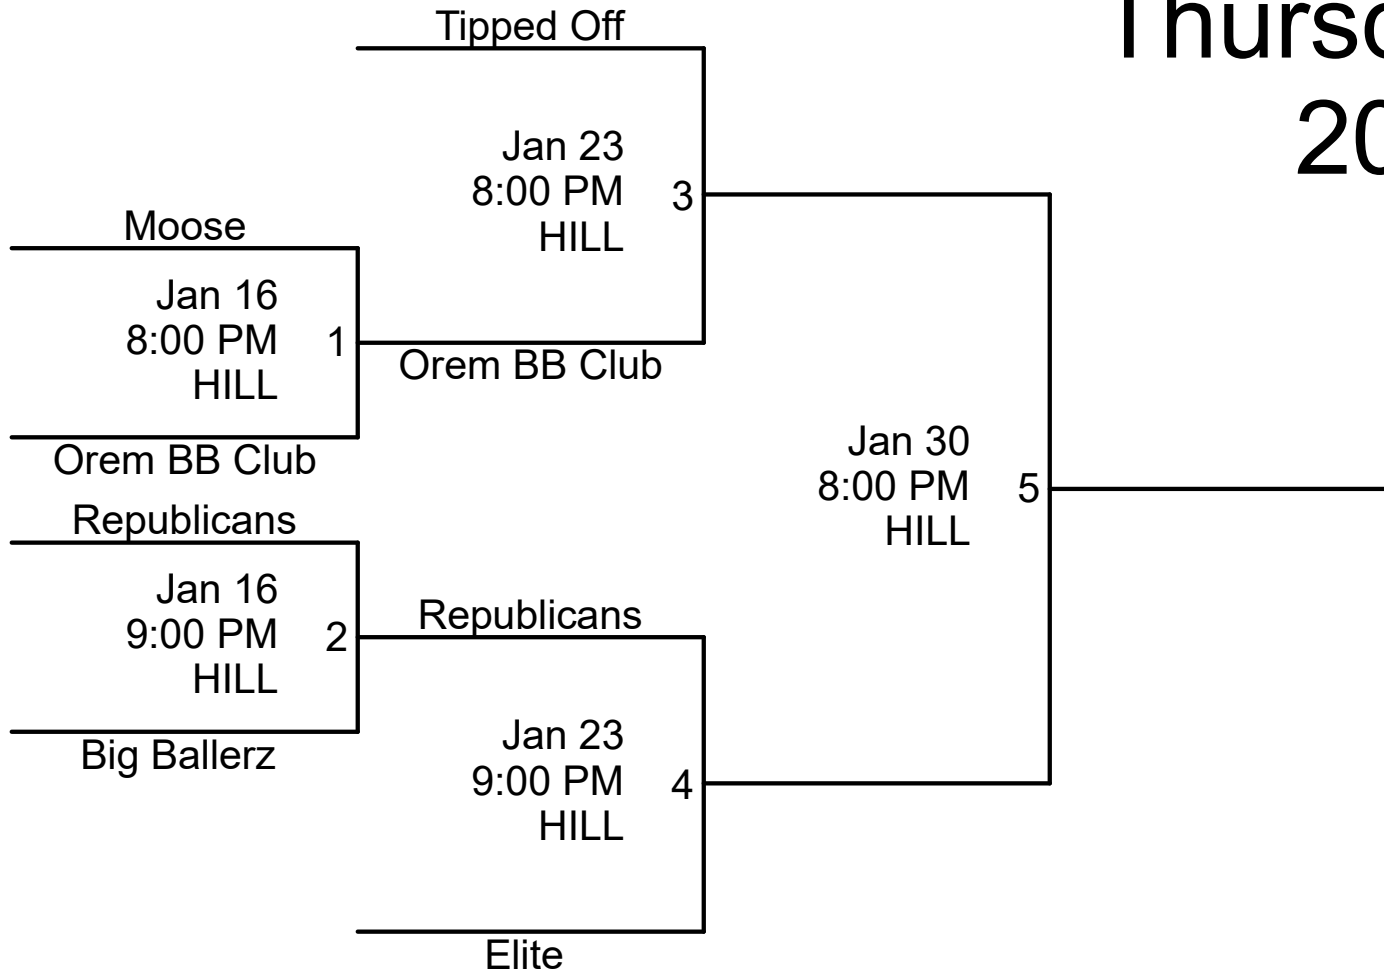

Orem Recreation Thursday- Lower A 2024-2025

Gym Locations:

- Hill= Hillcrest Center (650 E 1400 S. Orem)
- CV= Canyon View Jr High (950 N.700 E. Orem)
- LK= Lakeridge Jr High (951 S. 400 W. Orem)

1. Please check the schedule carefully.
2. Sportsmanship is a MUST!!
3. League rules apply in tournament.