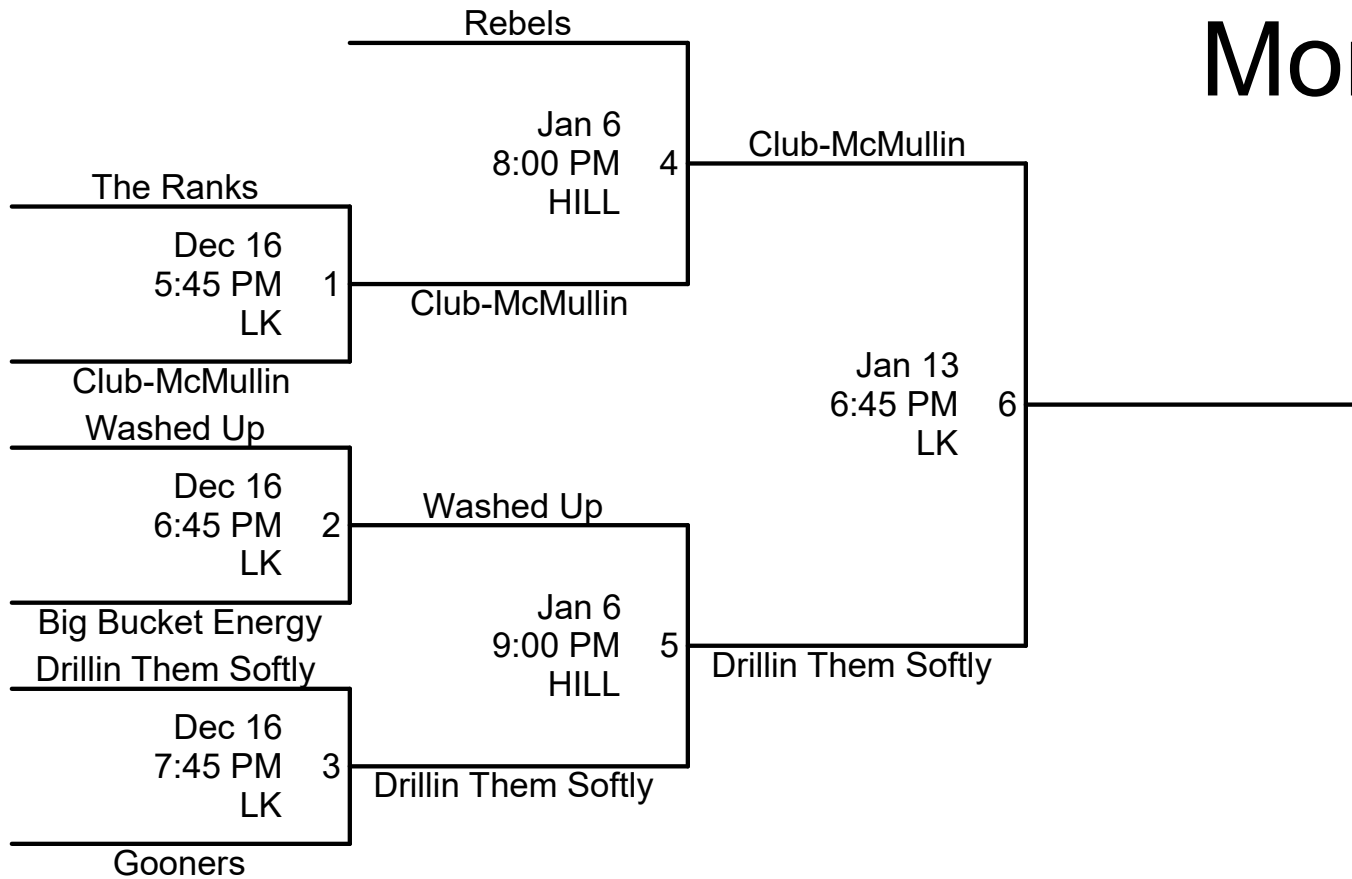

Orem Recreation Monday- Upper B 2024-2025

1. Please check the schedule carefully.
2. Sportsmanship is a MUST!!
3. League rules apply in tournament.

Gym Locations:

- Hill= Hillcrest (650 E. 1400 S. Orem)
- CV= Canyon View Jr High (950 N.700 E. Orem)
- LK= Lakeridge Jr High (951 S. 400 W. Orem)