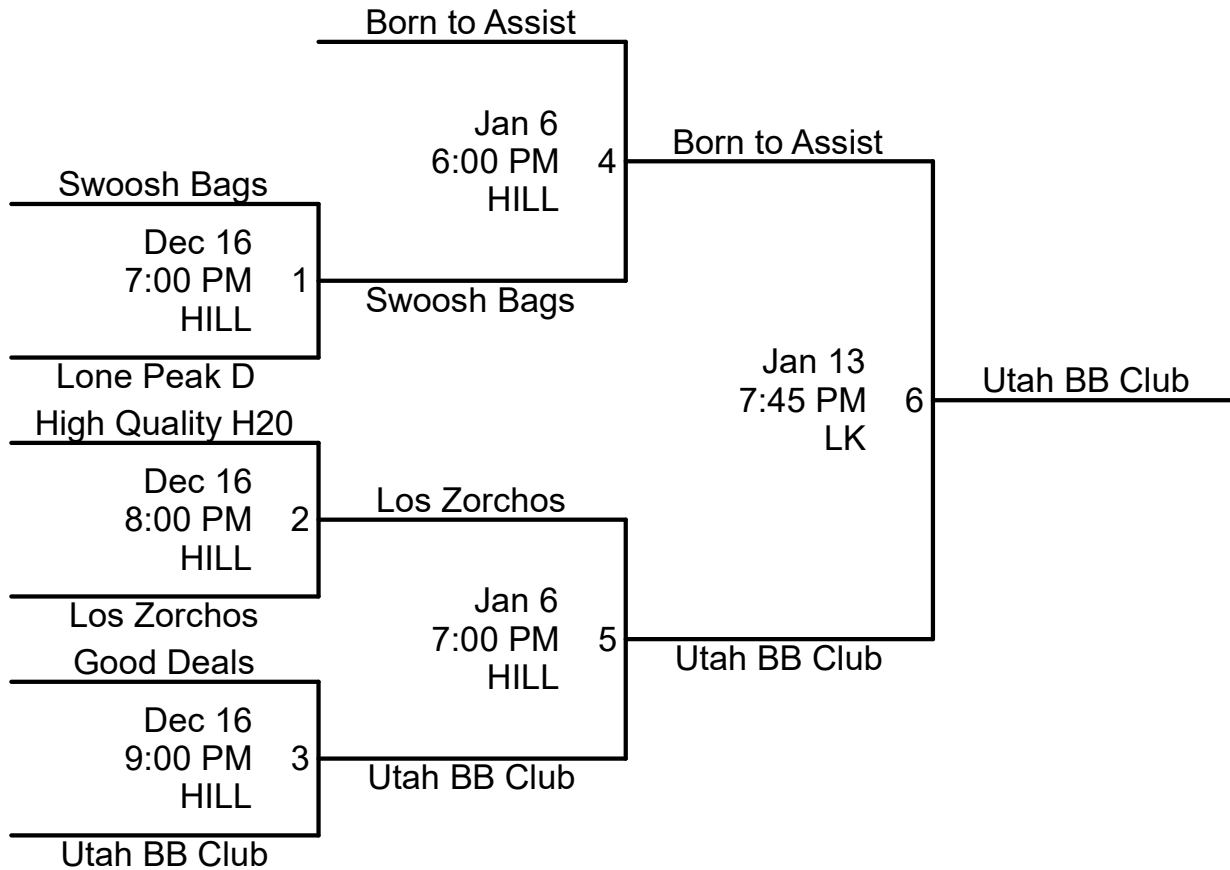

# Orem Recreation Monday- Upper 2024-2025

1. Please check the schedule carefully.
2. Sportsmanship is a MUST!!
3. League rules apply in tournament.

## Gym Locations:

Hill= Hillcrest Center (650 E 1400 S. Orem)  
 CV= Canyon View Jr High (950 N.700 E. Orem)  
 LK= Lakeridge Jr High (951 S. 400 W. Orem)