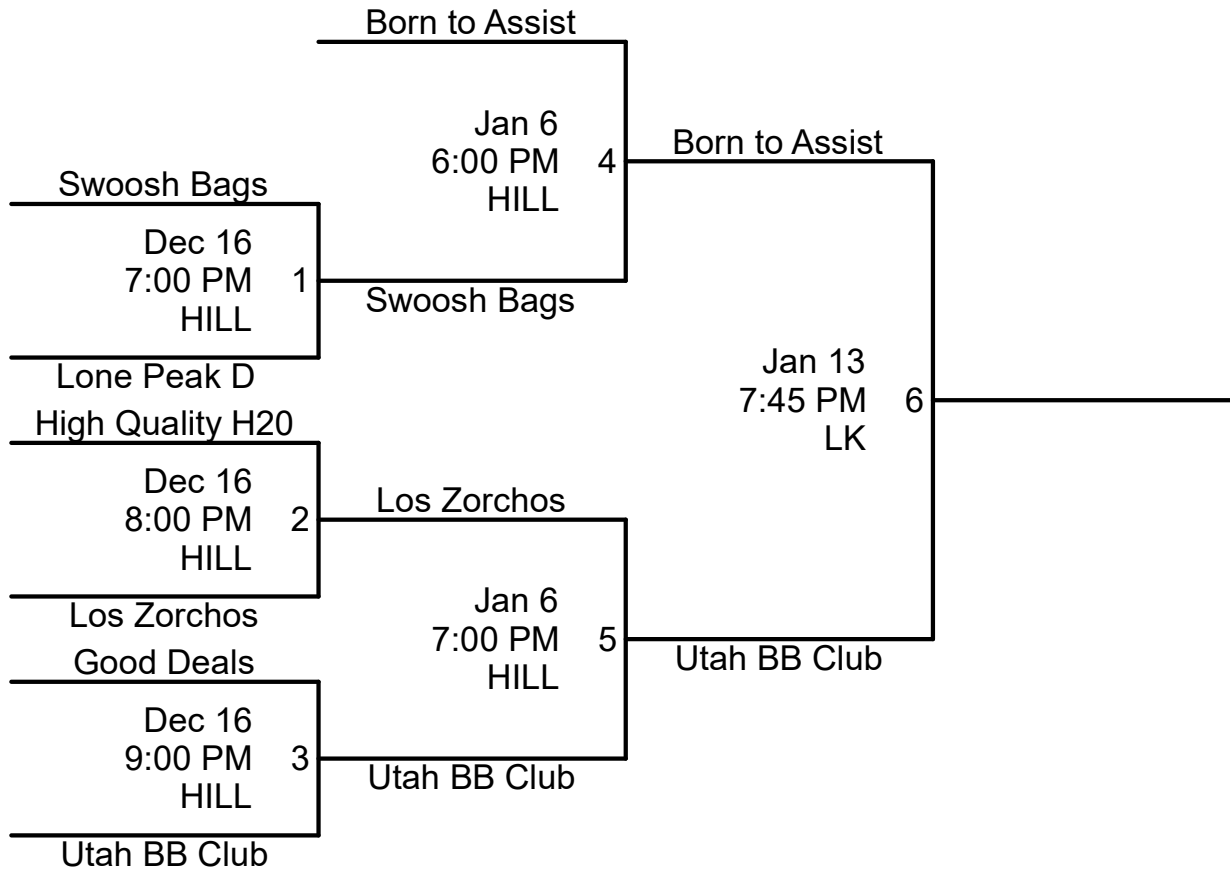

Orem Recreation Monday- Upper 2024-2025

1. Please check the schedule carefully.
2. Sportsmanship is a MUST!!
3. League rules apply in tournament.

Gym Locations:

Hill= Hillcrest Center (650 E 1400 S. Orem)
 CV= Canyon View Jr High (950 N.700 E. Orem)
 LK= Lakeridge Jr High (951 S. 400 W. Orem)