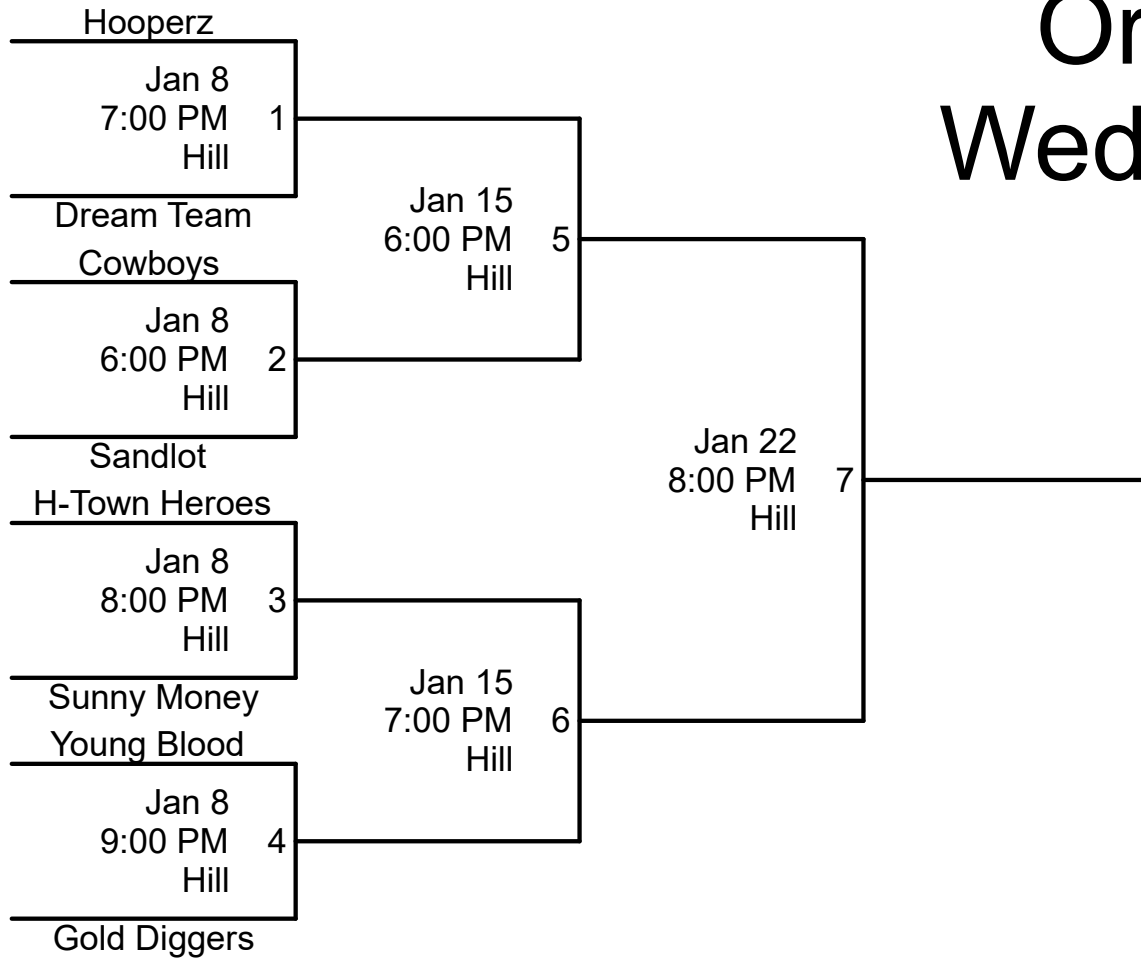

# Orem Recreation Wednesday-Middle B 2024-2025

1. Please check the schedule carefully.
2. Sportsmanship is a MUST!!
3. League rules apply in tournament.

## Gym Locations:

Hill= Hillcrest Center (650 E 1400 S. Orem)  
 CV= Canyon View Jr High (950 N.700 E. Orem)  
 LK= Lakeridge Jr High (951 S. 400 W. Orem)