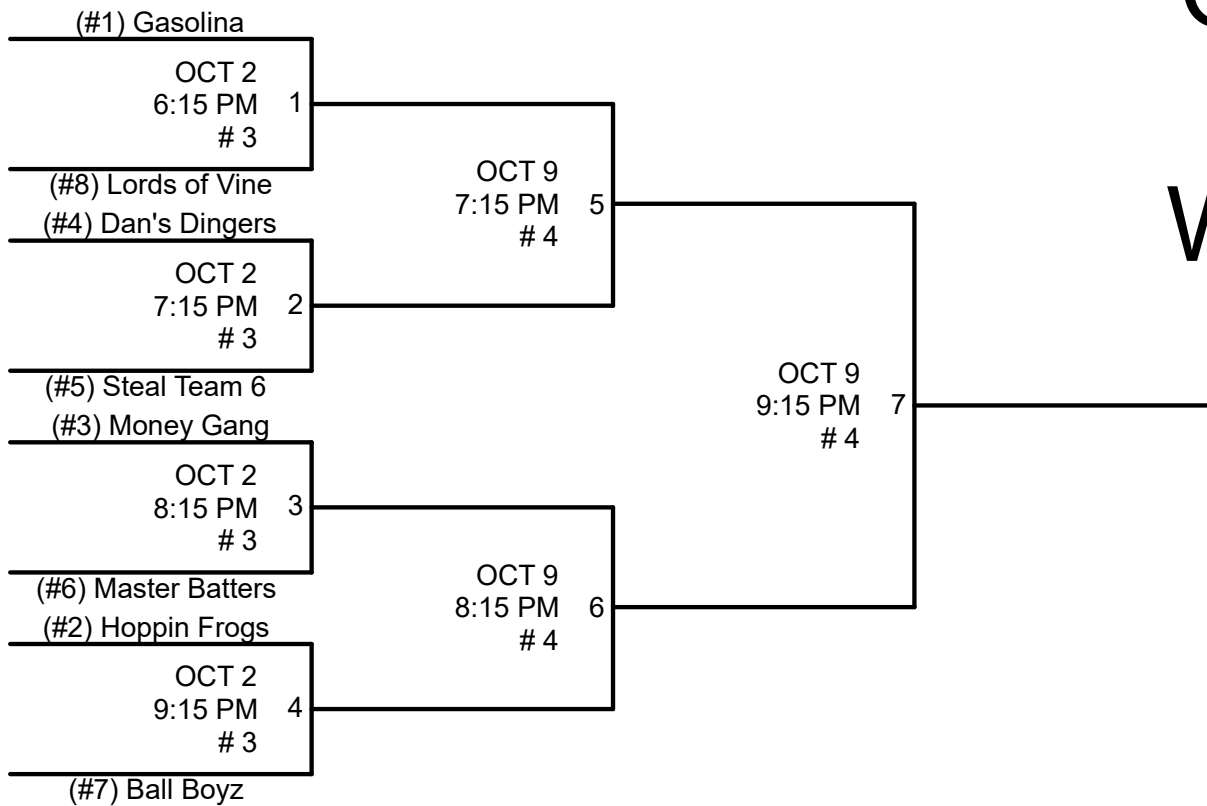

Orem Recreation FALL Softball Wednesday- MSG

1. All games will be played at Lakeside Park.
2. Home Team will be determined by HIGHER SEED.
3. League rules apply in tournament play.
4. Sportsmanship is a MUST!