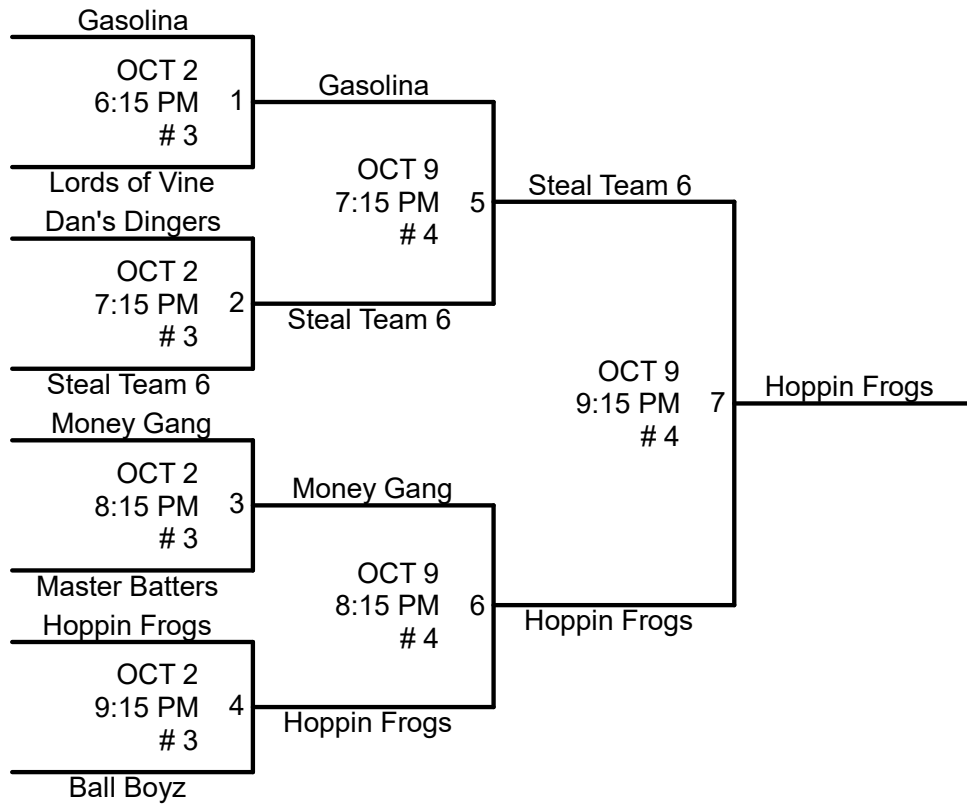

# Orem Recreation FALL Softball Wednesday- MSG

1. All games will be played at Lakeside Park.
2. Home Team will be determined by HIGHER SEED.
3. League rules apply in tournament play.
4. Sportsmanship is a MUST!