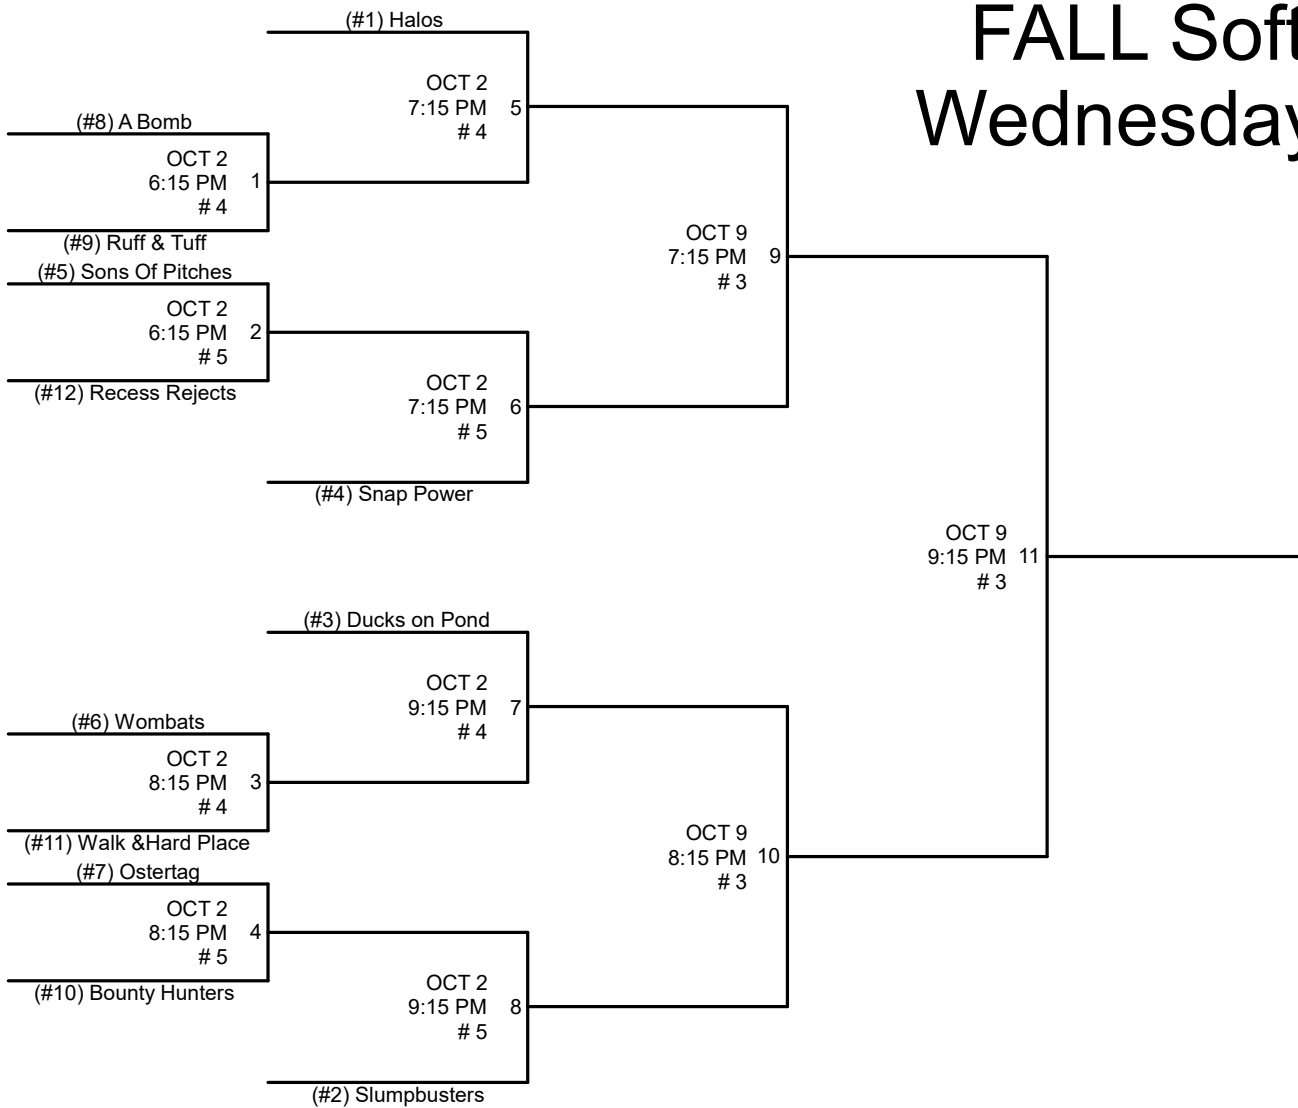

Orem Recreation FALL Softball Wednesday- DH

1. All games will be played at Lakeside Park.
2. Home Team will be determined by HIGHER SEED, except game 11. Undefeated team will be home team.
3. League rules apply in tournament play.
4. Sportsmanship is a MUST!