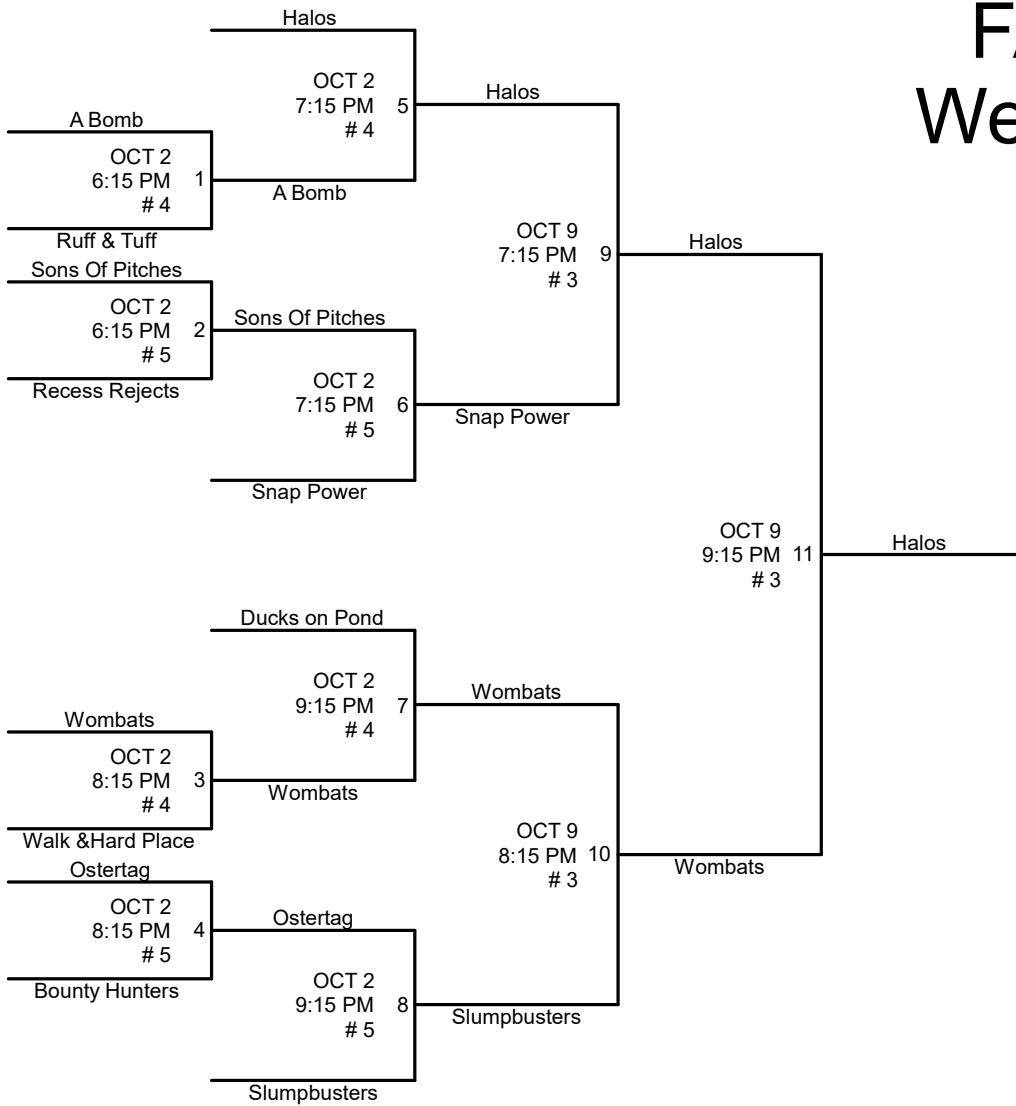

Orem Recreation FALL Softball Wednesday- DH

1. All games will be played at Lakeside Park.
2. Home Team will be determined by HIGHER SEED, except game 11. Undefeated team will be home team.
3. League rules apply in tournament play.
4. Sportsmanship is a MUST!