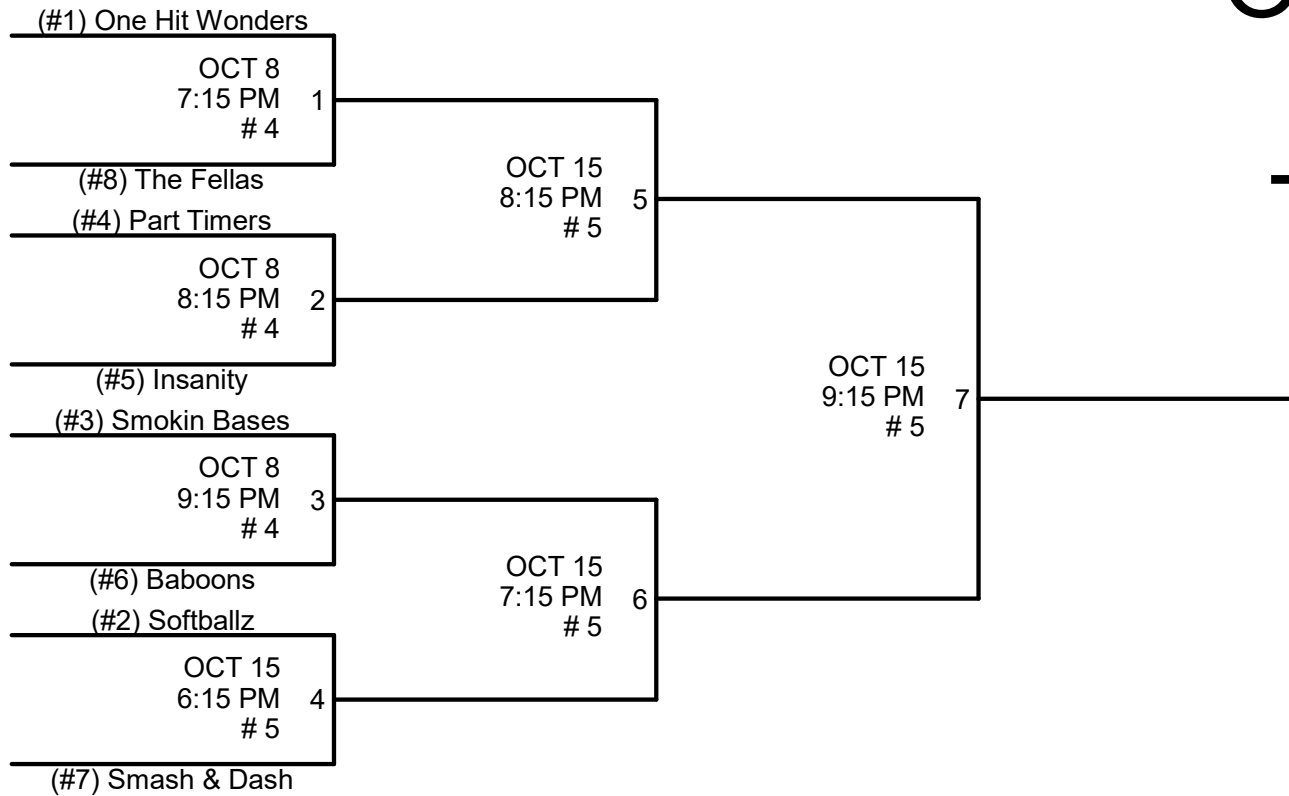

Orem Recreation FALL Softball Tuesday- MSG

1. All games will be played at Lakeside Park.
2. Home Team will be determined by HIGHER SEED.
3. League rules apply in tournament play.
4. Sportsmanship is a MUST!