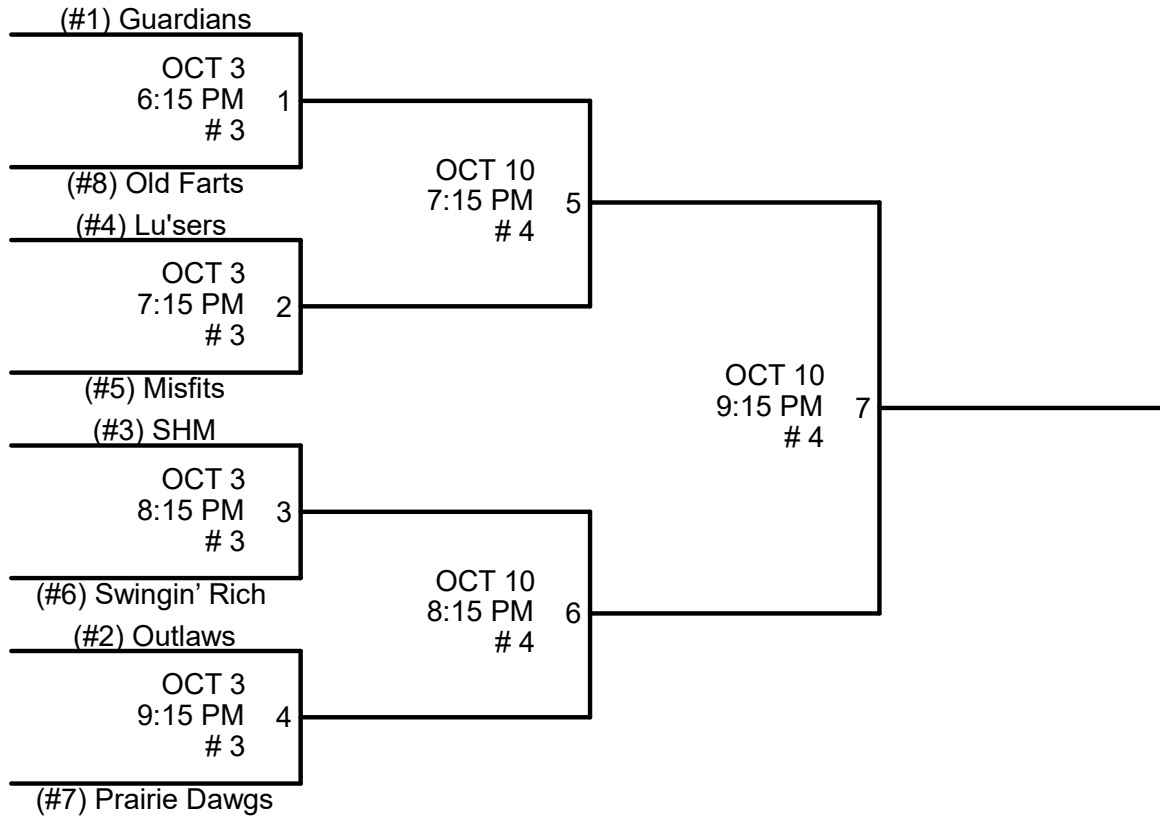

Orem Recreation FALL Softball Thursday- MSG

1. All games will be played at Lakeside Park.
2. Home Team will be determined by HIGHER SEED.
3. League rules apply in tournament play.
4. Sportsmanship is a MUST!