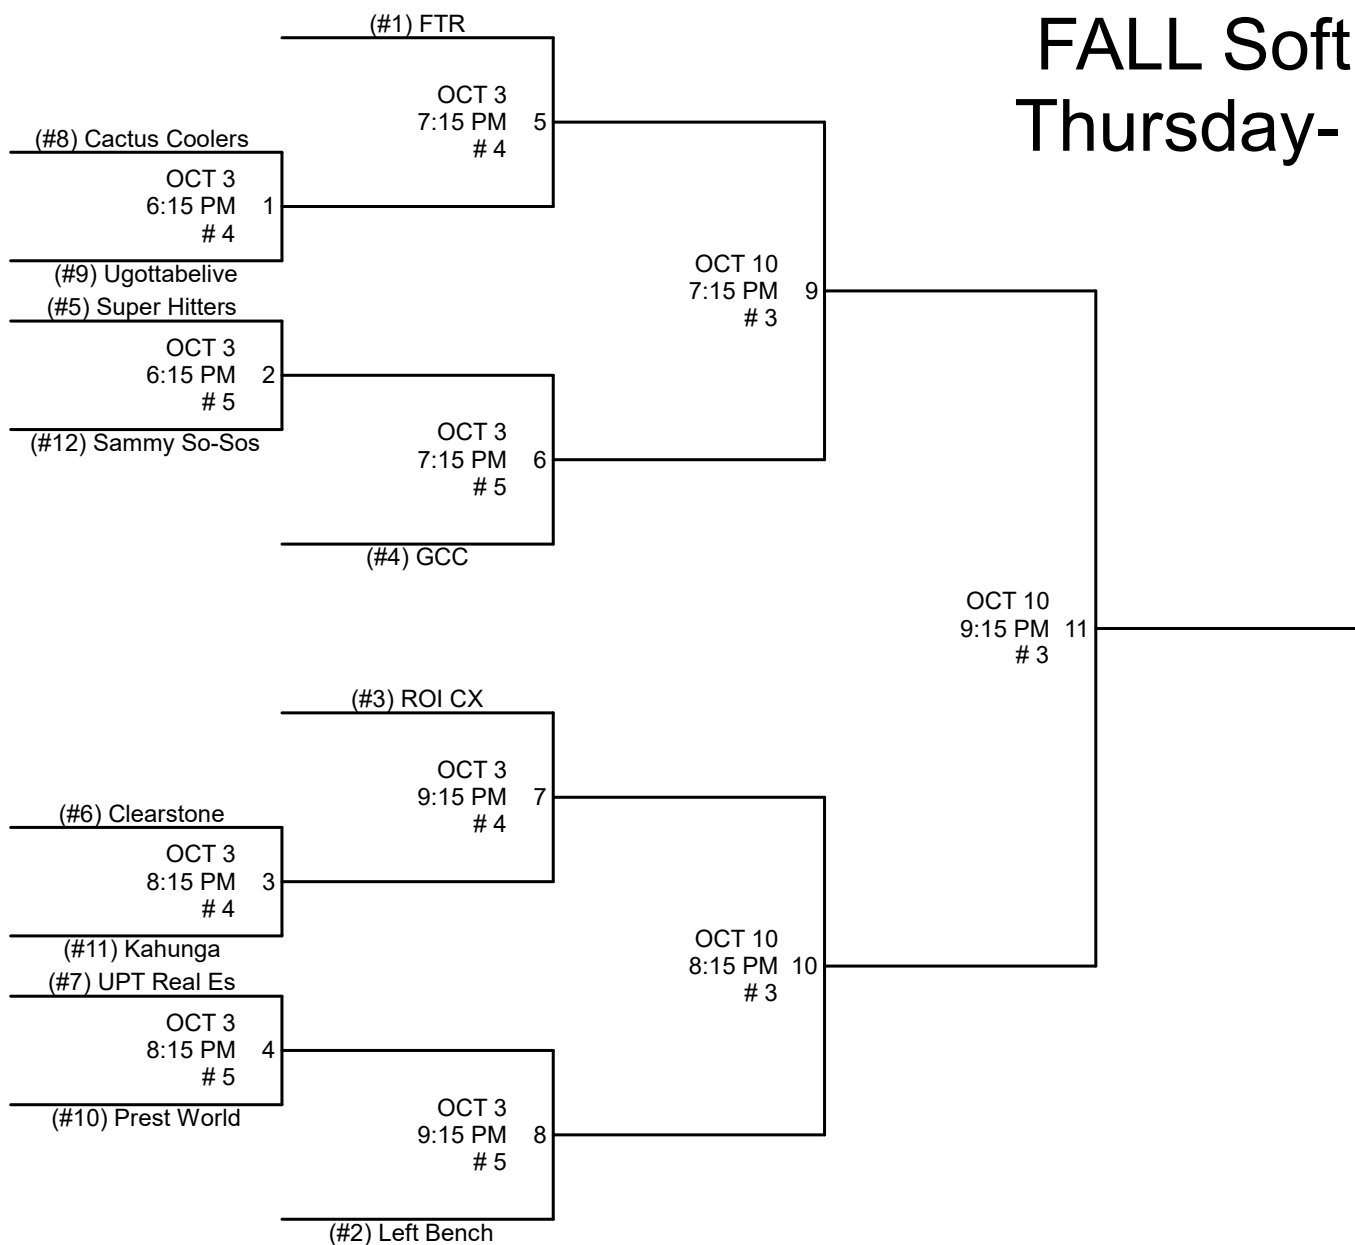

Orem Recreation FALL Softball Thursday- DH

1. All games will be played at Lakeside Park.
2. Home Team will be determined by HIGHER SEED.
3. League rules apply in tournament play.
4. Sportsmanship is a MUST!