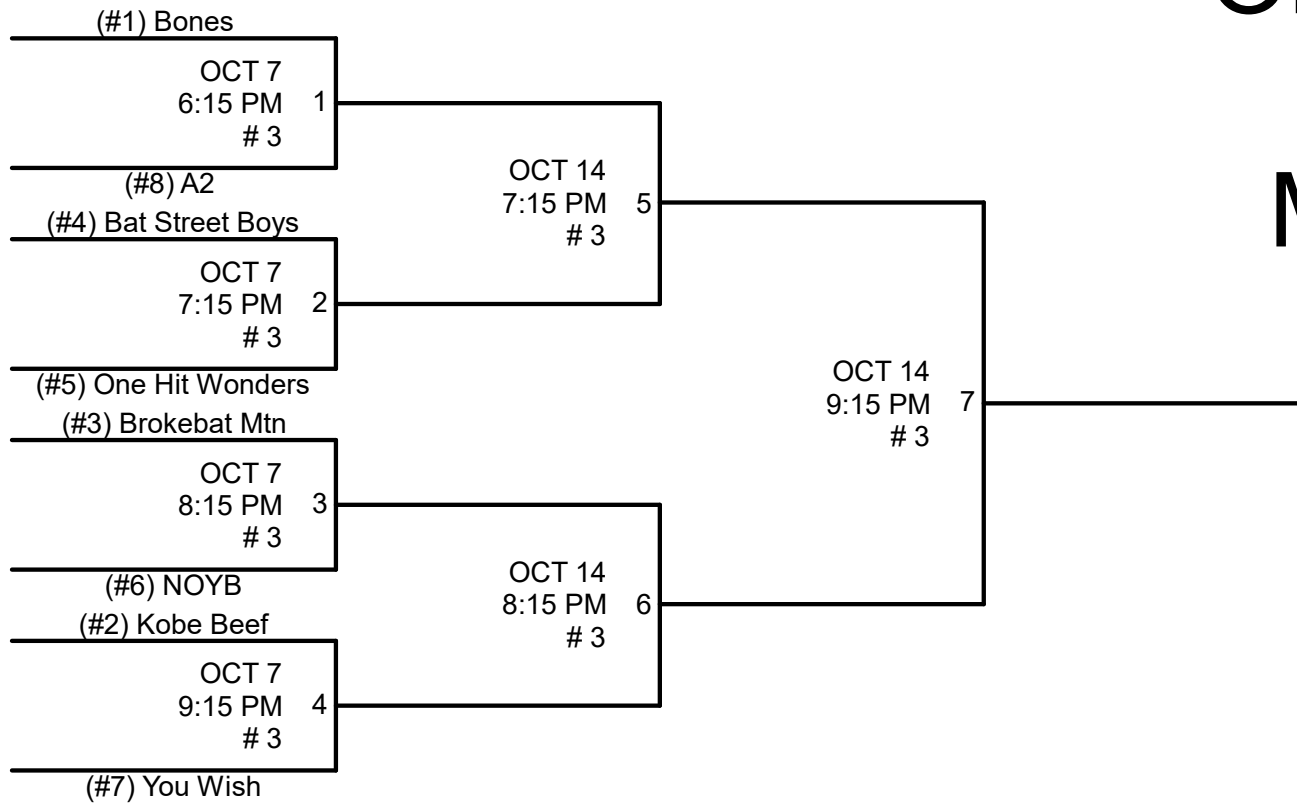

# Orem Recreation FALL Softball Monday- MSG

1. All games will be played at Lakeside Park.
2. Home Team will be determined by HIGHER SEED.
3. League rules apply in tournament play.
4. Sportsmanship is a MUST!