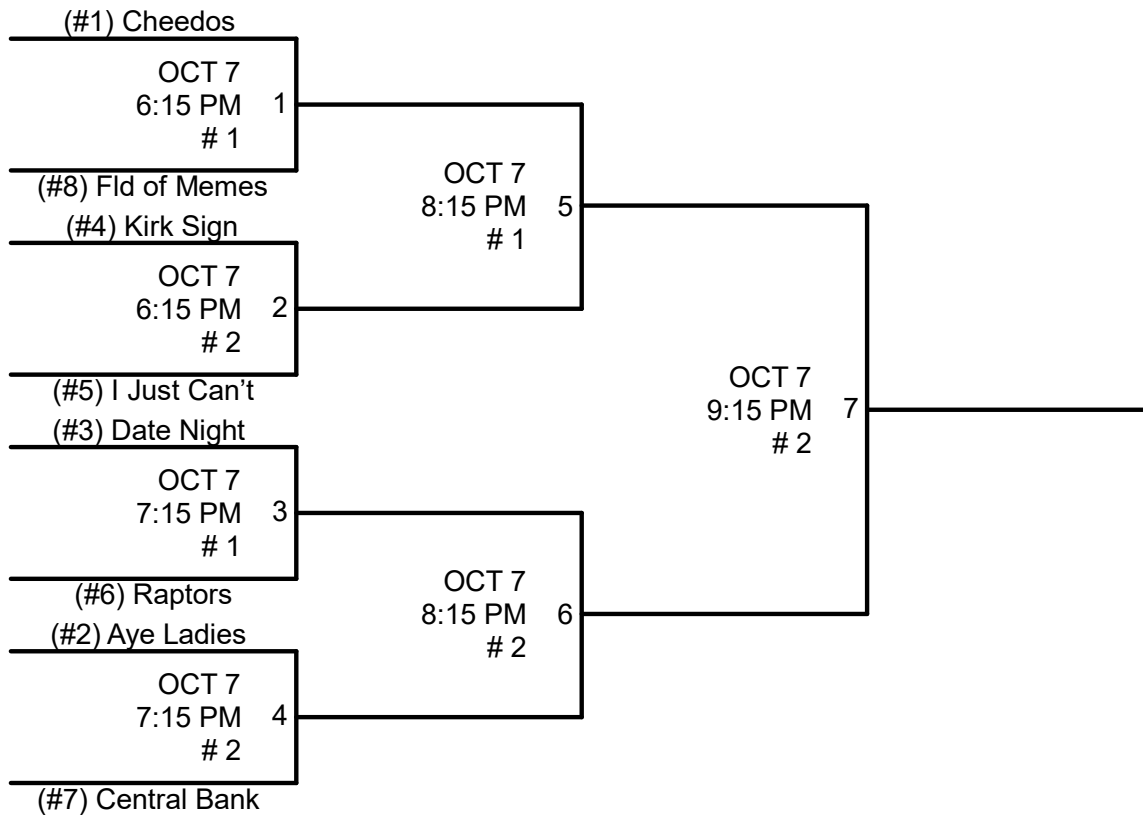

Orem Recreation FALL Softball Monday- Coed

1. All games will be played at Lakeside Park.
2. Home Team will be determined by HIGHER SEED.
3. League rules apply in tournament play.
4. Sportsmanship is a MUST!